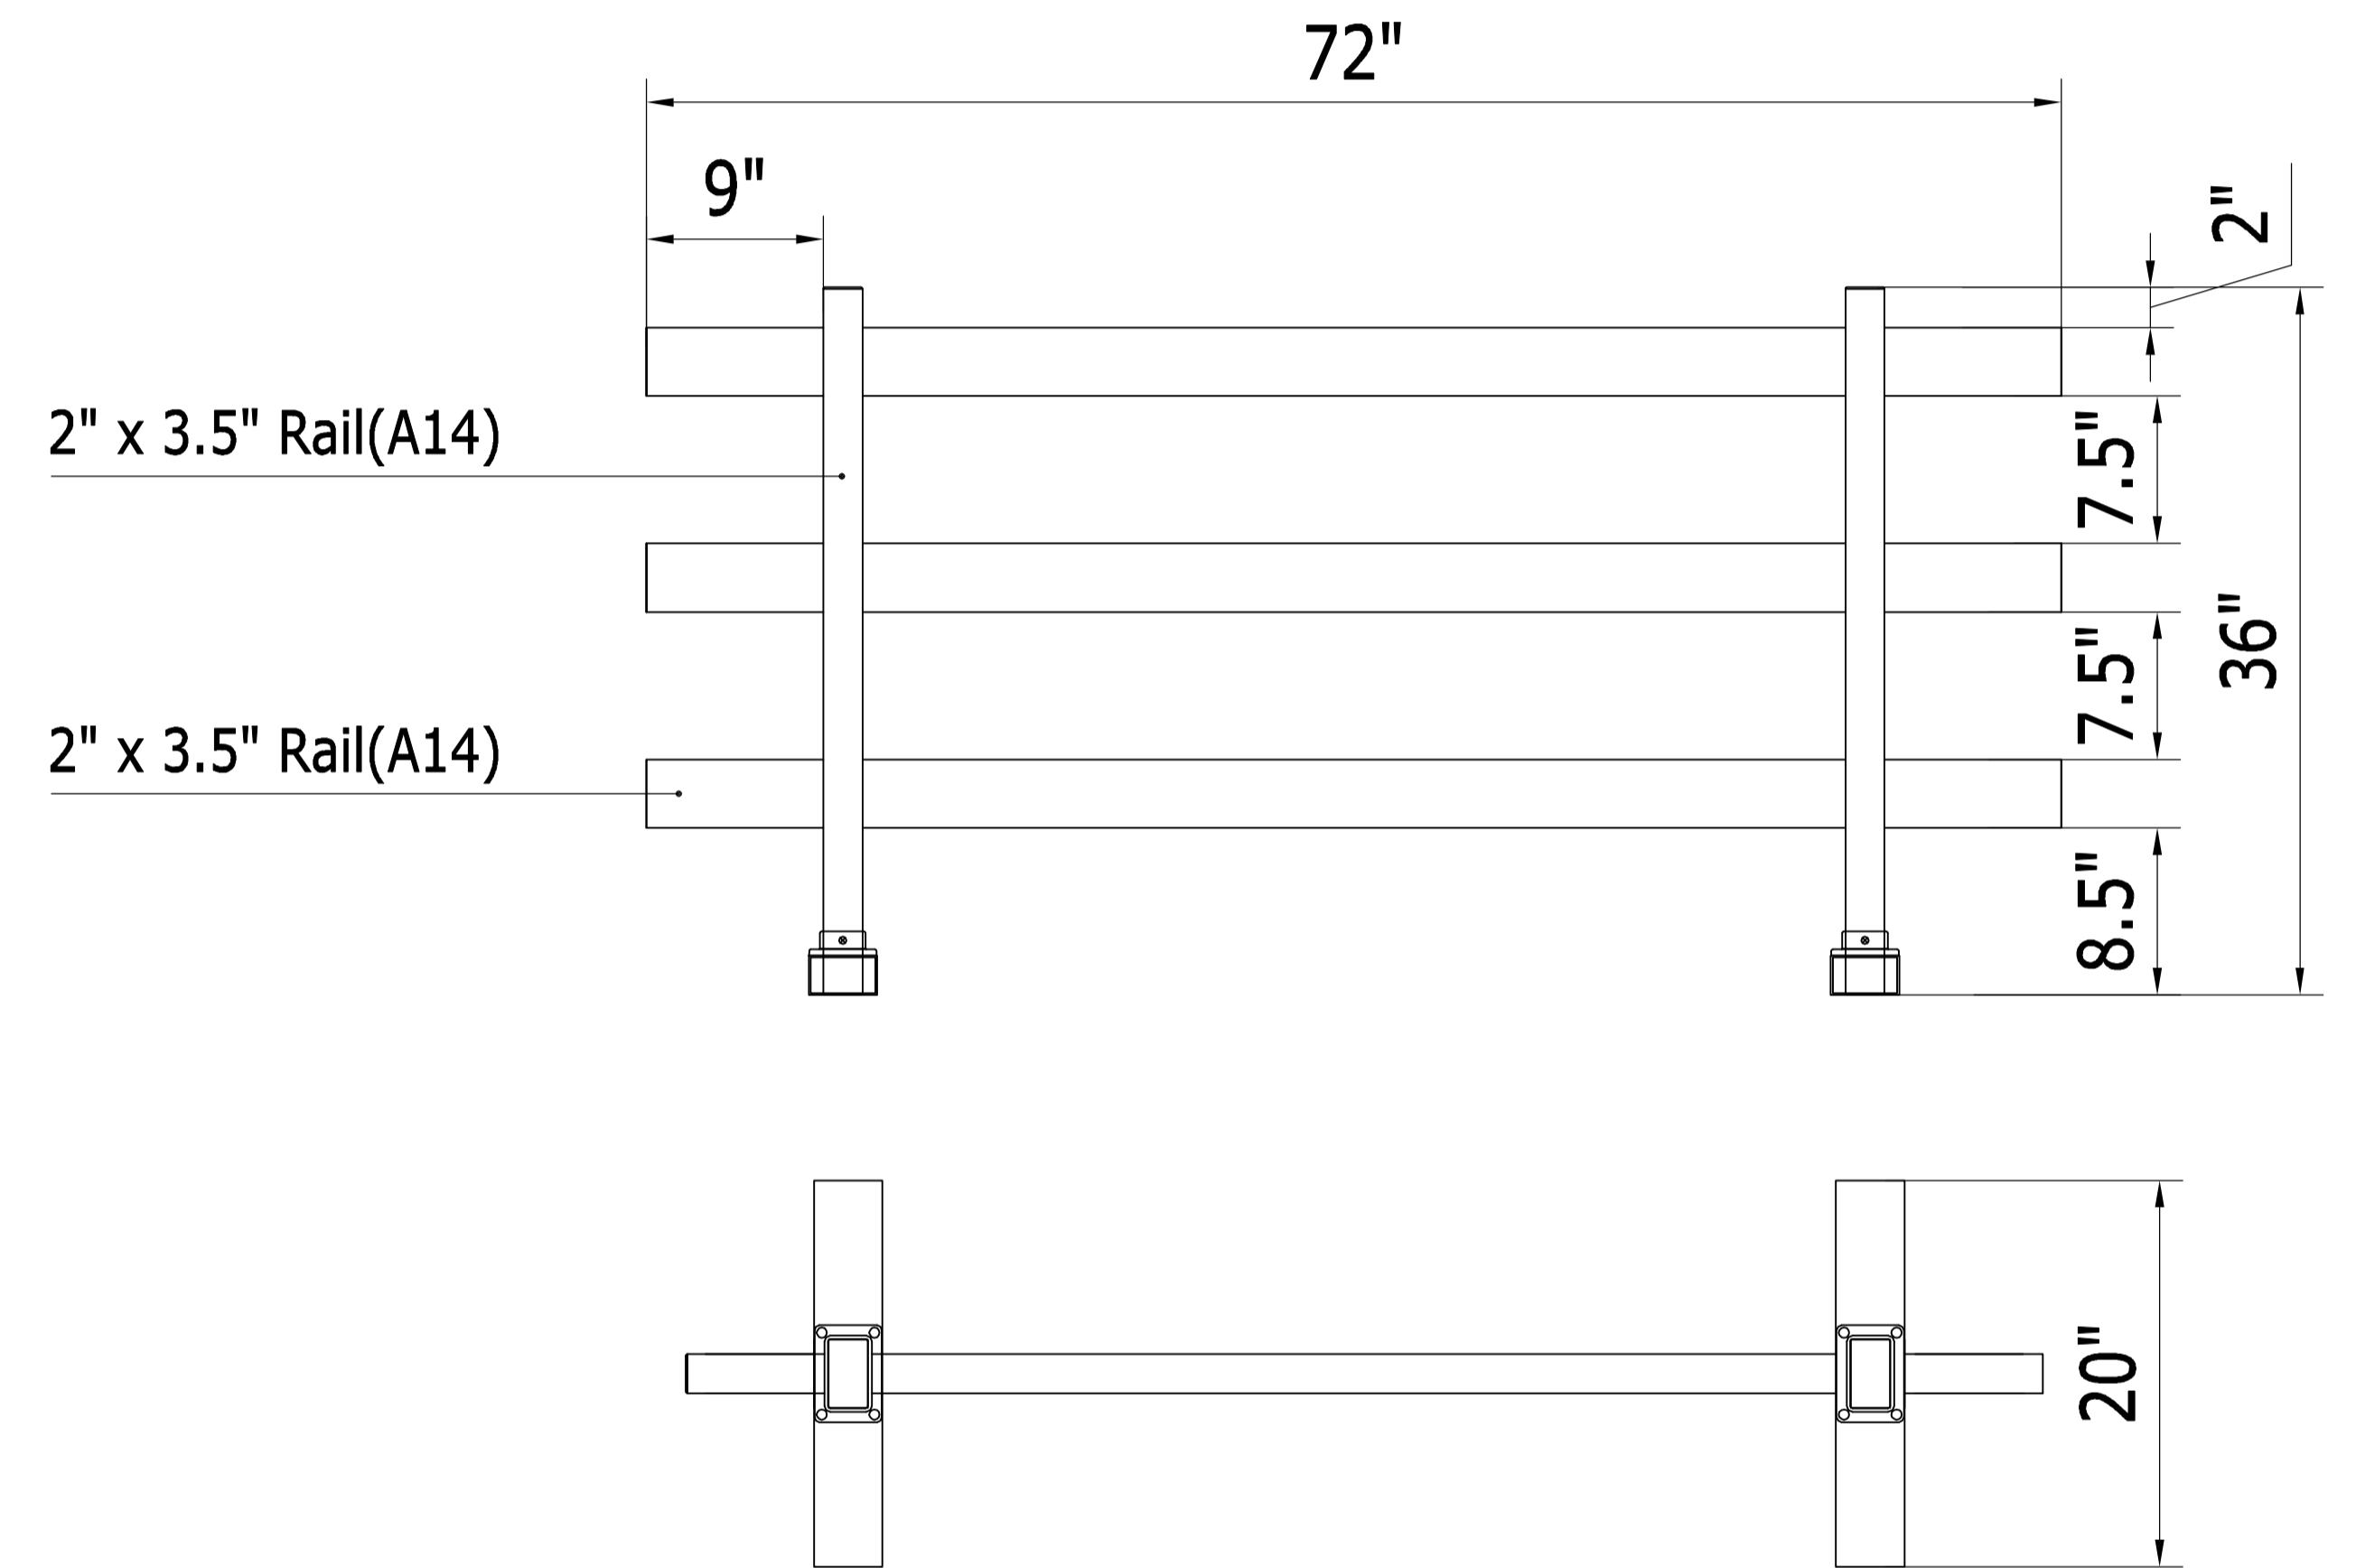

Temporary Fence 3-Rail

- A14 length: 914 x 2pcs
- A14 length: 1830 x 3pcs
- A14 length: 500 x 2pcs

- A14 length: 36" x 2pcs
- A14 length: 72" x 3pcs
- A14 length: 20" x 2pcs