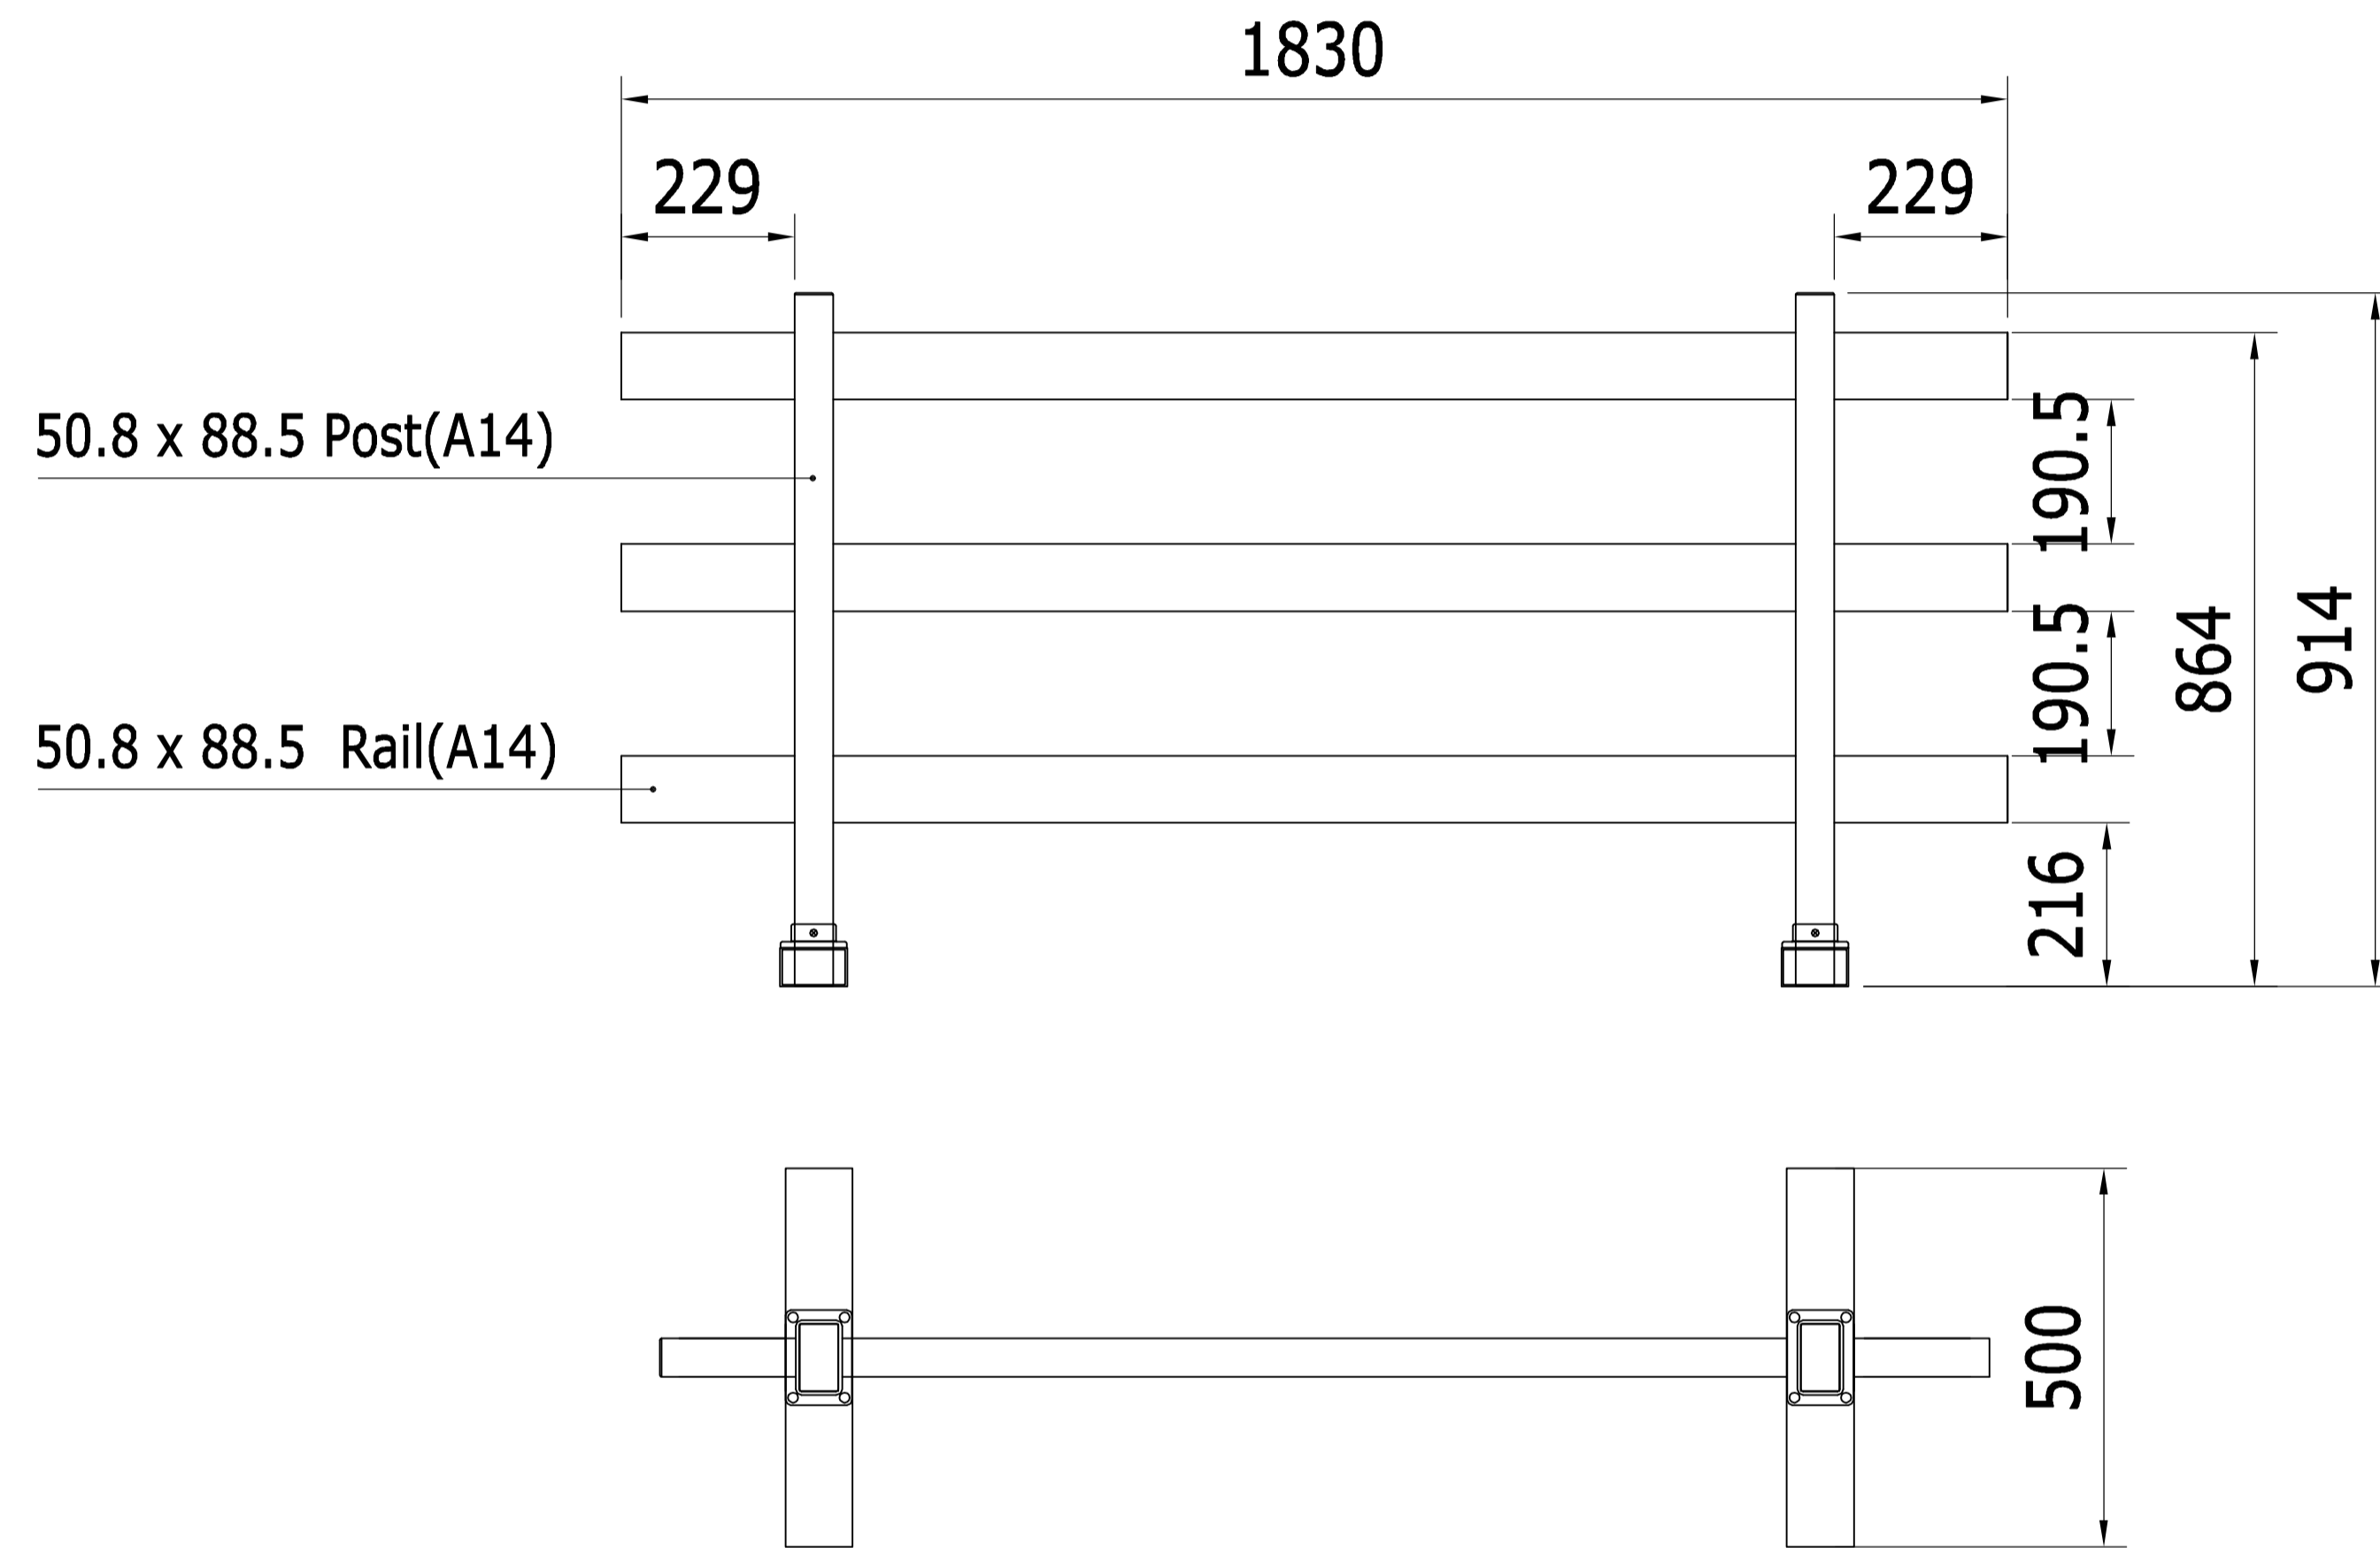

Temporary Fence 3-Rail

- A14 length: 914 x 2pcs
- A14 length: 1830 x 3pcs
- A14 length: 500 x 2pcs

- A14 length: 36" x 2pcs
- A14 length: 72" x 3pcs
- A14 length: 20" x 2pcs