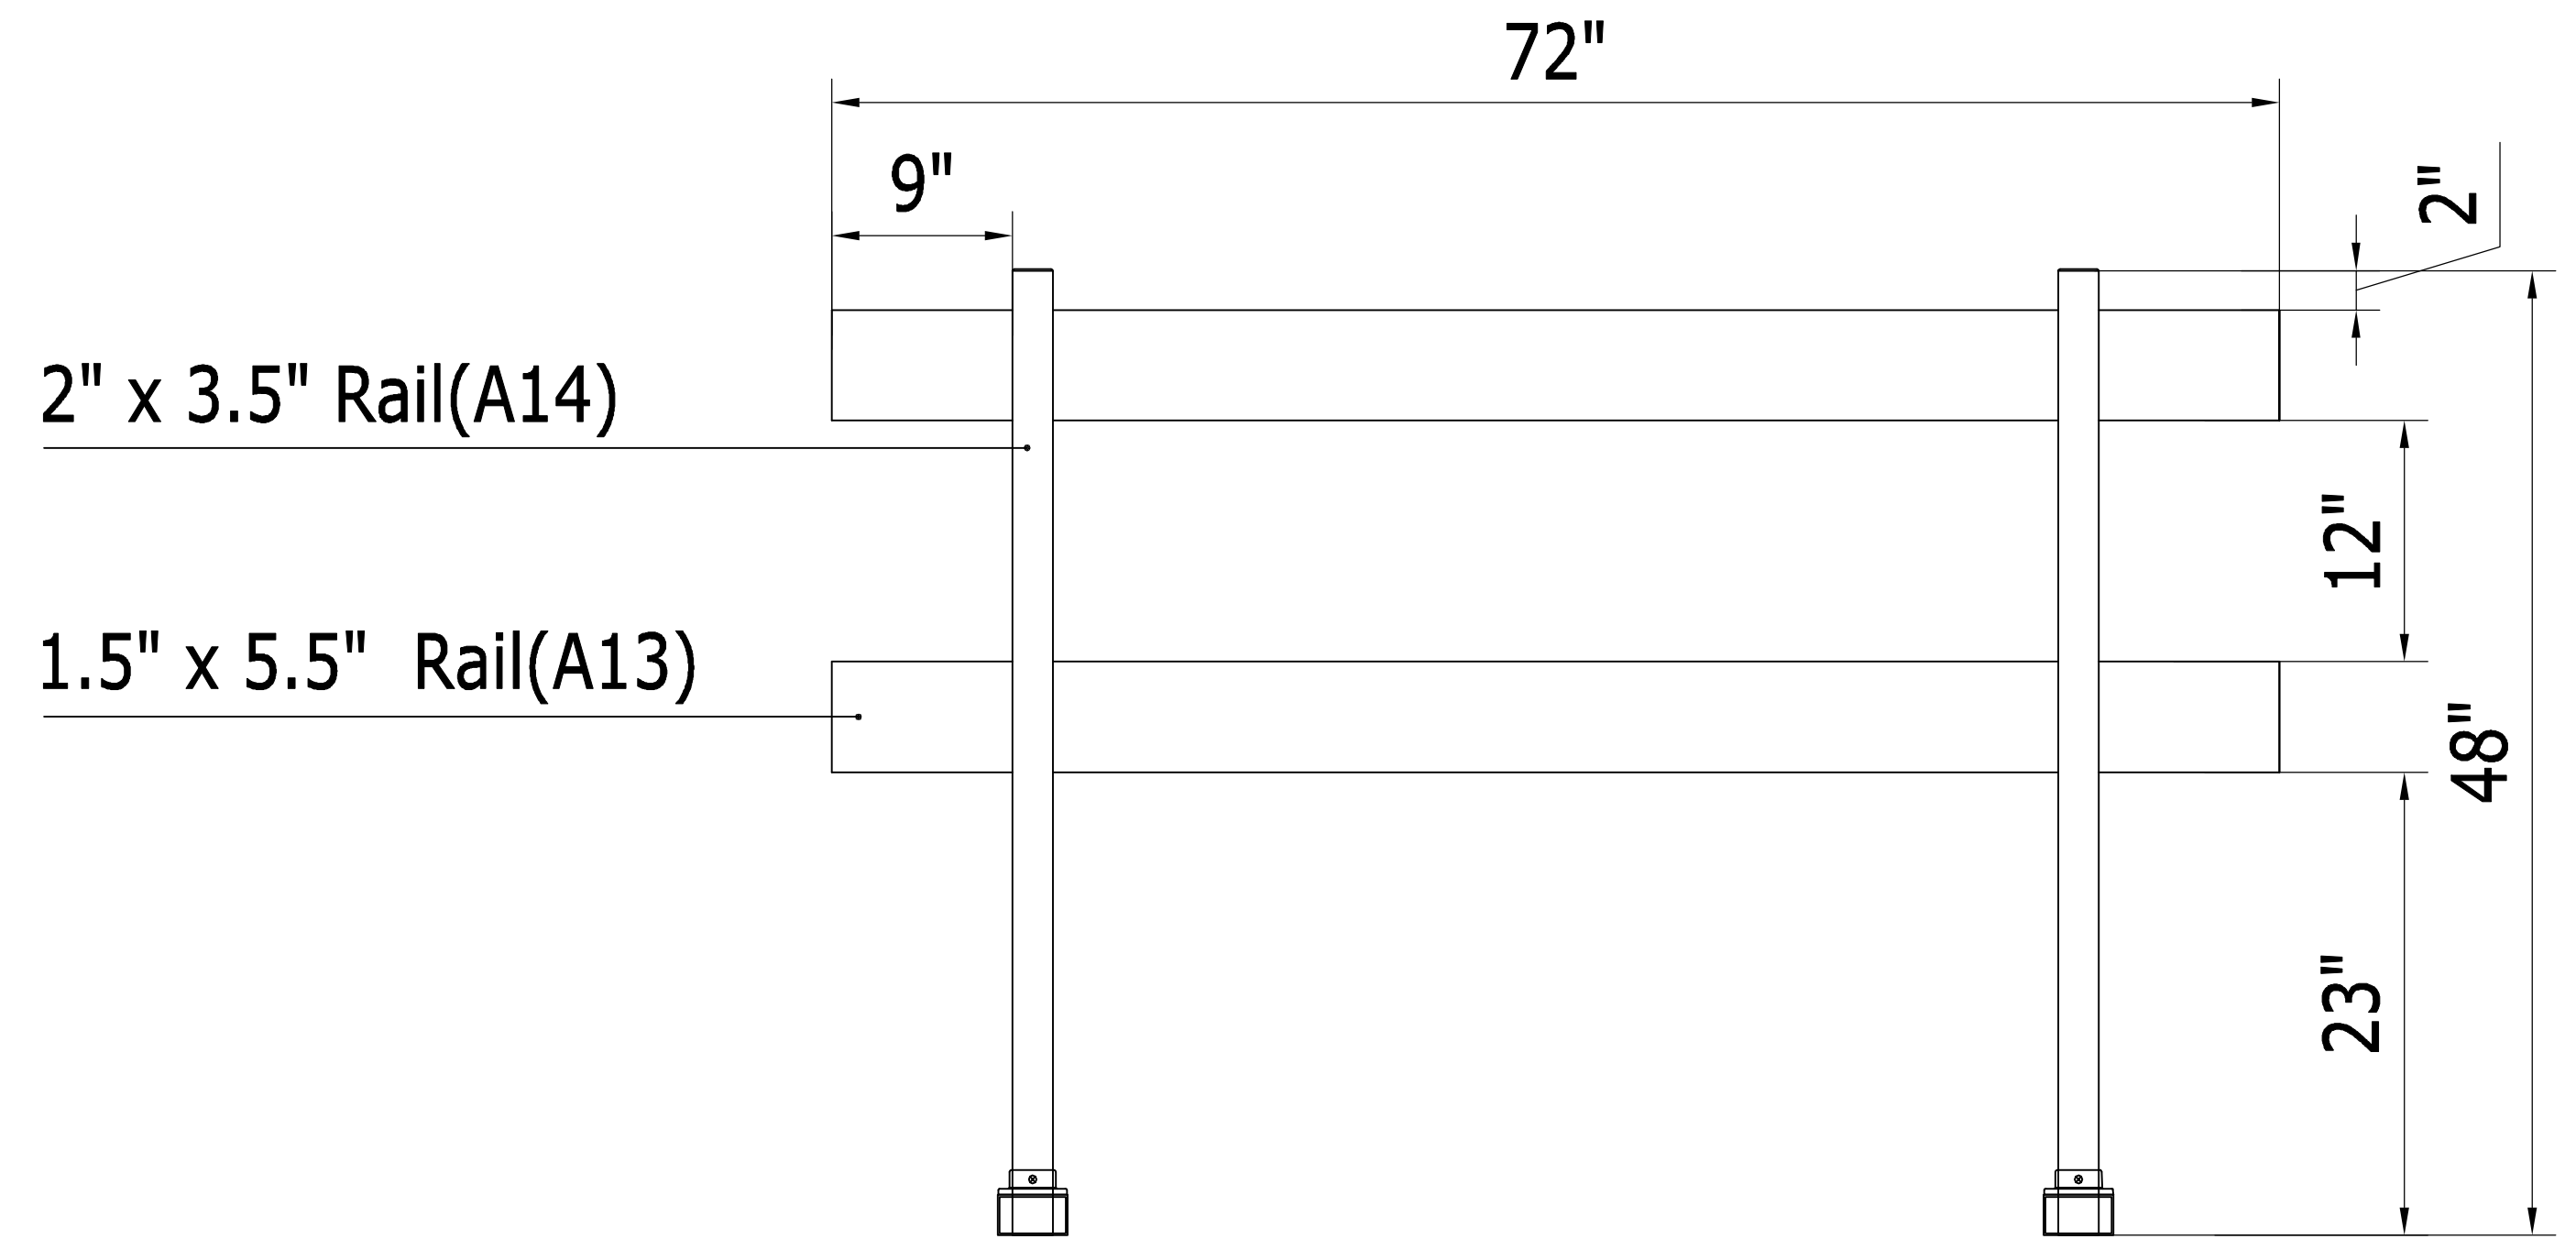

Temporary Fence 2-Rail

A14 length: 1219 x 2pcs
 A13 length: 1830 x 2pcs
 A14 length: 762 x 2pcs

A14 length: 48" x 2pcs
 A13 length: 72" x 2pcs
 A14 length: 30" x 2pcs