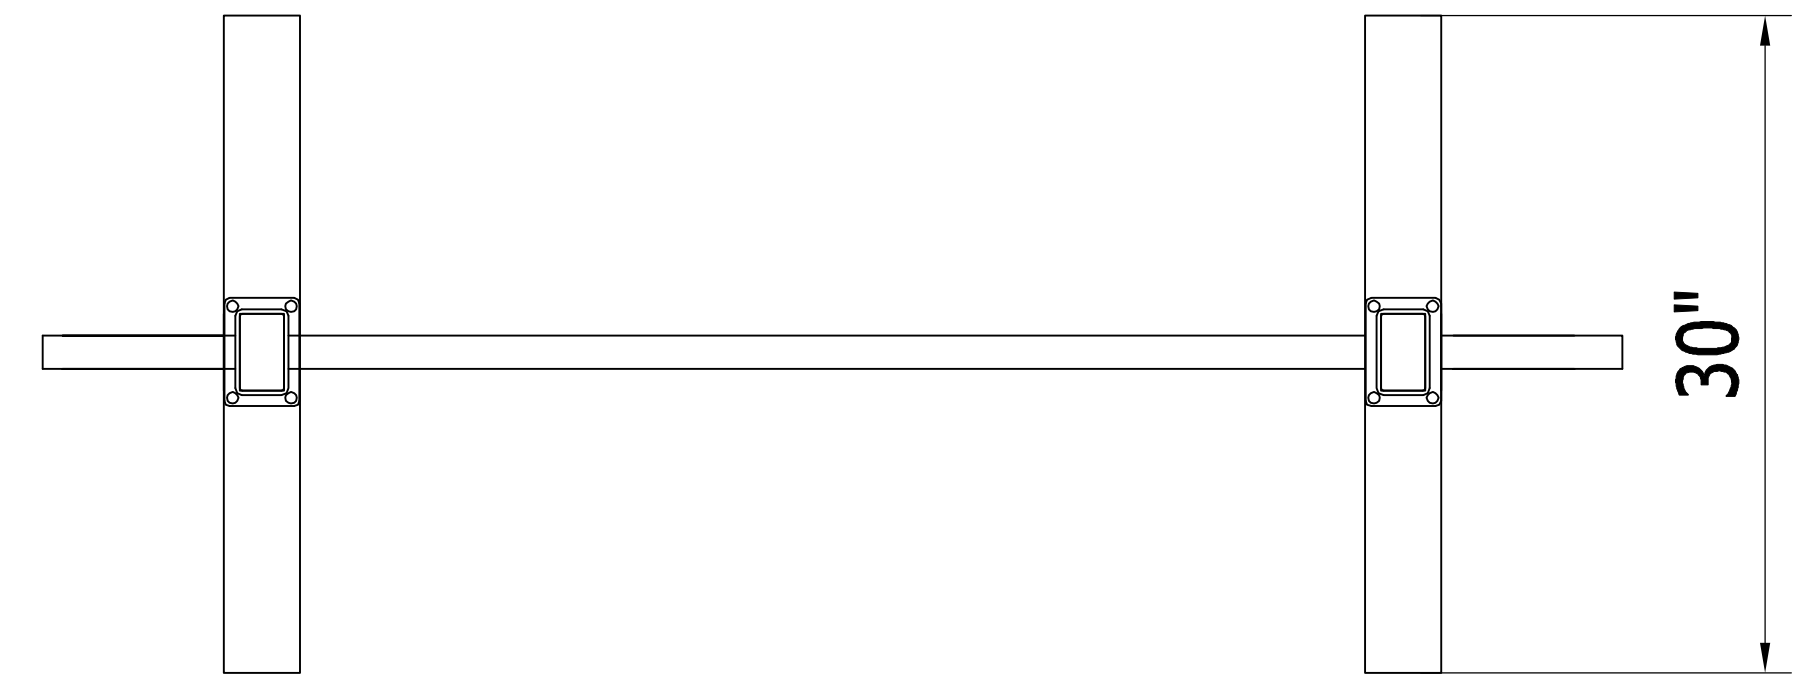

Temporary Fence 2-Rail

A14 length: 1219 x 2pcs
 A13 length: 1830 x 2pcs
 A14 length: 762 x 2pcs

A14 length: 48" x 2pcs
 A13 length: 72" x 2pcs
 A14 length: 30" x 2pcs