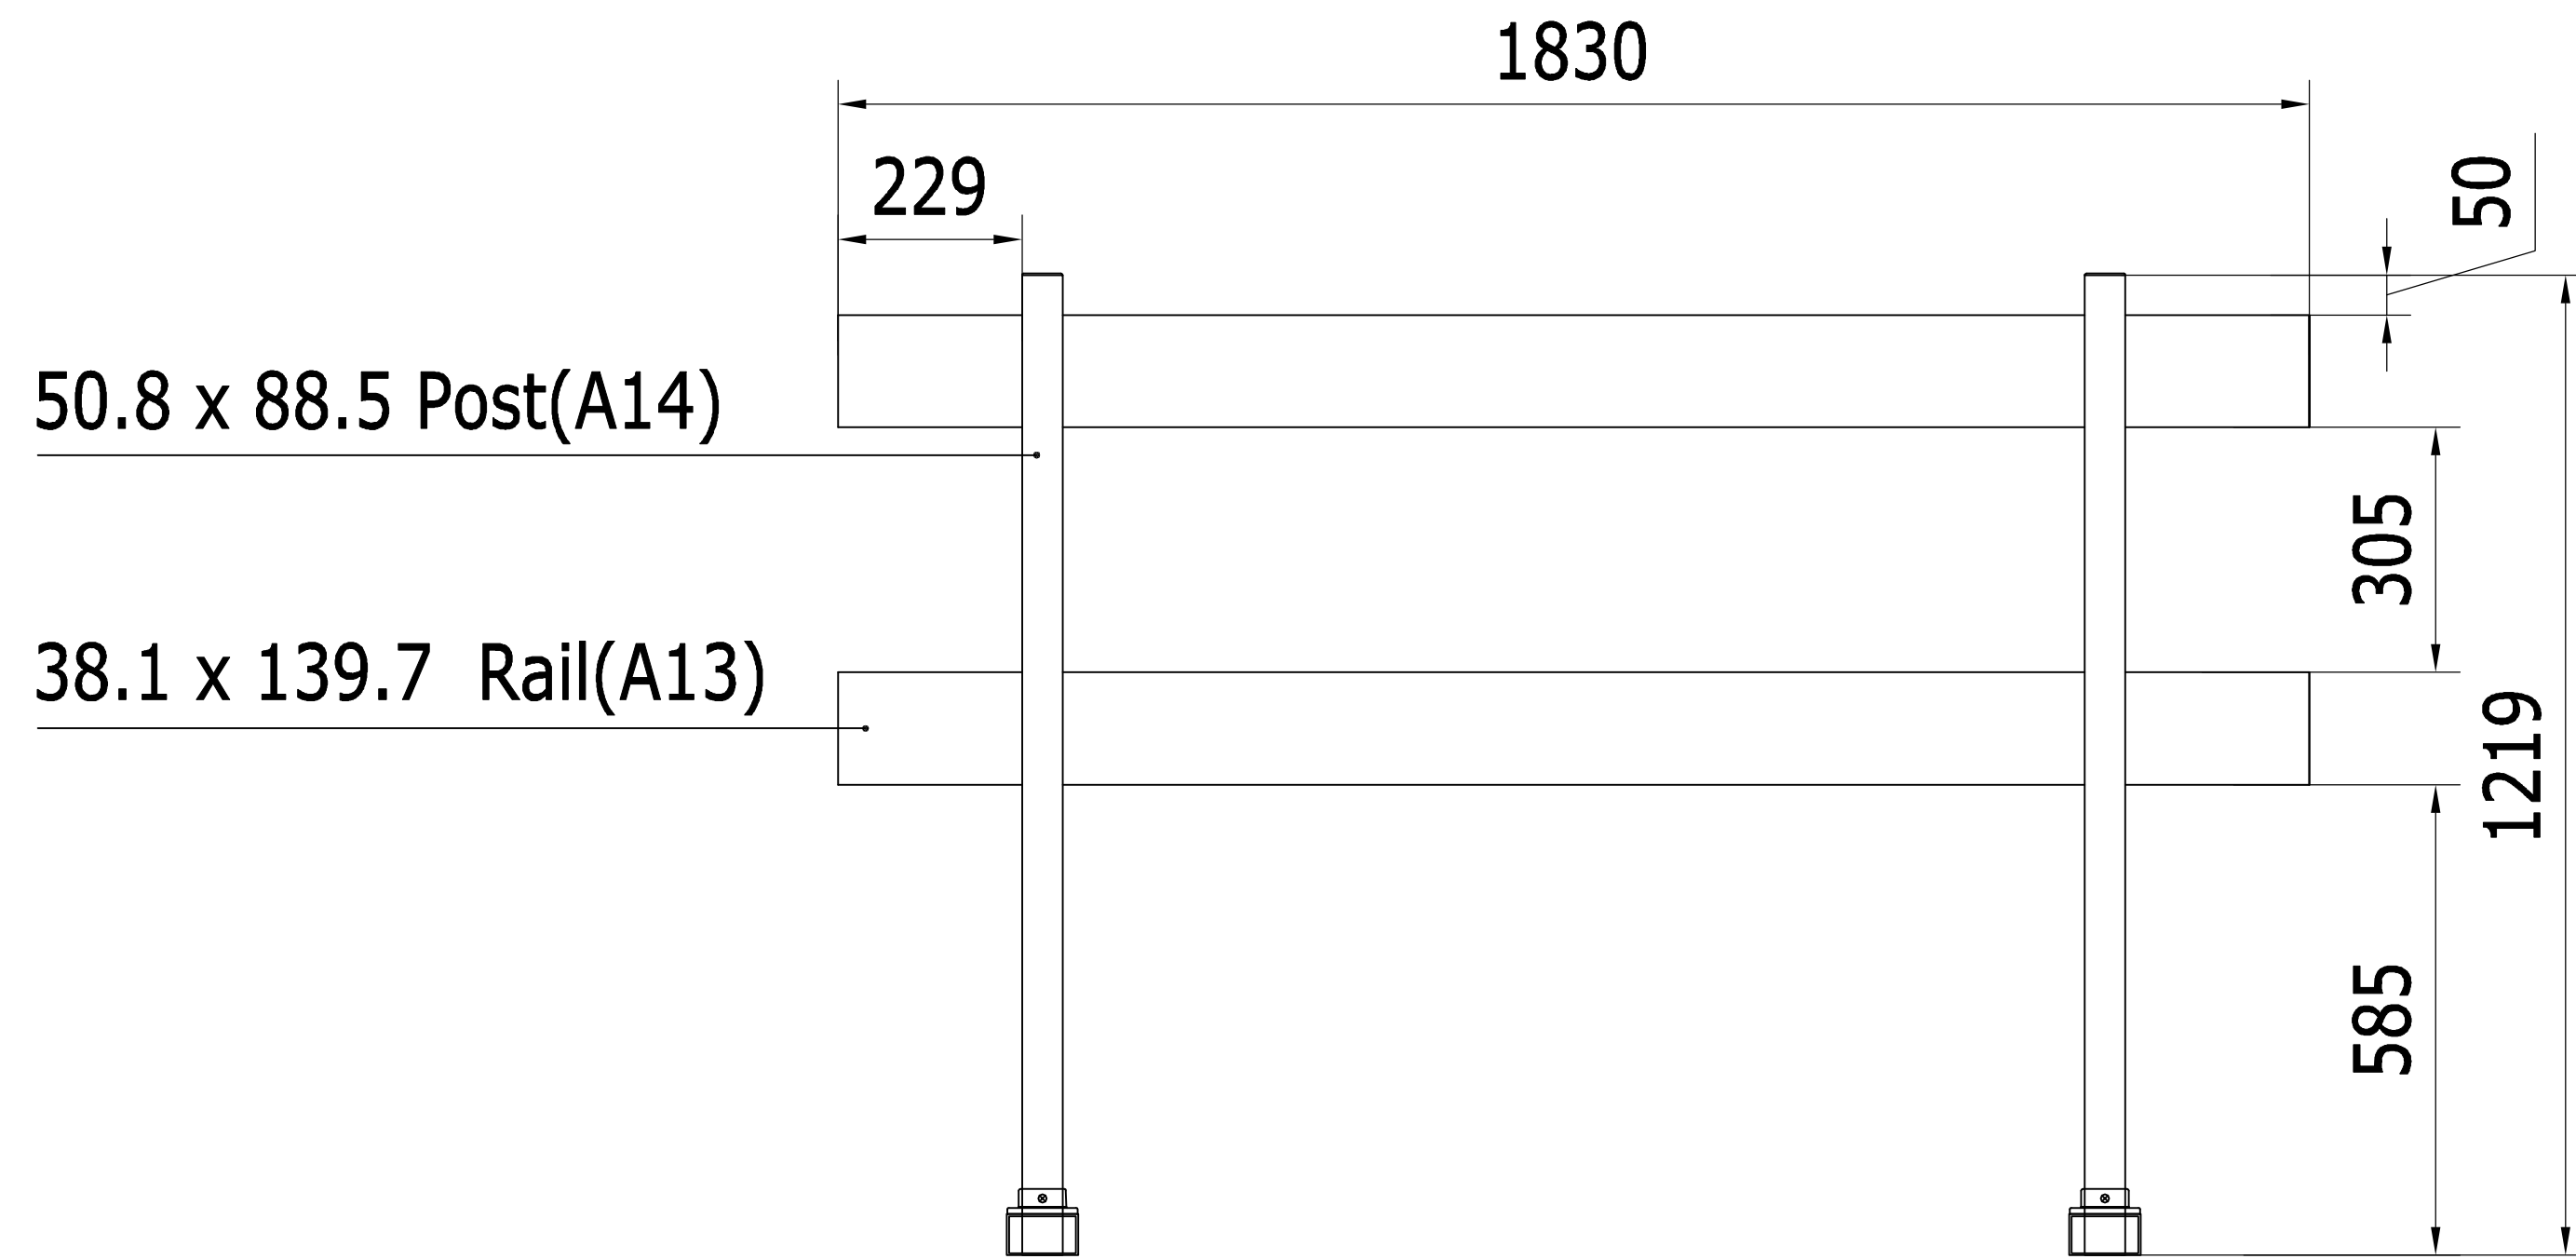

Temporary Fence 2-Rail

A14 length: 1219 x 2pcs
 A13 length: 1830 x 2pcs
 A14 length: 762 x 2pcs

A14 length: 48" x 2pcs
 A13 length: 72" x 2pcs
 A14 length: 30" x 2pcs