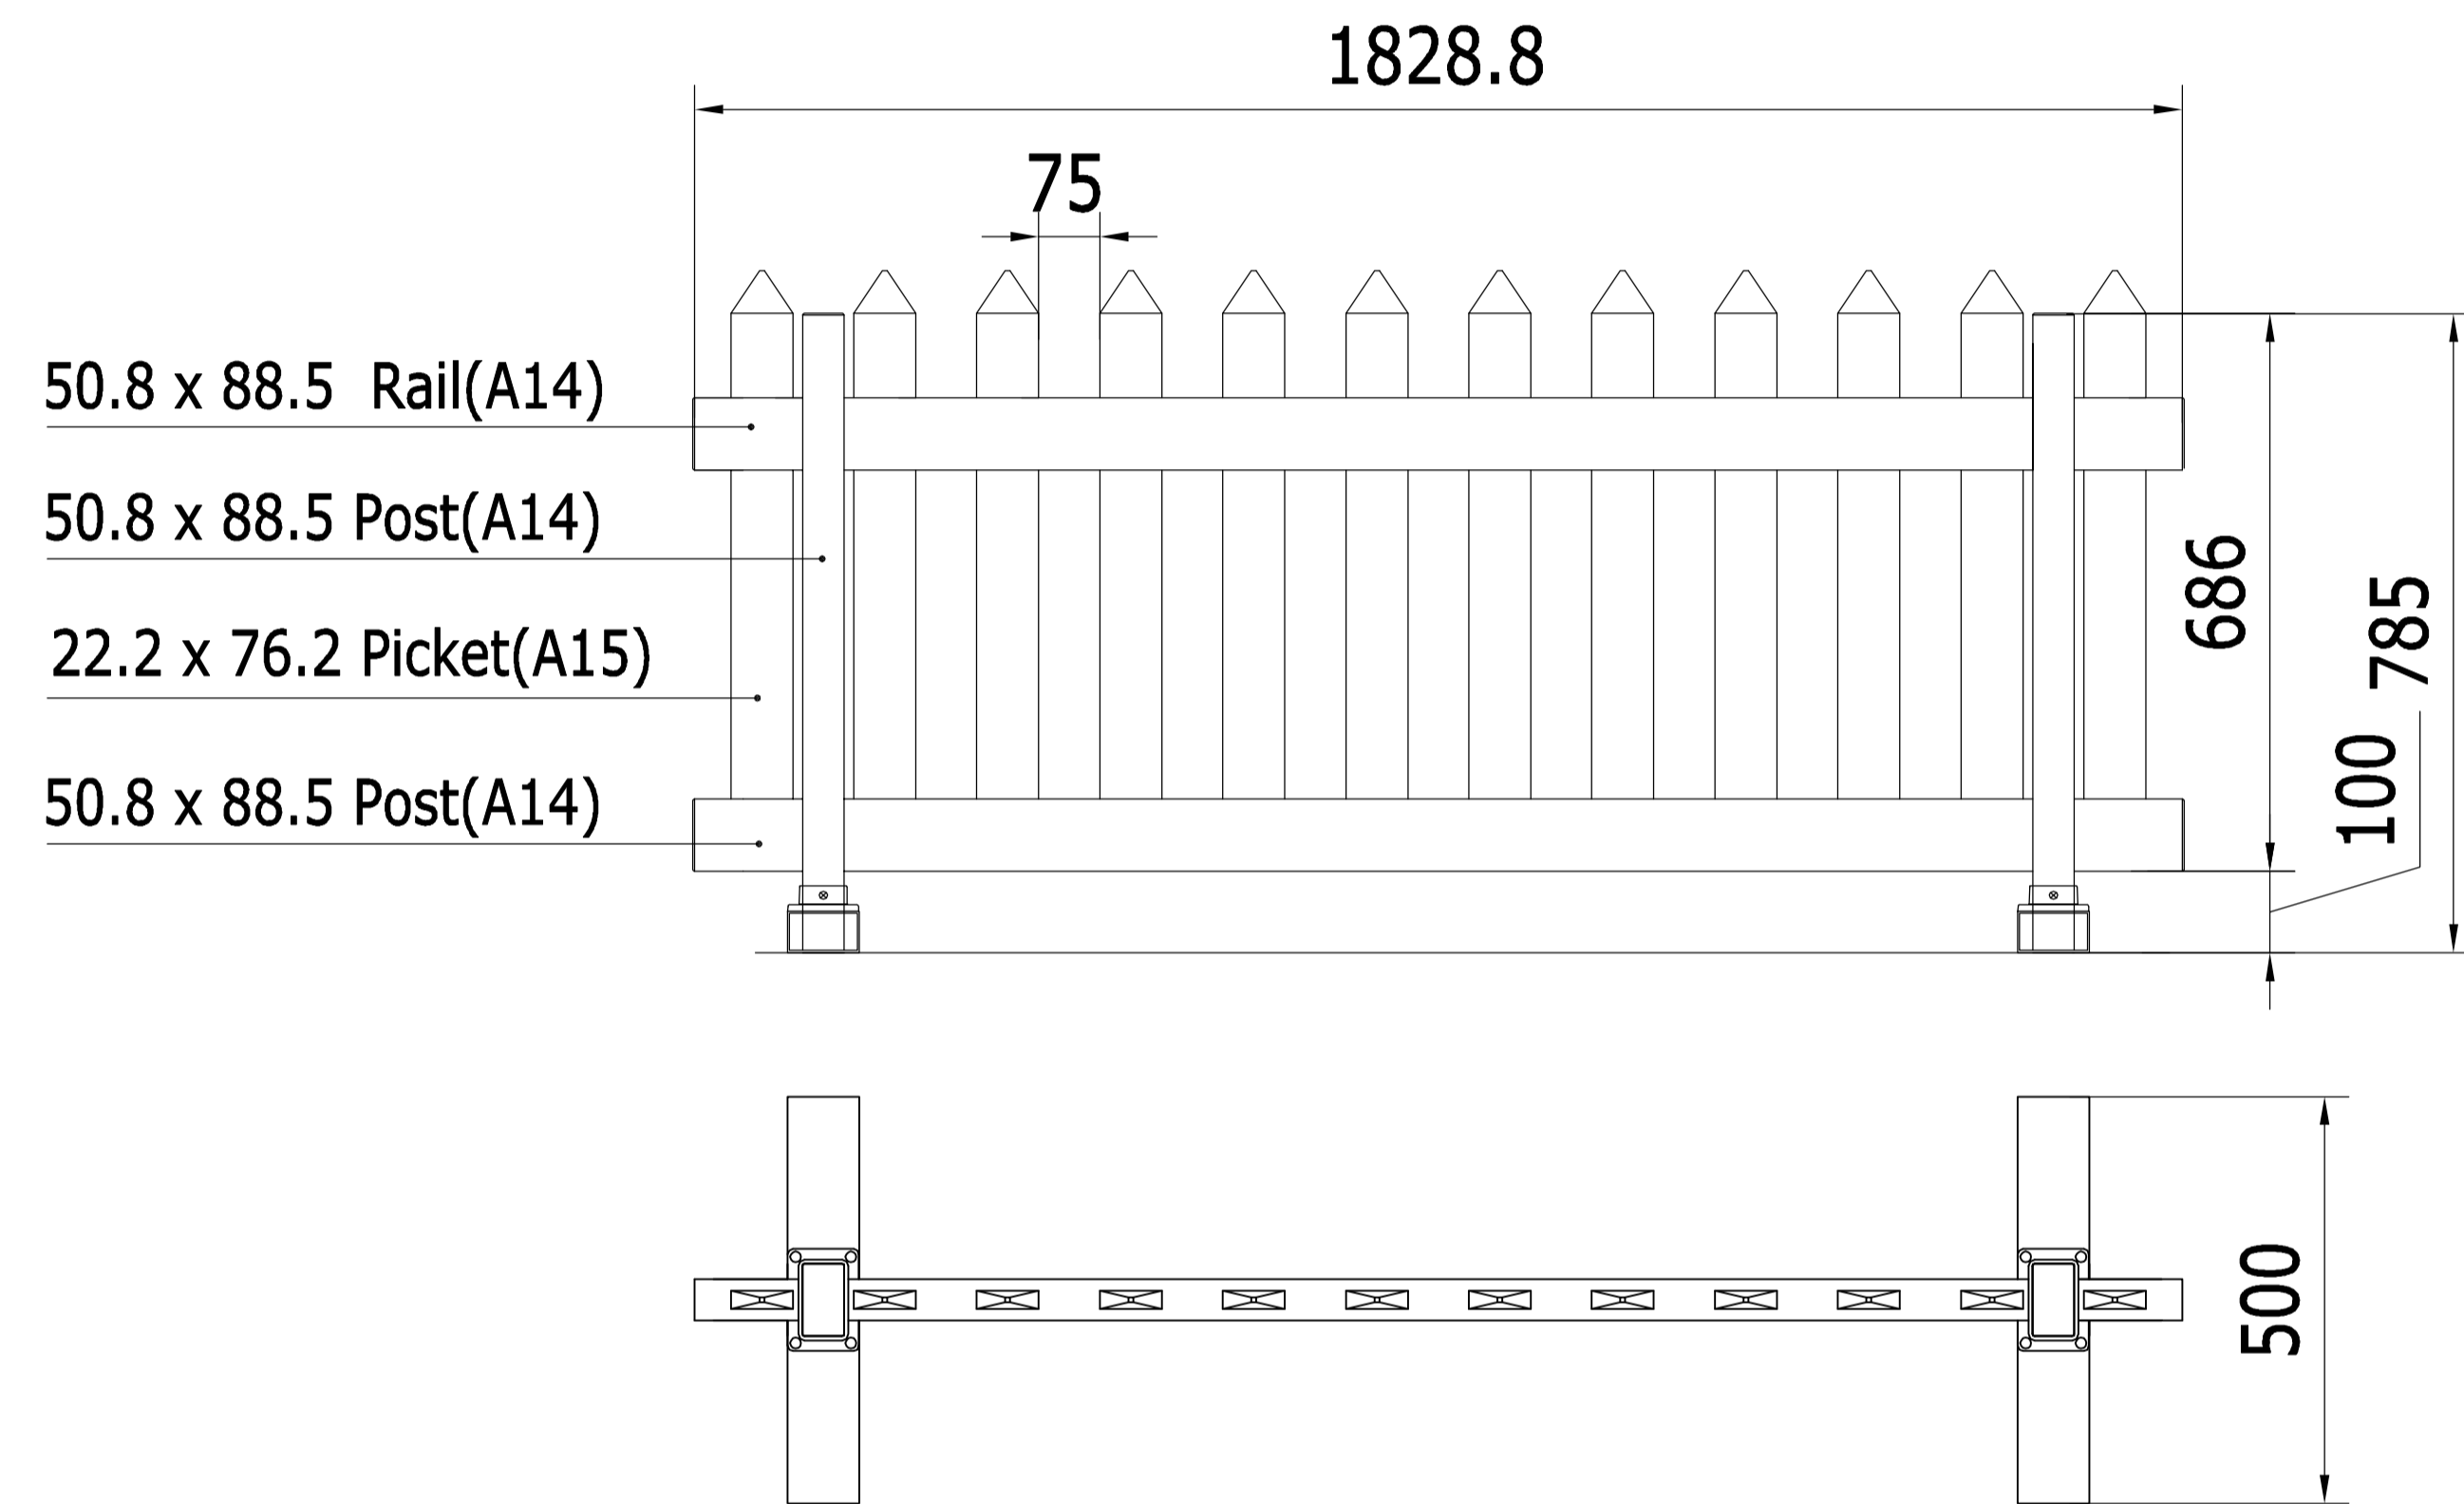

Temporary Picket Fence

A14 length: 785 x 2pcs
 A14 length: 1830 x 2pcs
 A14 length: 500 x 2pcs
 A15 length: 686 x 12pcs

A14 length: 31" x 2pcs
 A14 length: 72" x 2pcs
 A14 length: 20" x 2pcs
 A15 length: 27" x 12pcs