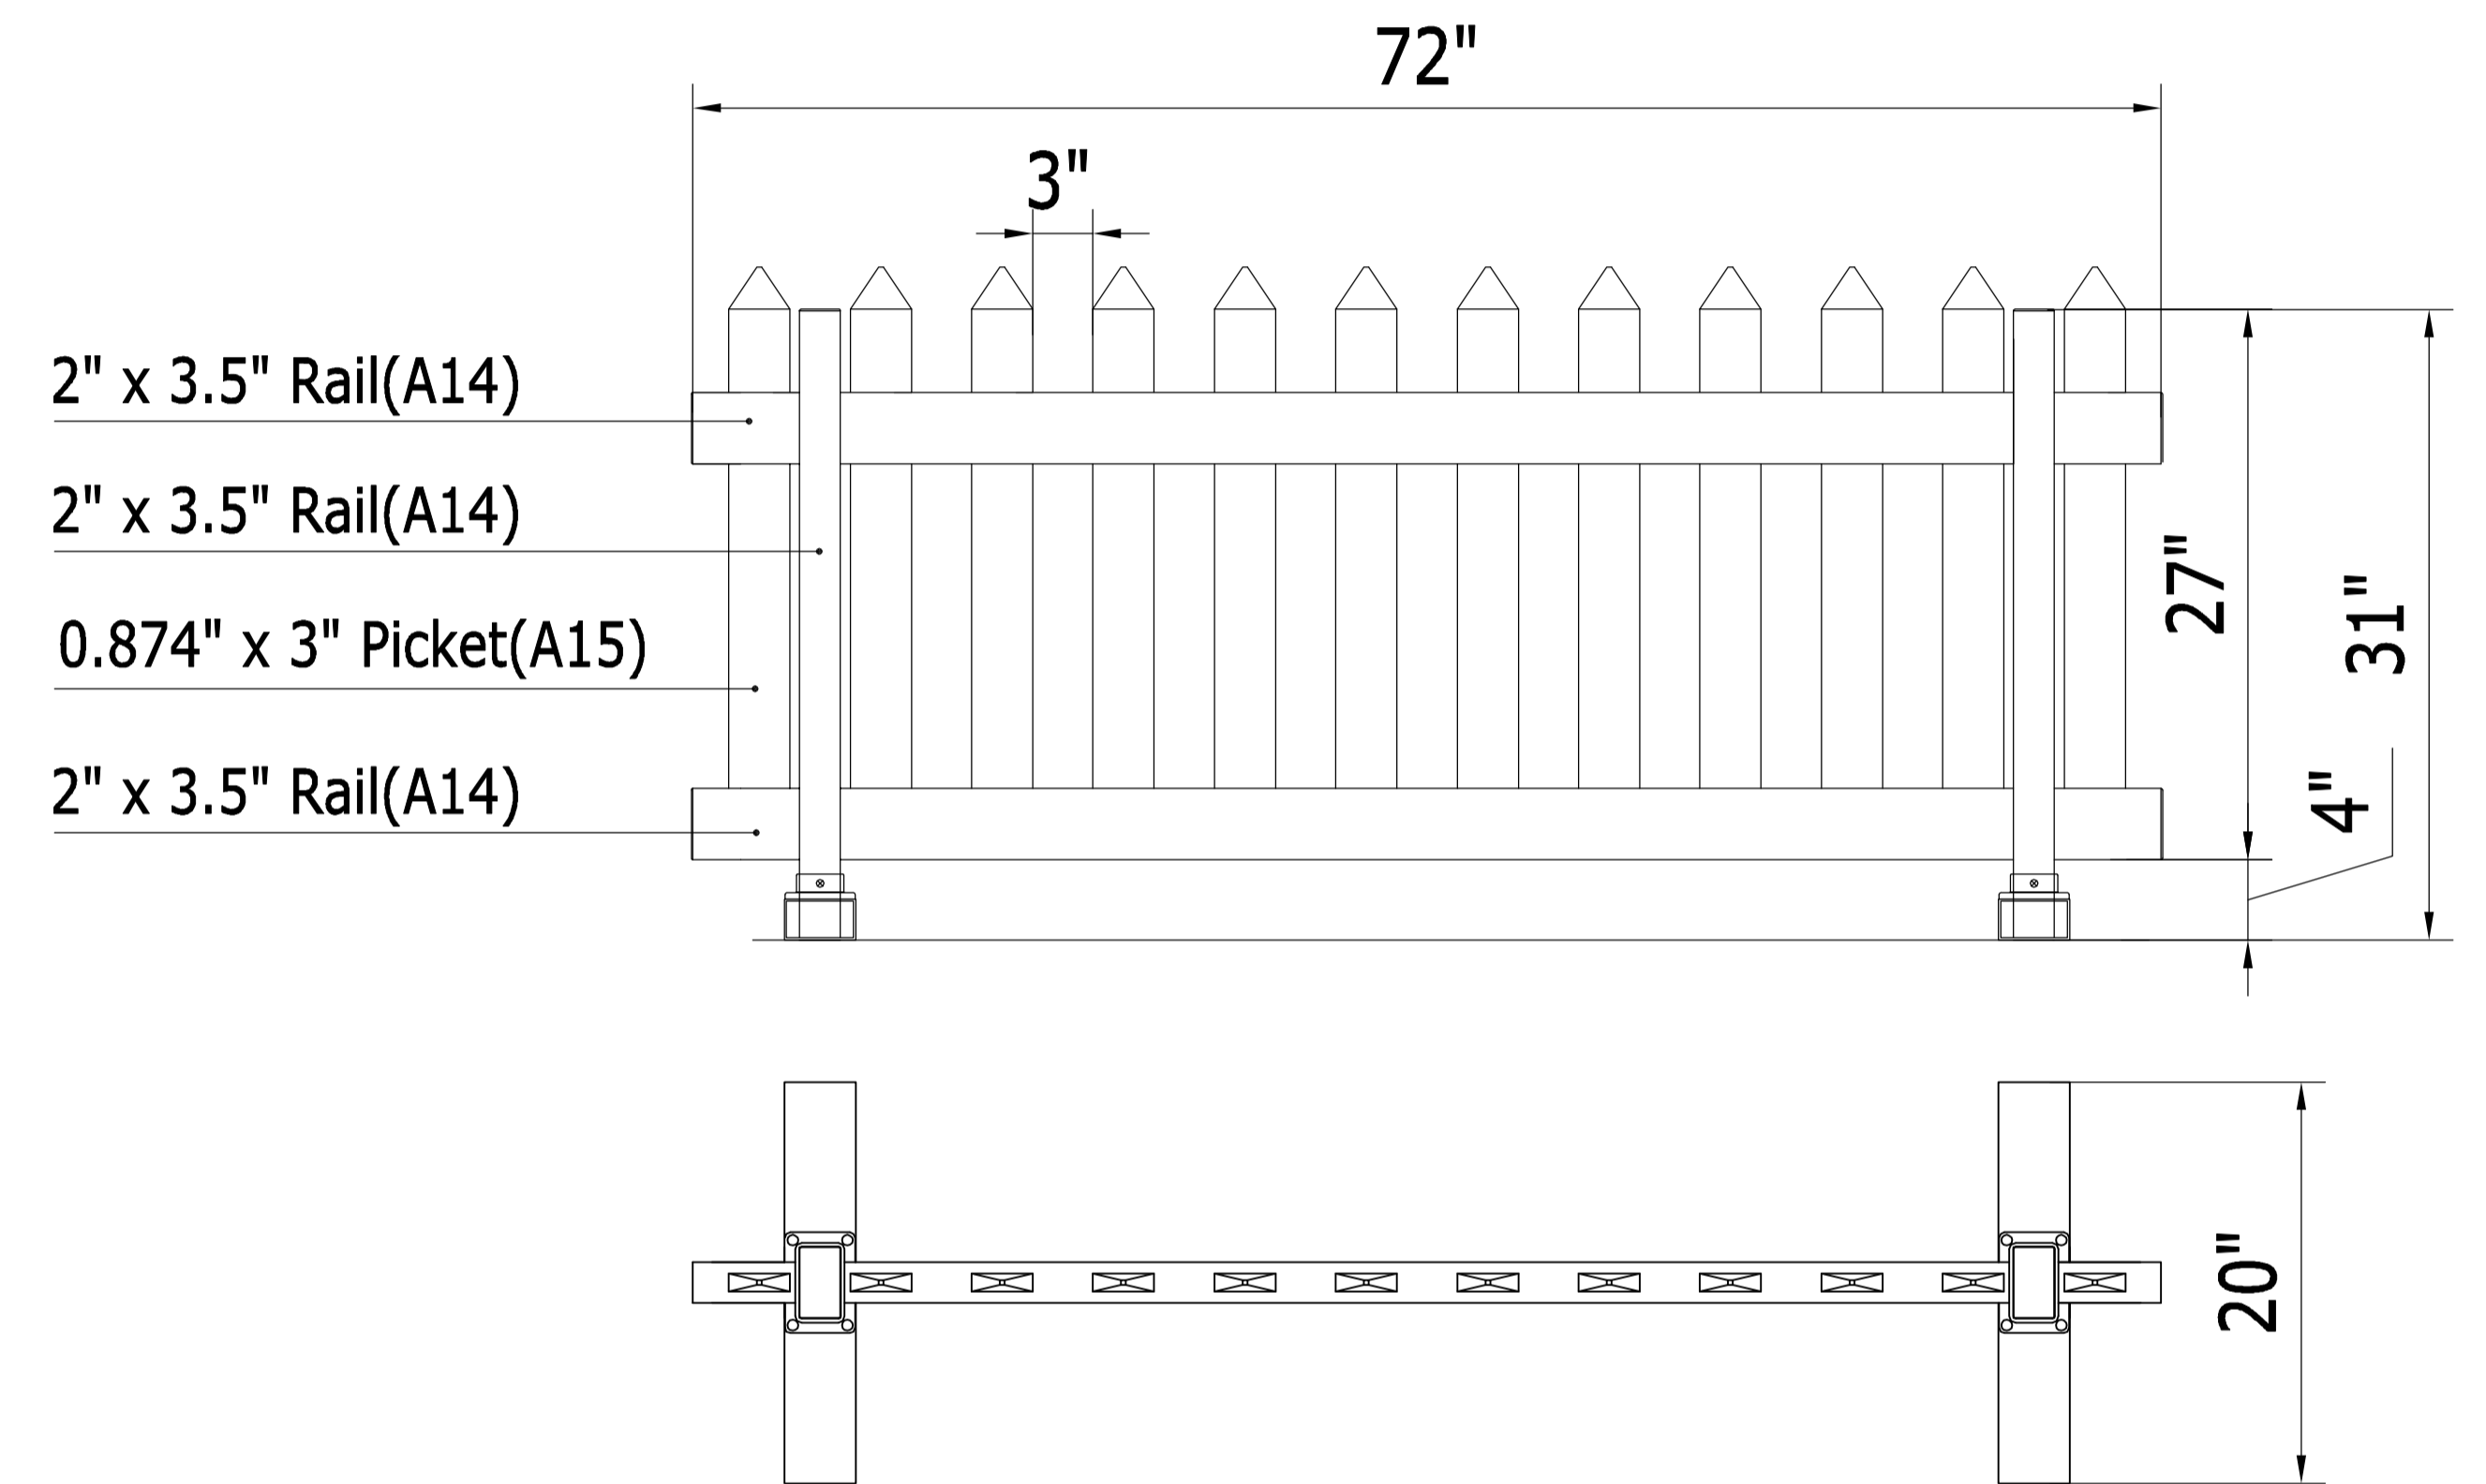

Temporary Picket Fence

A14 length: 785 x 2pcs
 A14 length: 1830 x 2pcs
 A14 length: 500 x 2pcs
 A15 length: 686 x 12pcs

A14 length: 31" x 2pcs
 A14 length: 72" x 2pcs
 A14 length: 20" x 2pcs
 A15 length: 27" x 12pcs