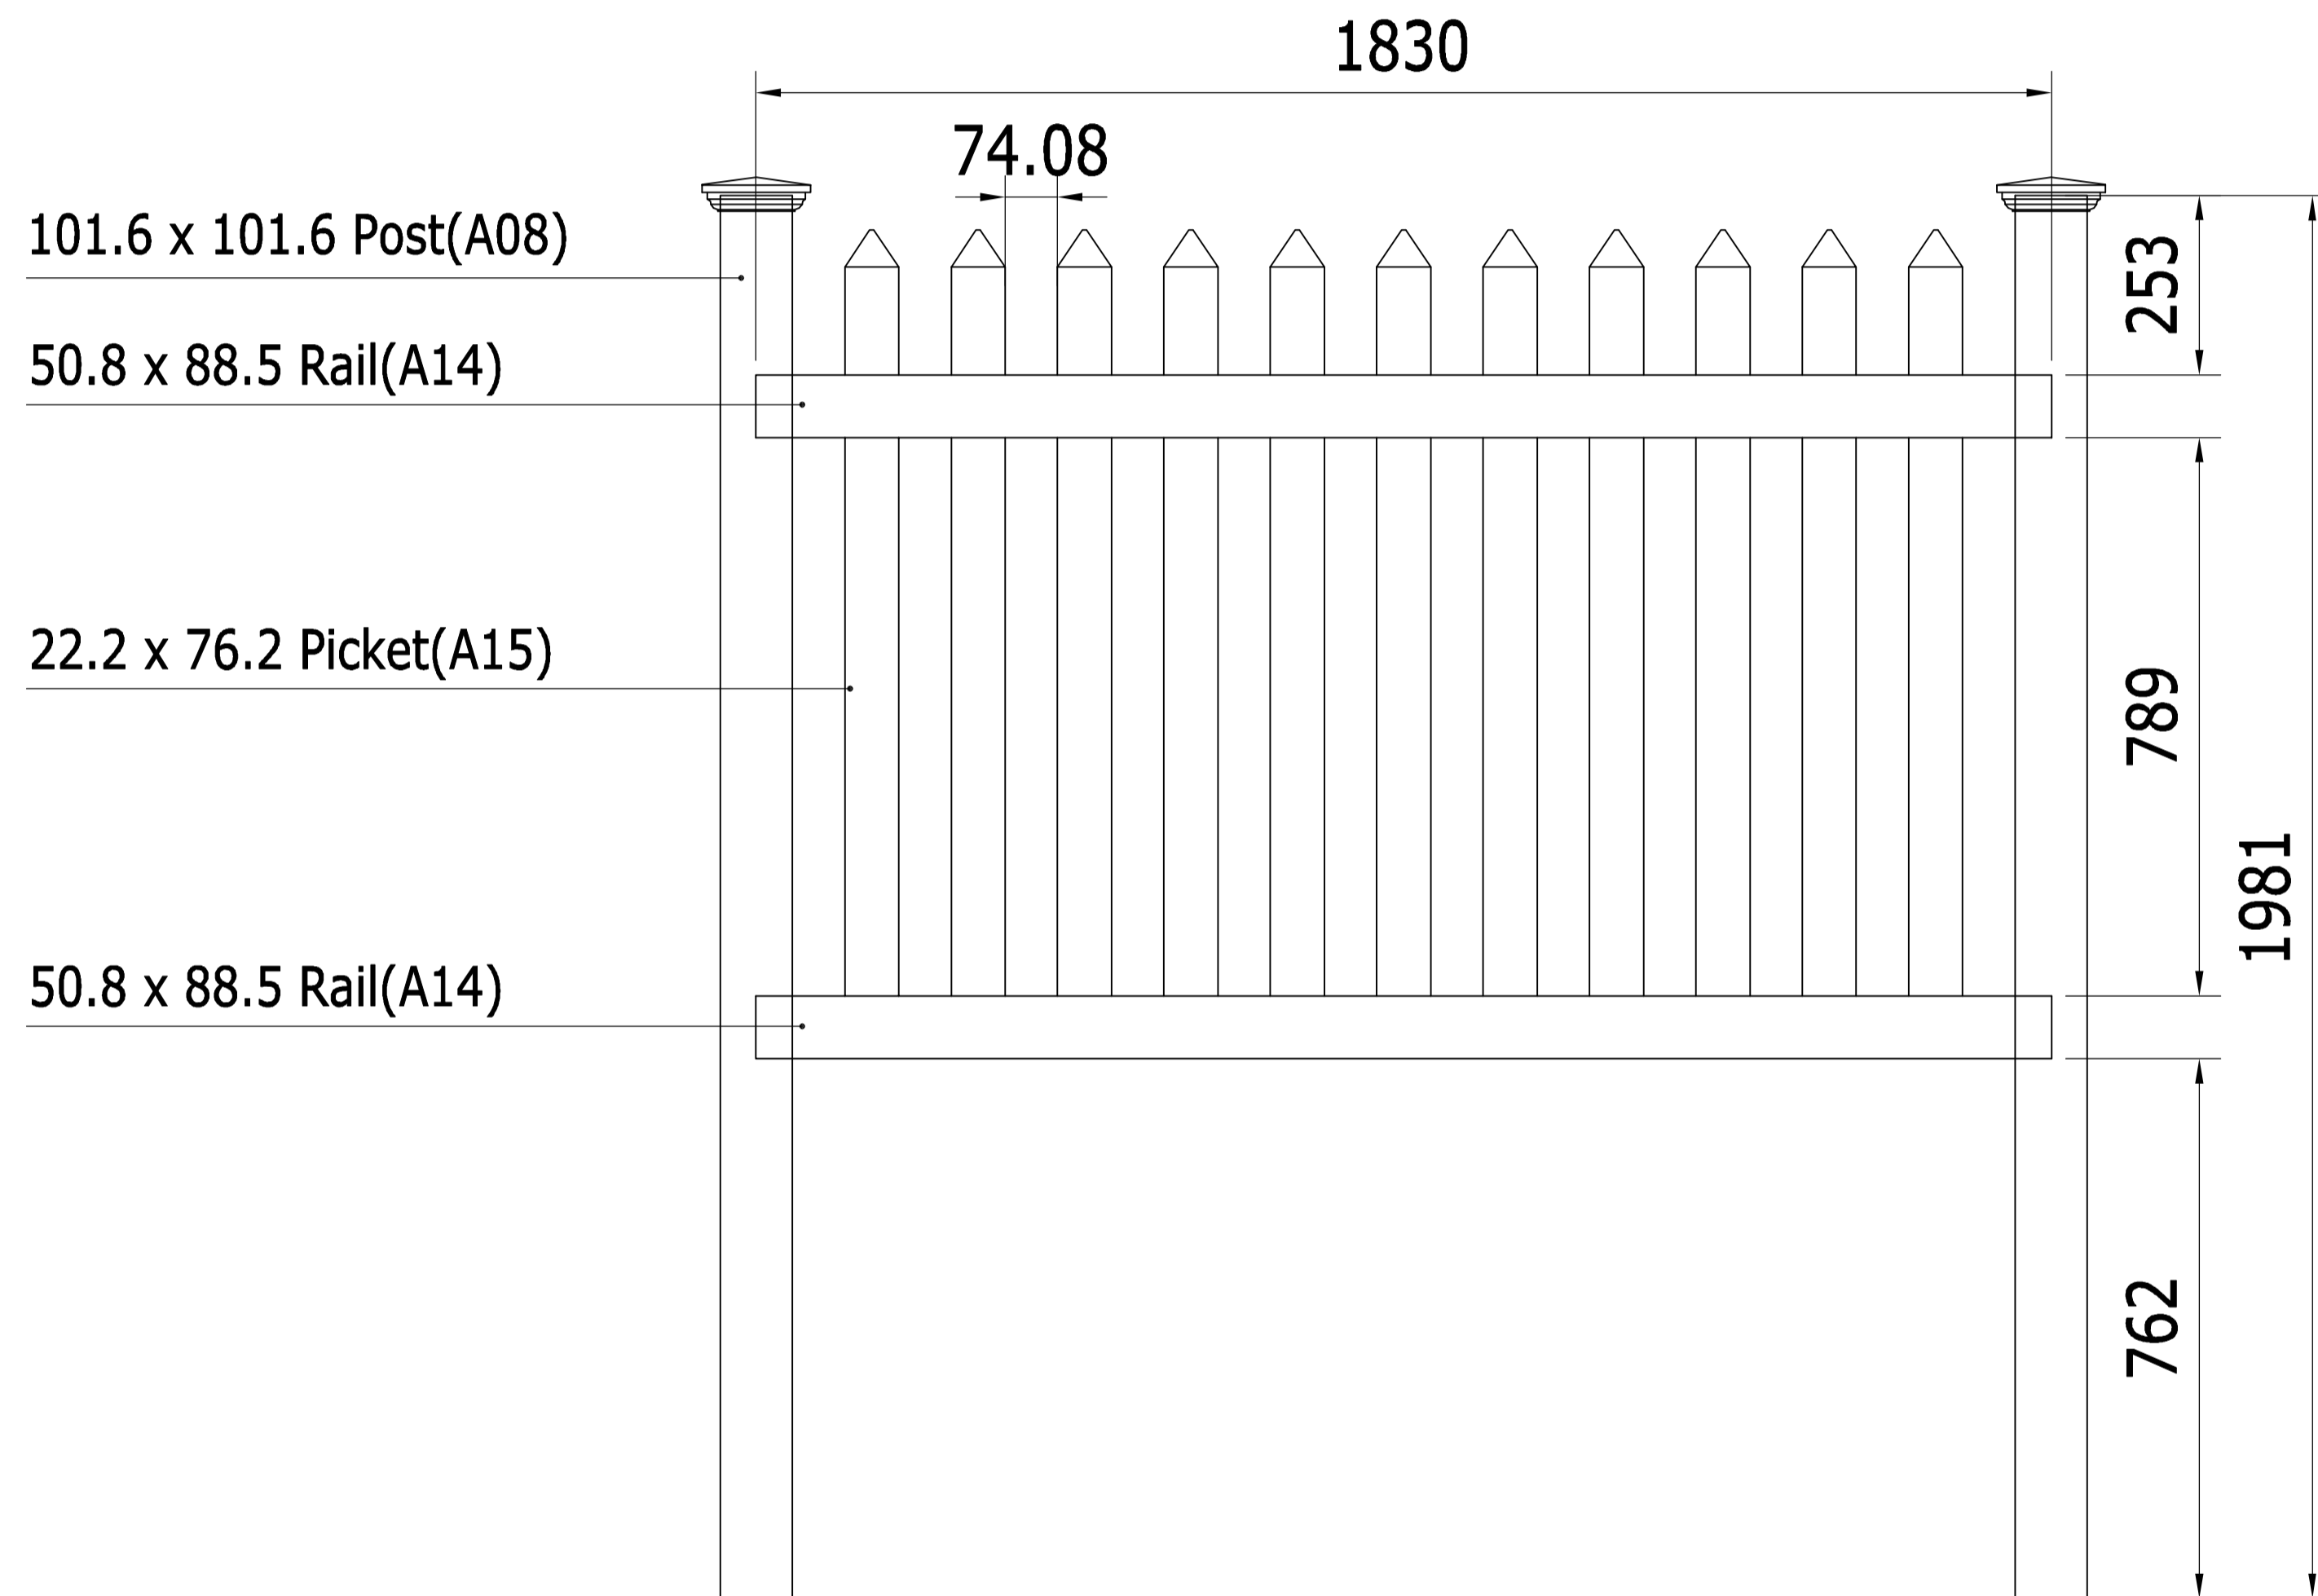

Straight Picket Fence (48" H x 72" W)

A08 length: 1981 x 1pcs
 A14 length: 1830 x 2pcs
 A15 length: 1118 x 11pcs

Straight Picket Fence (48" H x 72" W)

A08 length: 78" x 1pcs
 A14 length: 72" x 2pcs
 A15 length: 44" x 11pcs