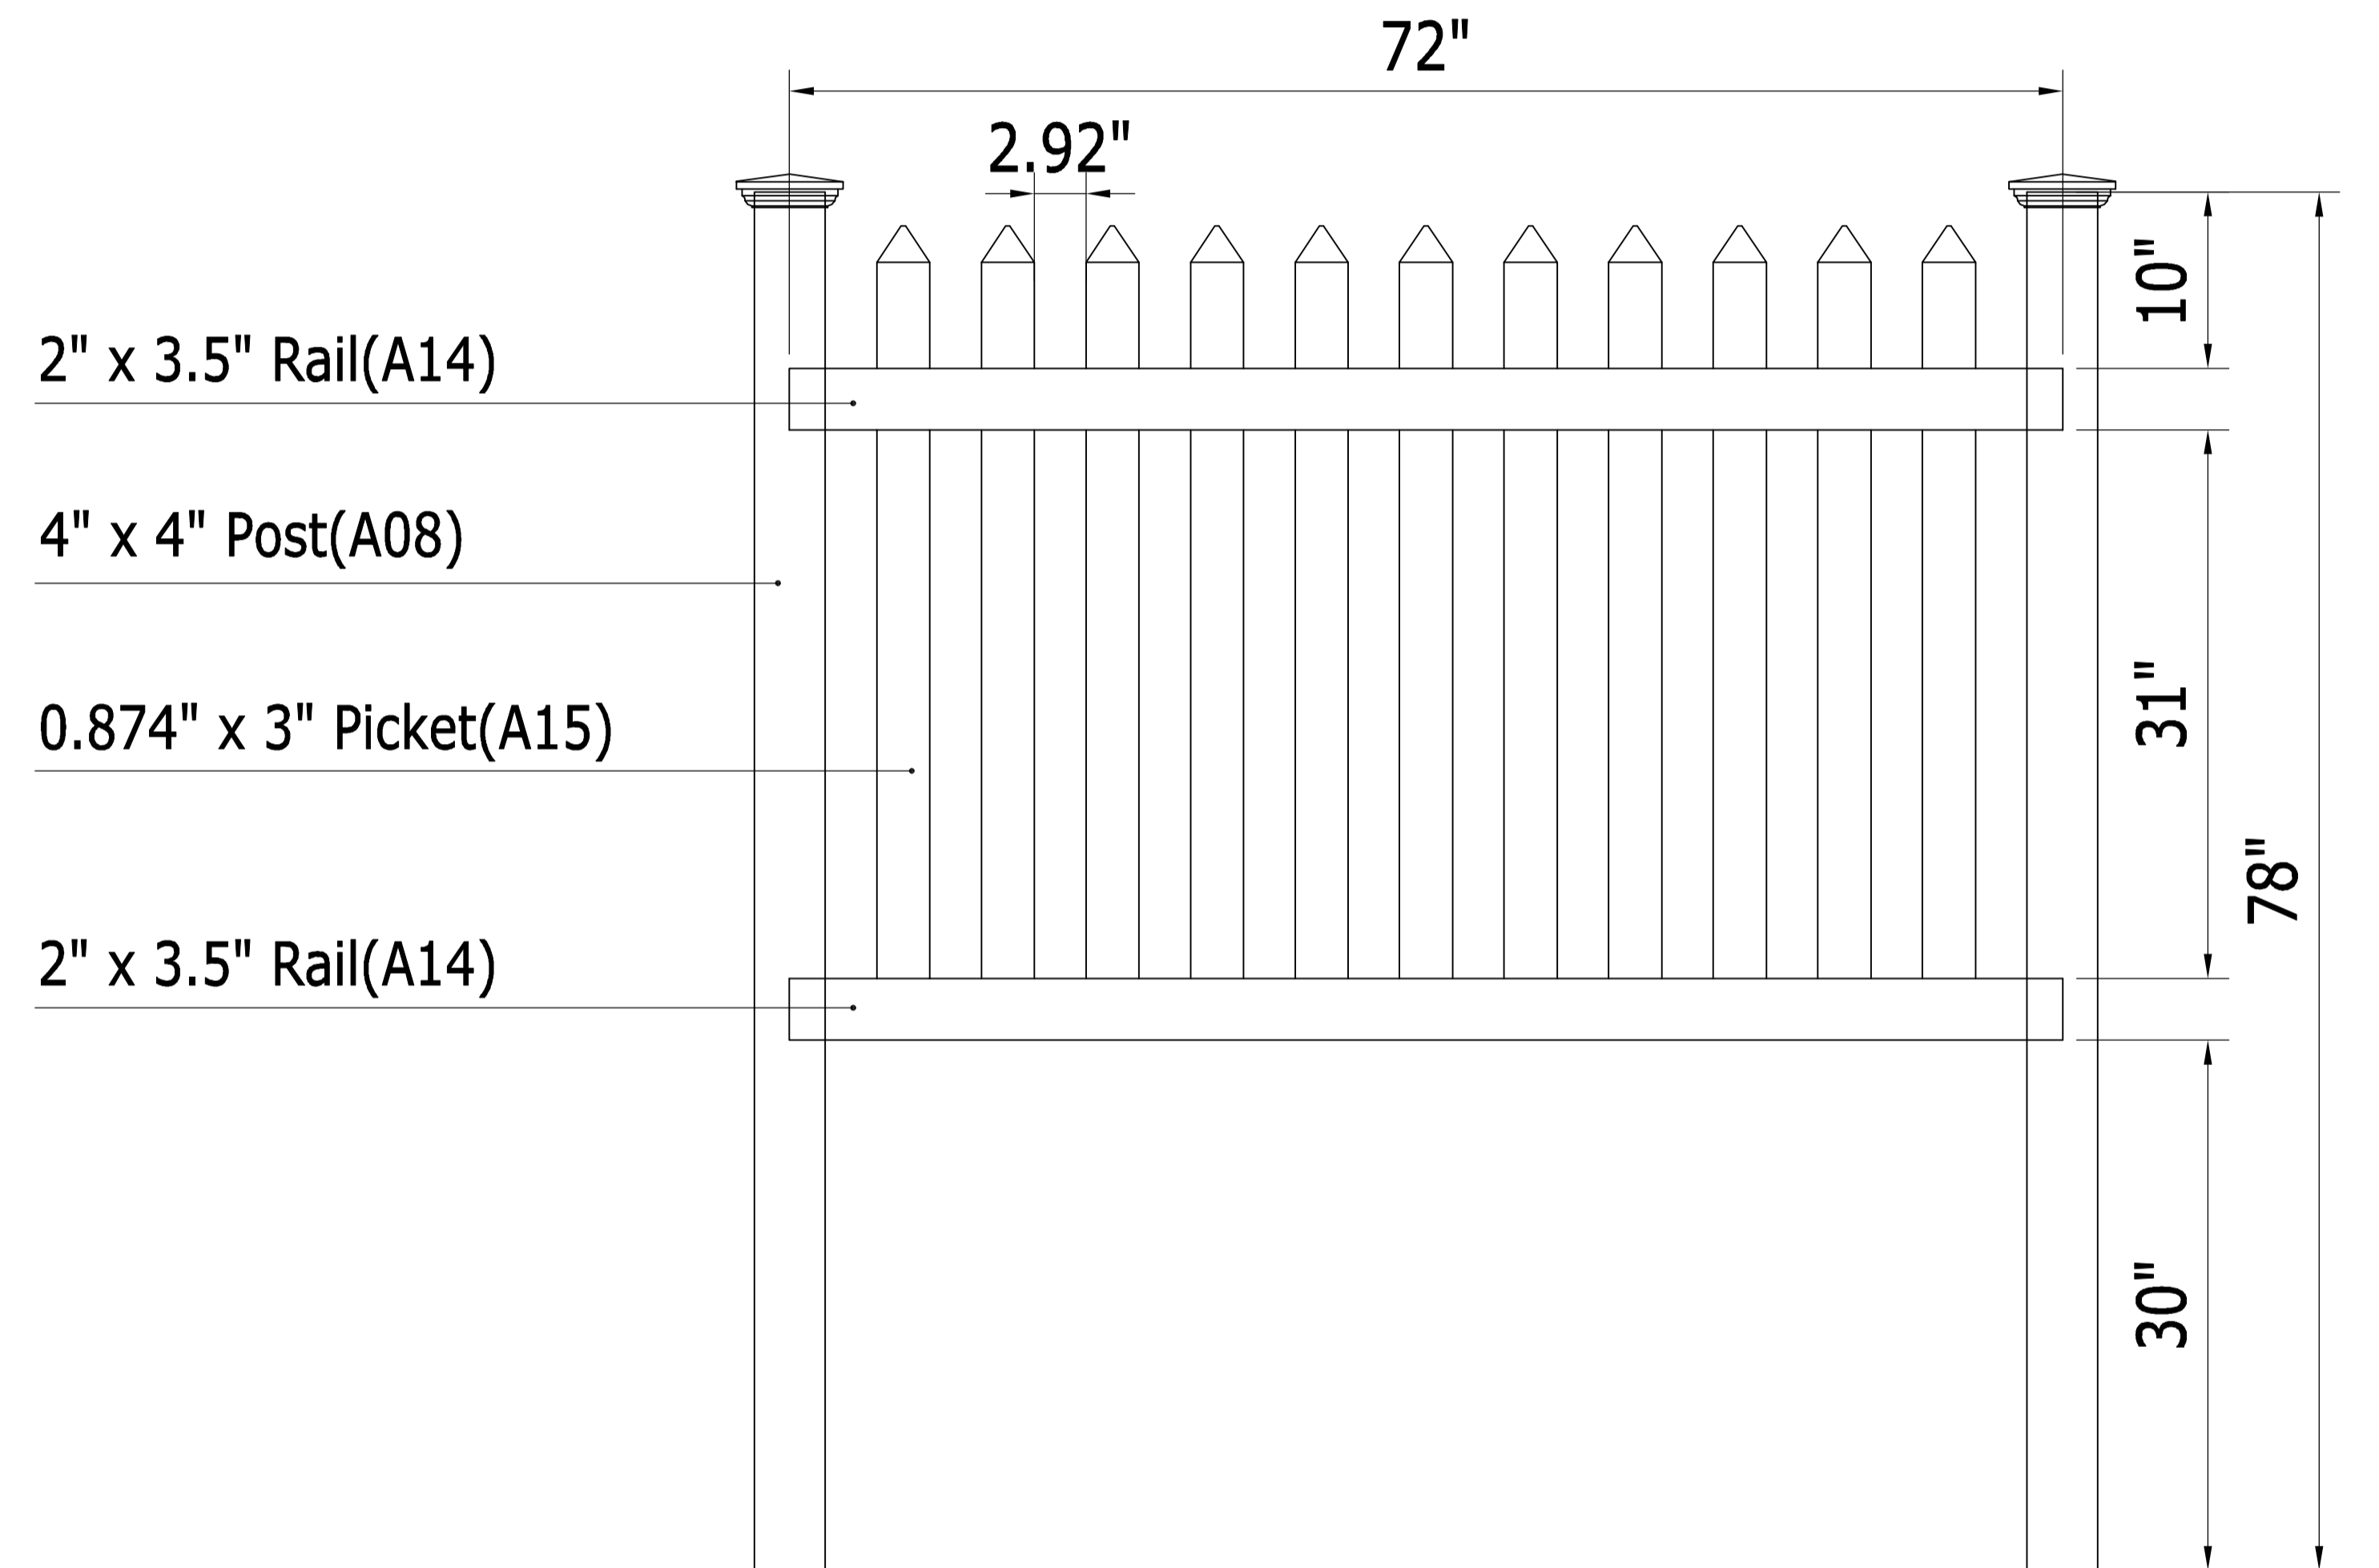

Straight Picket Fence (48" H x 72" W)

A08 length: 1981 x 1pcs
 A14 length: 1830 x 2pcs
 A15 length: 1118 x 11pcs

Straight Picket Fence (48" H x 72" W)

A08 length: 78" x 1pcs
 A14 length: 72" x 2pcs
 A15 length: 44" x 11pcs