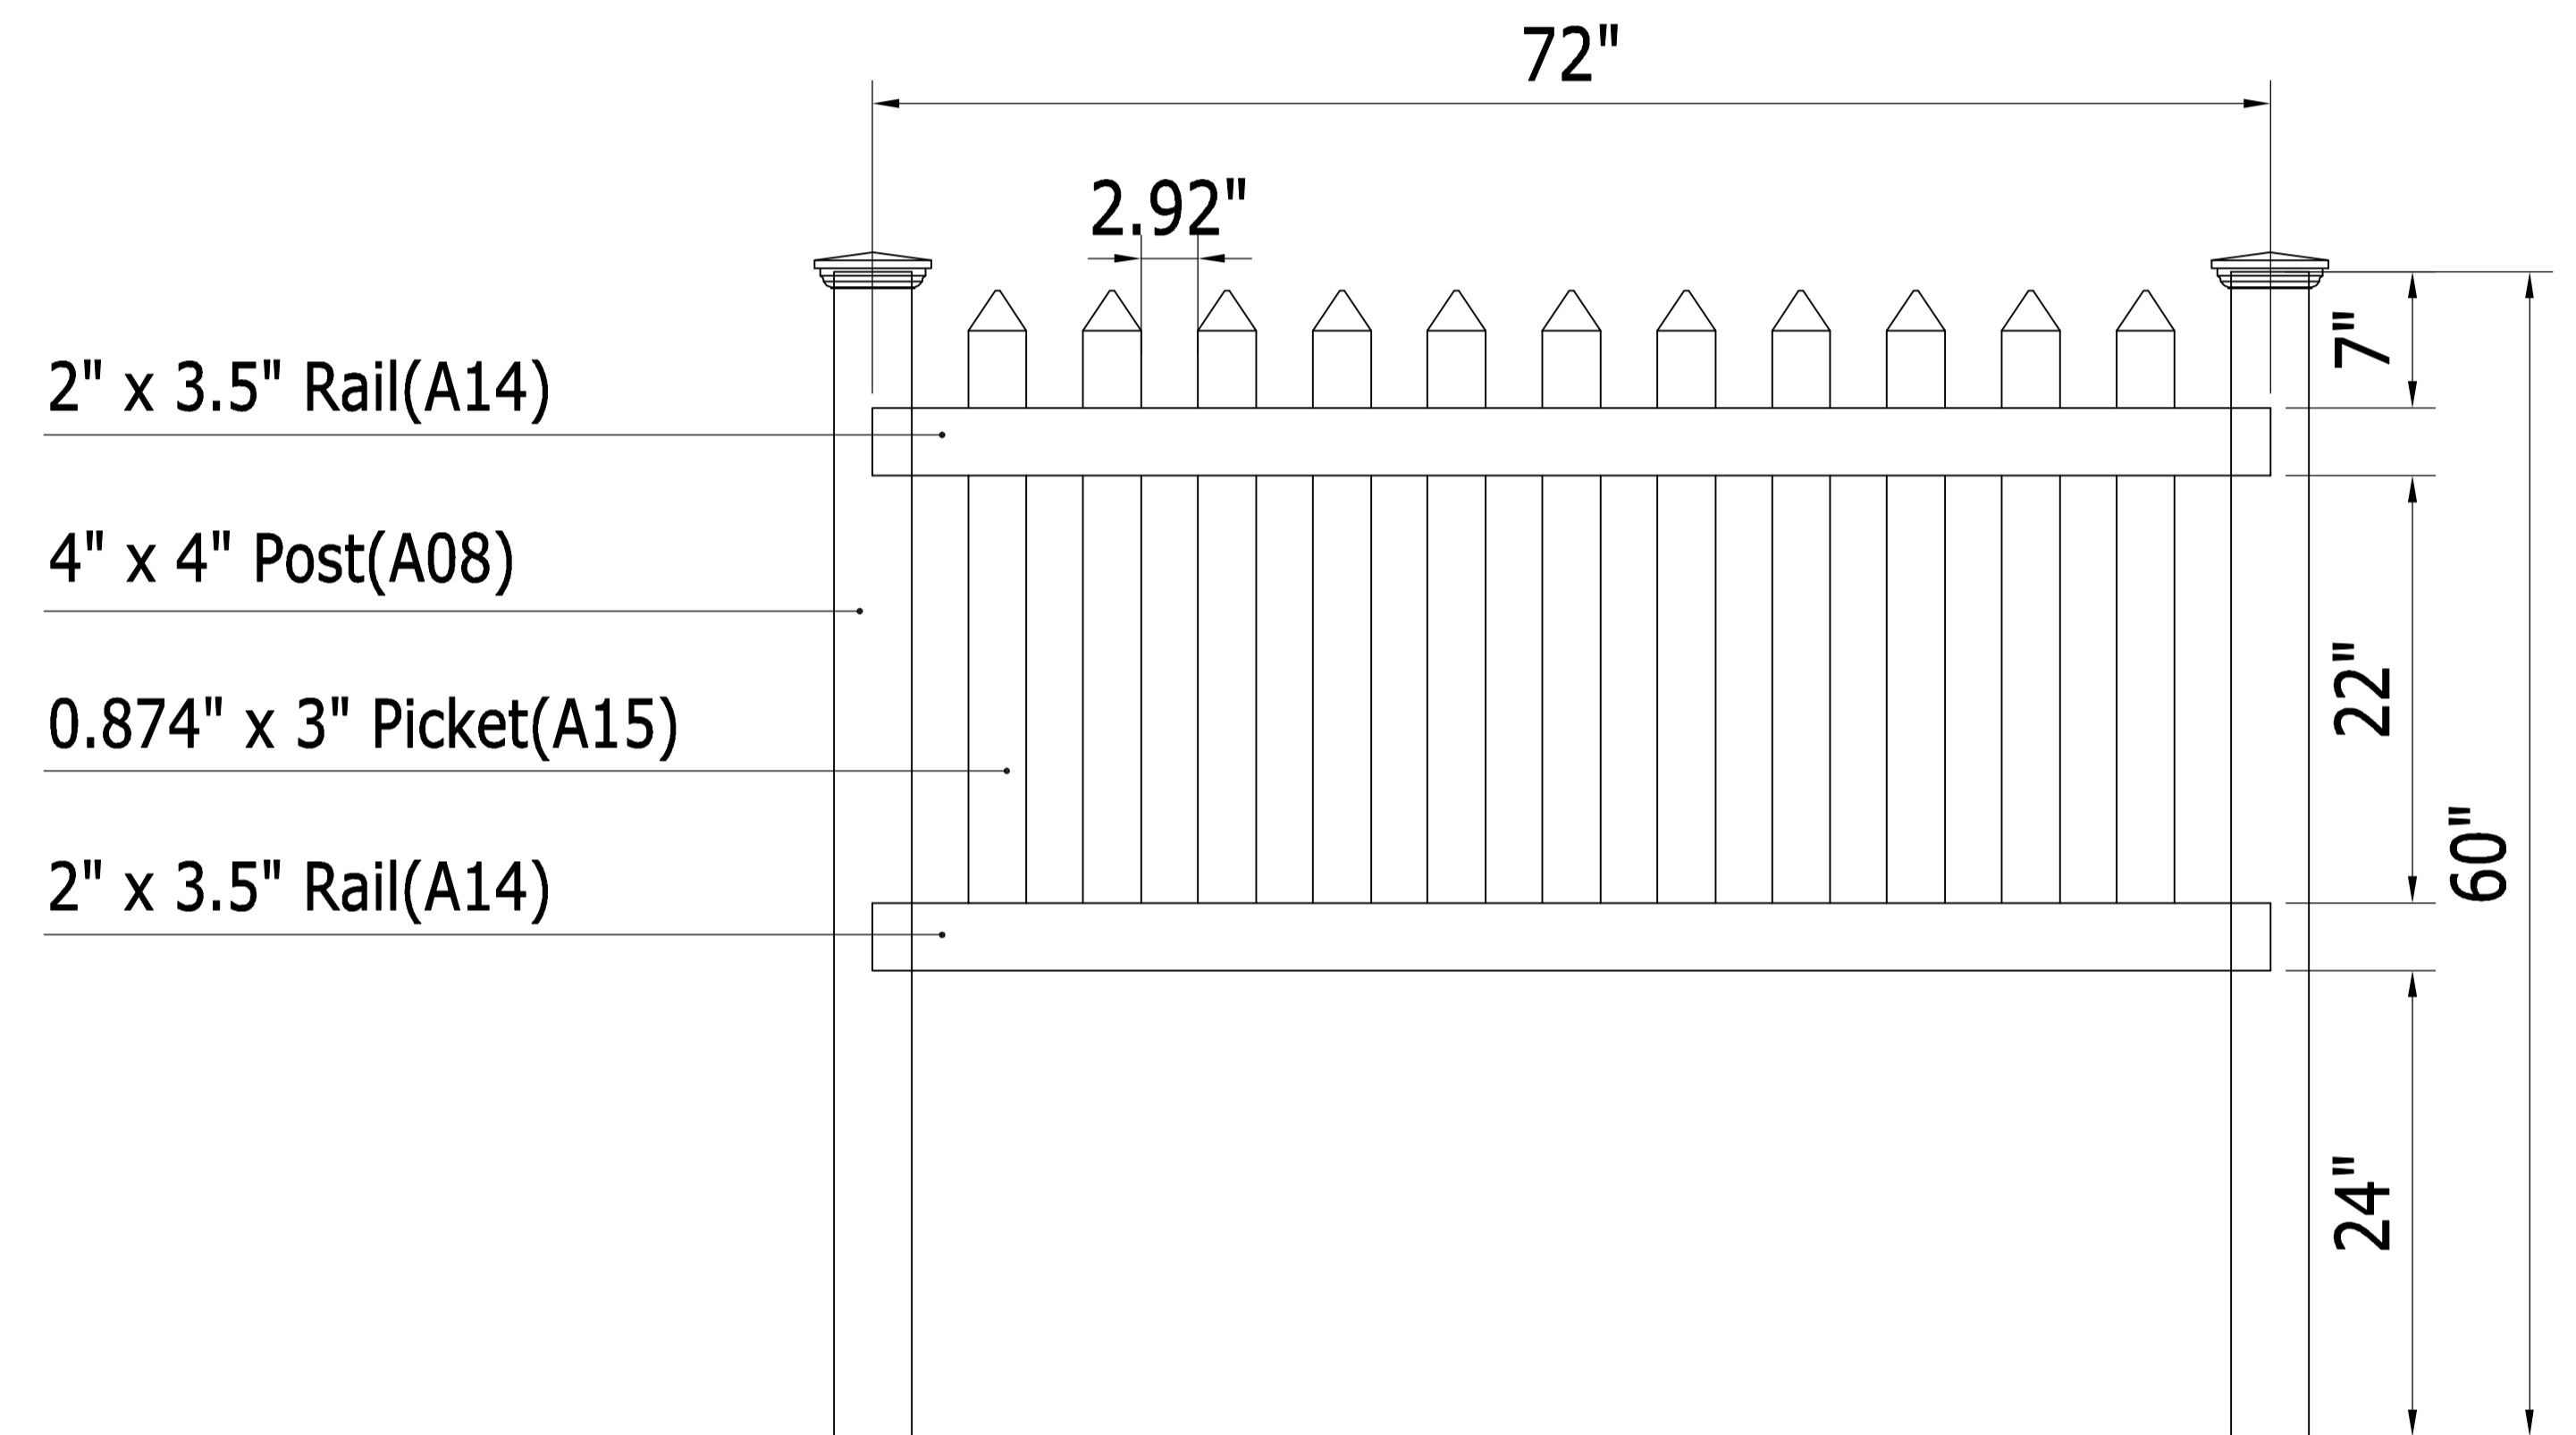

Straight Picket Fence (36" H x 72" W)

A08 length: 1524 x 1pcs
 A14 length: 1830 x 2pcs
 A15 length: 837 x 11pcs

Straight Picket Fence (36" H x 72" W)

A08 length: 60" x 1pcs
 A14 length: 72" x 2pcs
 A15 length: 33" x 11pcs