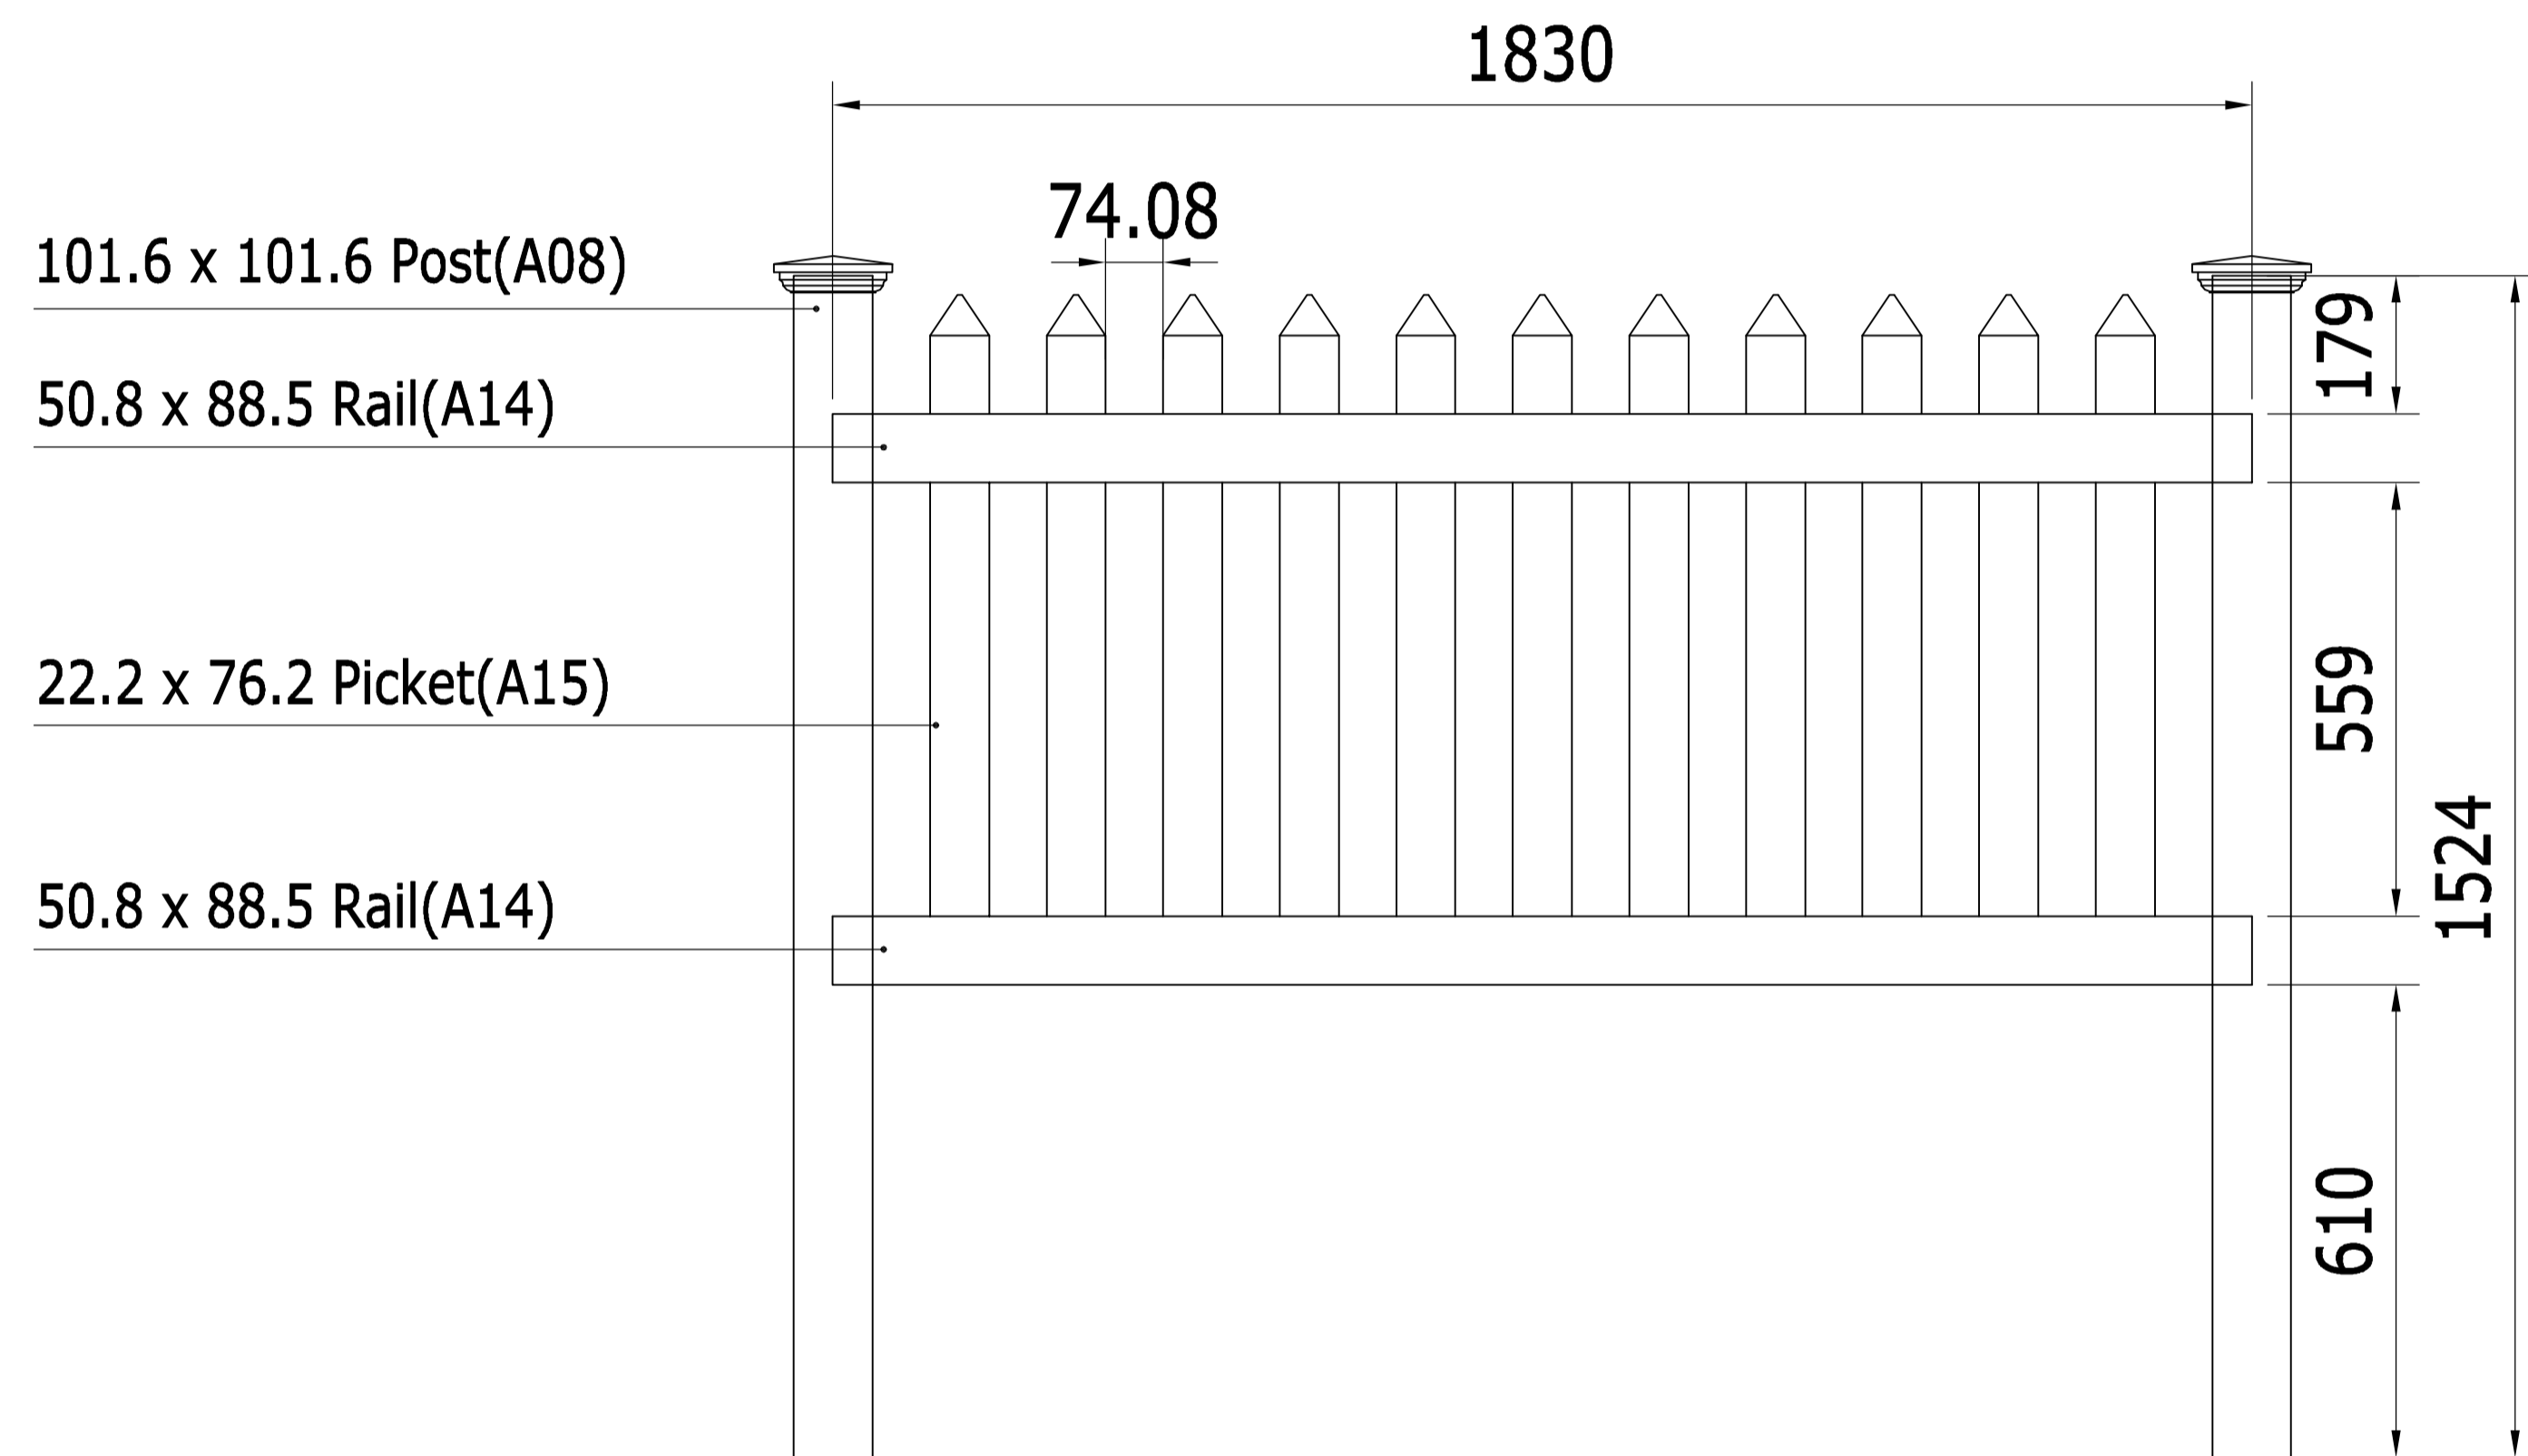

Straight Picket Fence (36" H x 72" W)

A08 length: 1524 x 1pcs
 A14 length: 1830 x 2pcs
 A15 length: 837 x 11pcs

Straight Picket Fence (36" H x 72" W)

A08 length: 60" x 1pcs
 A14 length: 72" x 2pcs
 A15 length: 33" x 11pcs