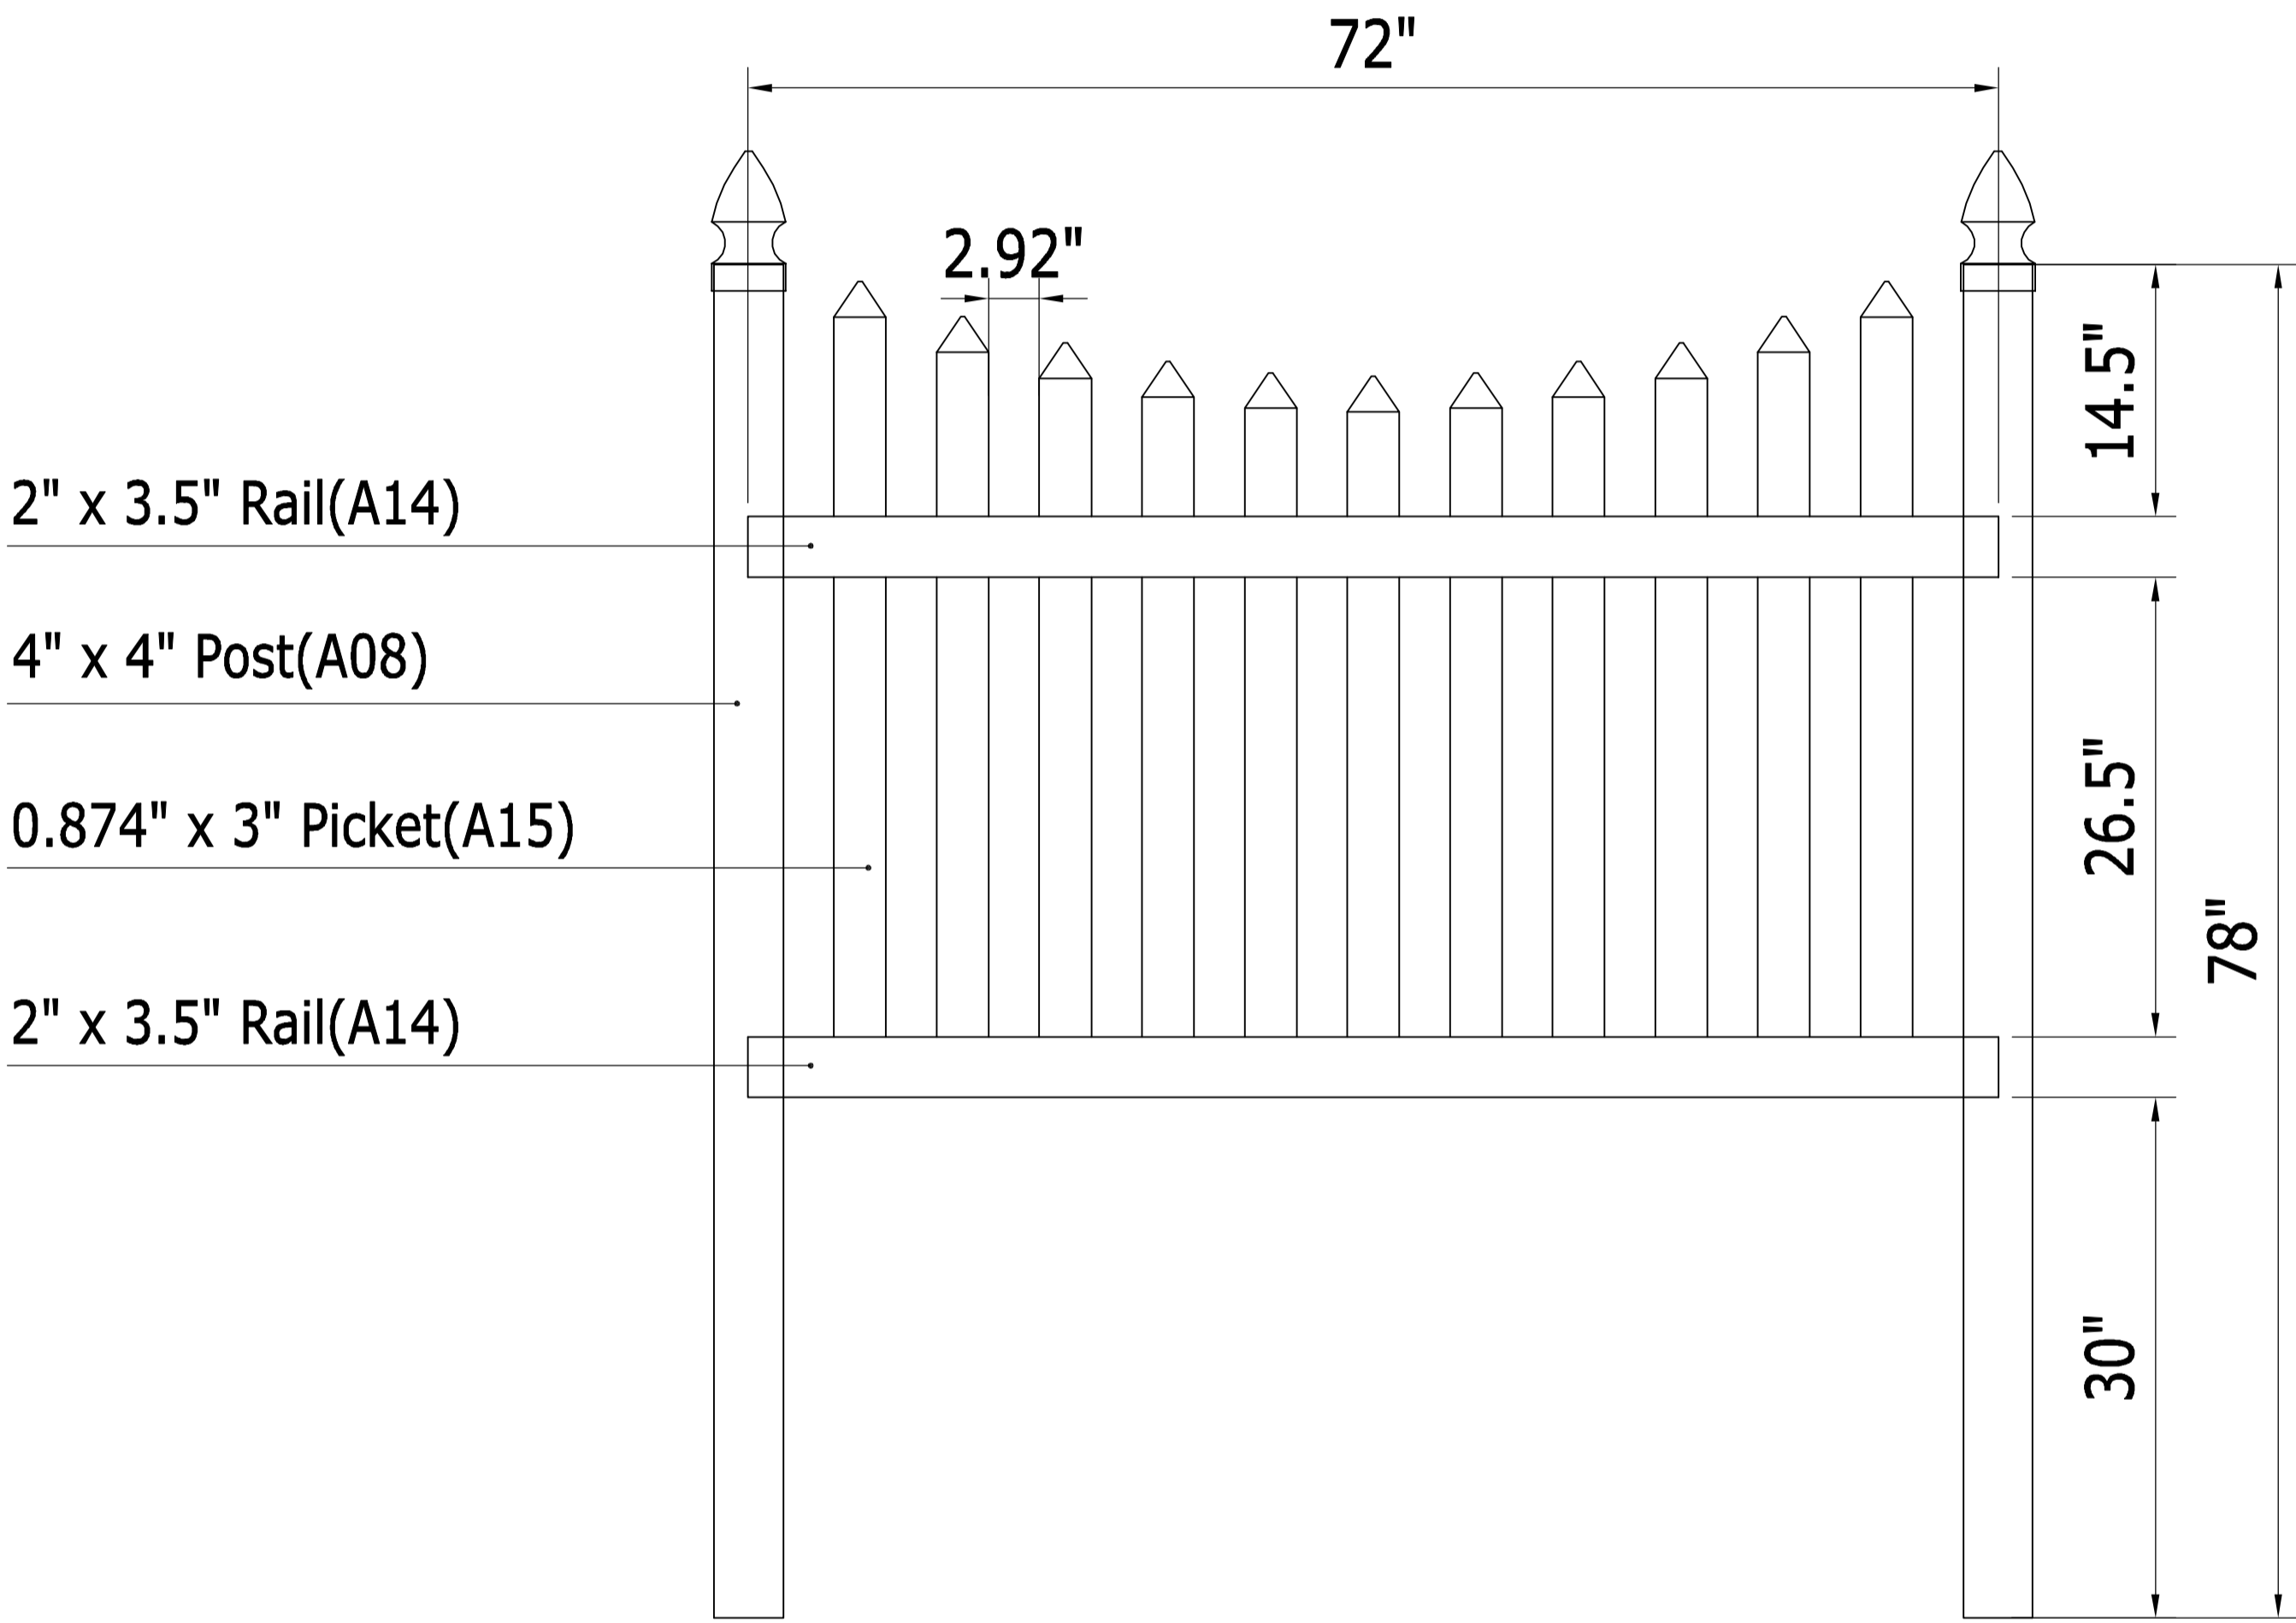

### Scalloped Picket Fence (48" H x 72" W)

- A08 length: 1981 x 1pcs
- A14 length: 1830 x 2pcs
- A15 length: 1143 x 2pcs, 1092 x 2pcs, 1052 x 2pcs  
1026 x 2pcs, 1008 x 2pcs, 1003 x 1pcs

### Scalloped Picket Fence (48" H x 72" W)

- A08 length: 78" x 1pcs
- A14 length: 72" x 2pcs
- A15 length: 45" x 2pcs, 43" x 2pcs, 41.42" x 2pcs  
40.4" x 2pcs, 39.7" x 2pcs, 39.5" x 1pcs