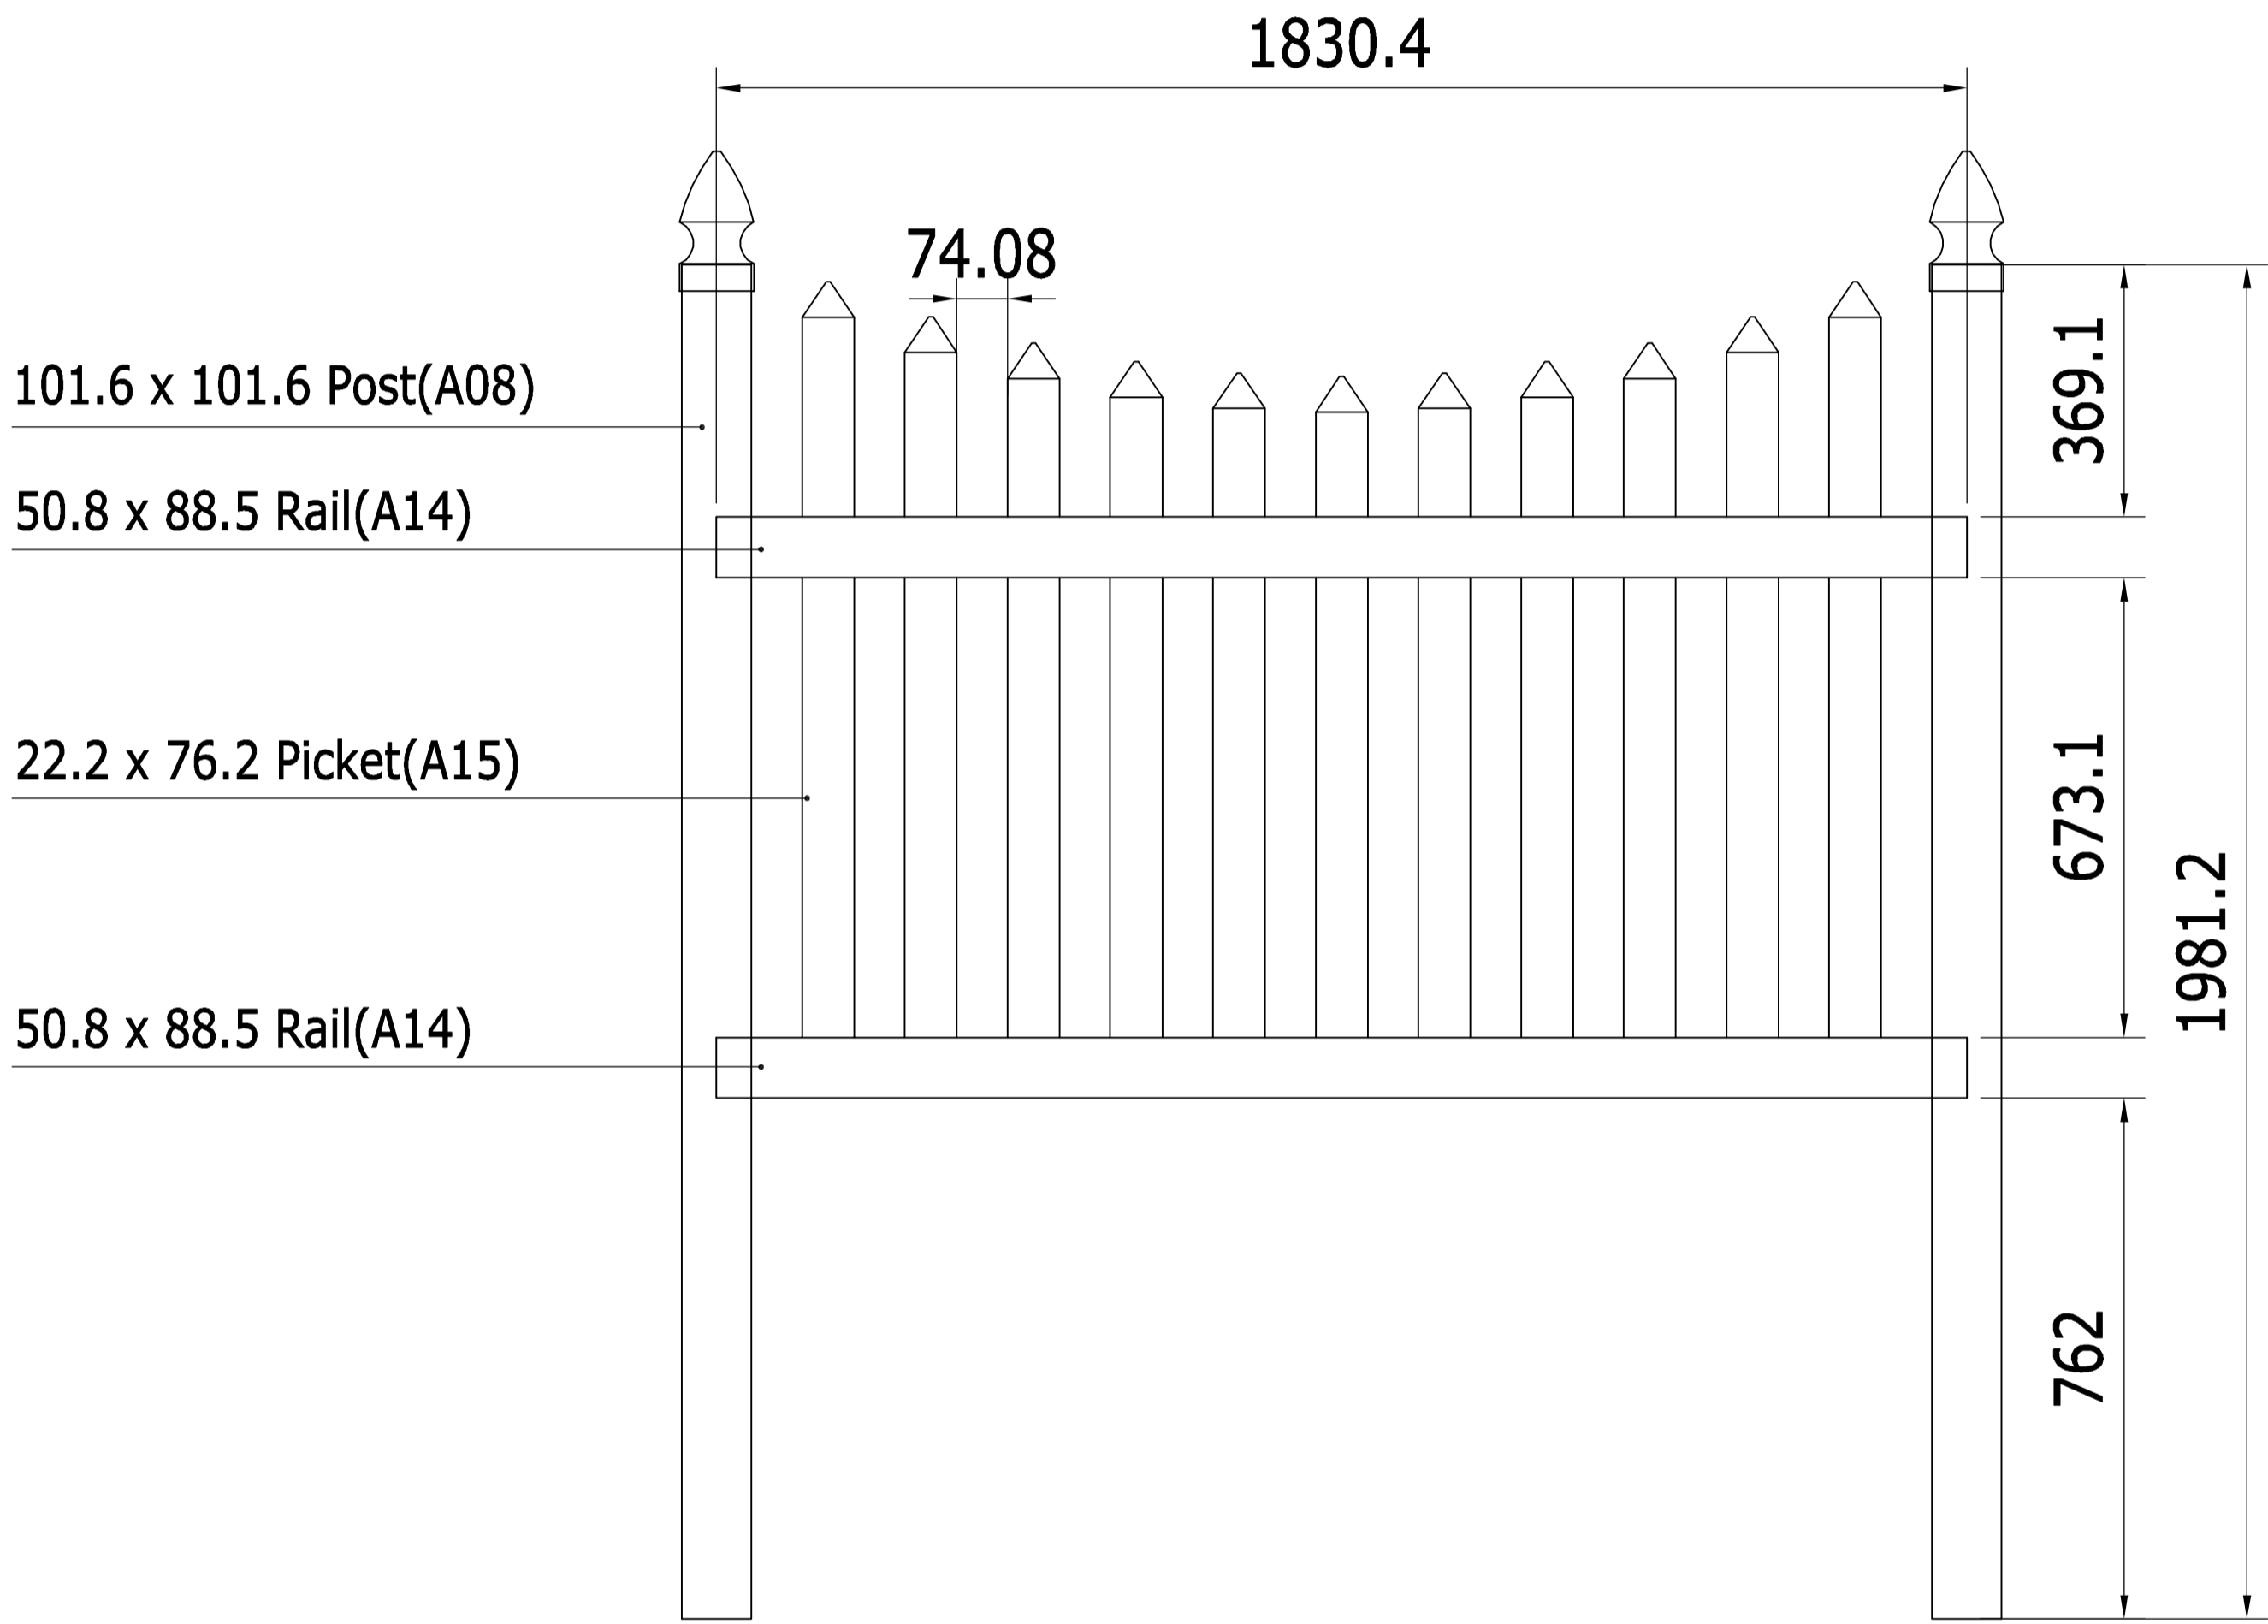

### Scalloped Picket Fence (48" H x 72" W)

- A08 length: 1981 x 1pcs
- A14 length: 1830 x 2pcs
- A15 length: 1143 x 2pcs, 1092 x 2pcs, 1052 x 2pcs  
1026 x 2pcs, 1008 x 2pcs, 1003 x 1pcs

### Scalloped Picket Fence (48" H x 72" W)

- A08 length: 78" x 1pcs
- A14 length: 72" x 2pcs
- A15 length: 45" x 2pcs, 43" x 2pcs, 41.42" x 2pcs  
40.4" x 2pcs, 39.7" x 2pcs, 39.5" x 1pcs