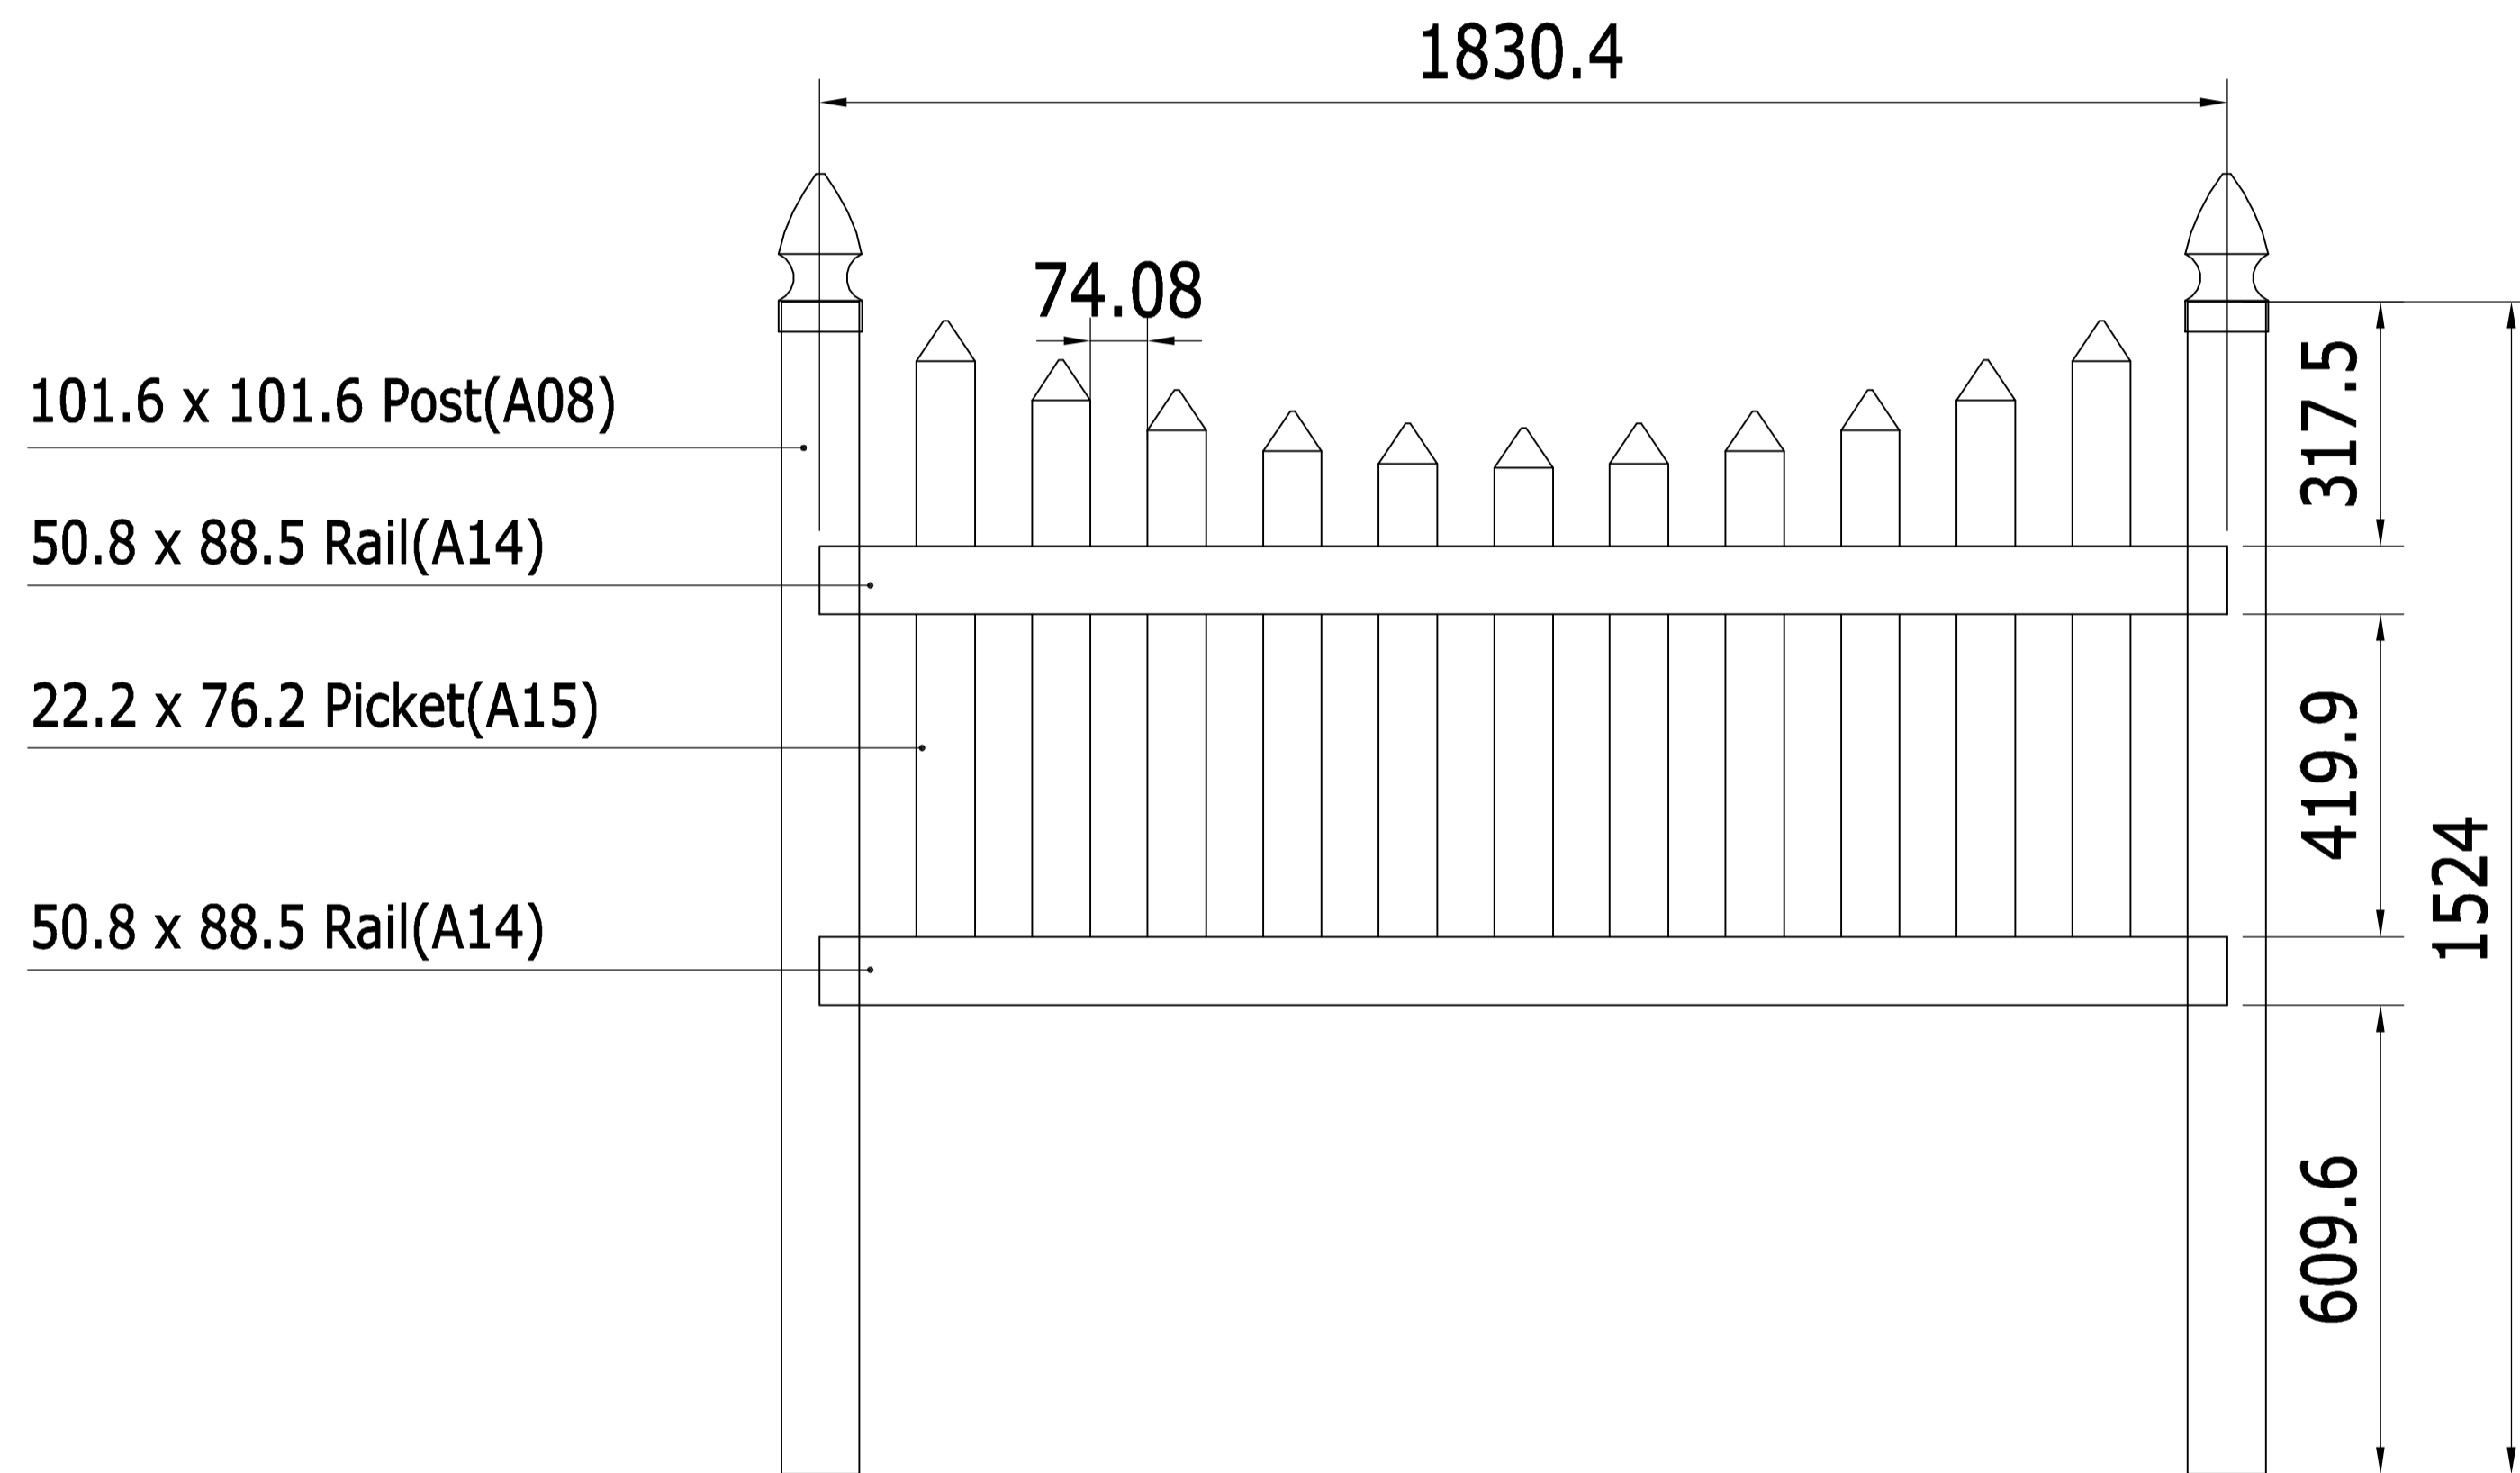

Scalloped Picket Fence (36" H × 72" W)

A08 length: 1524 x 1pcs
 A14 length: 1830 x 2pcs
 A15 length: 838 x 2pcs, 787 x 2pcs, 747 x 2pcs
 719 x 2pcs, 704 x 2pcs, 698 x 1pcs

Scalloped Picket Fence (36" H × 72" W)

A08 length: 60" x 1pcs
 A14 length: 72" x 2pcs
 A15 length: 33" x 2pcs, 31" x 2pcs, 29.4" x 2pcs
 28.3"x 2pcs, 27.7" x 2pcs, 27.5" x 1pcs