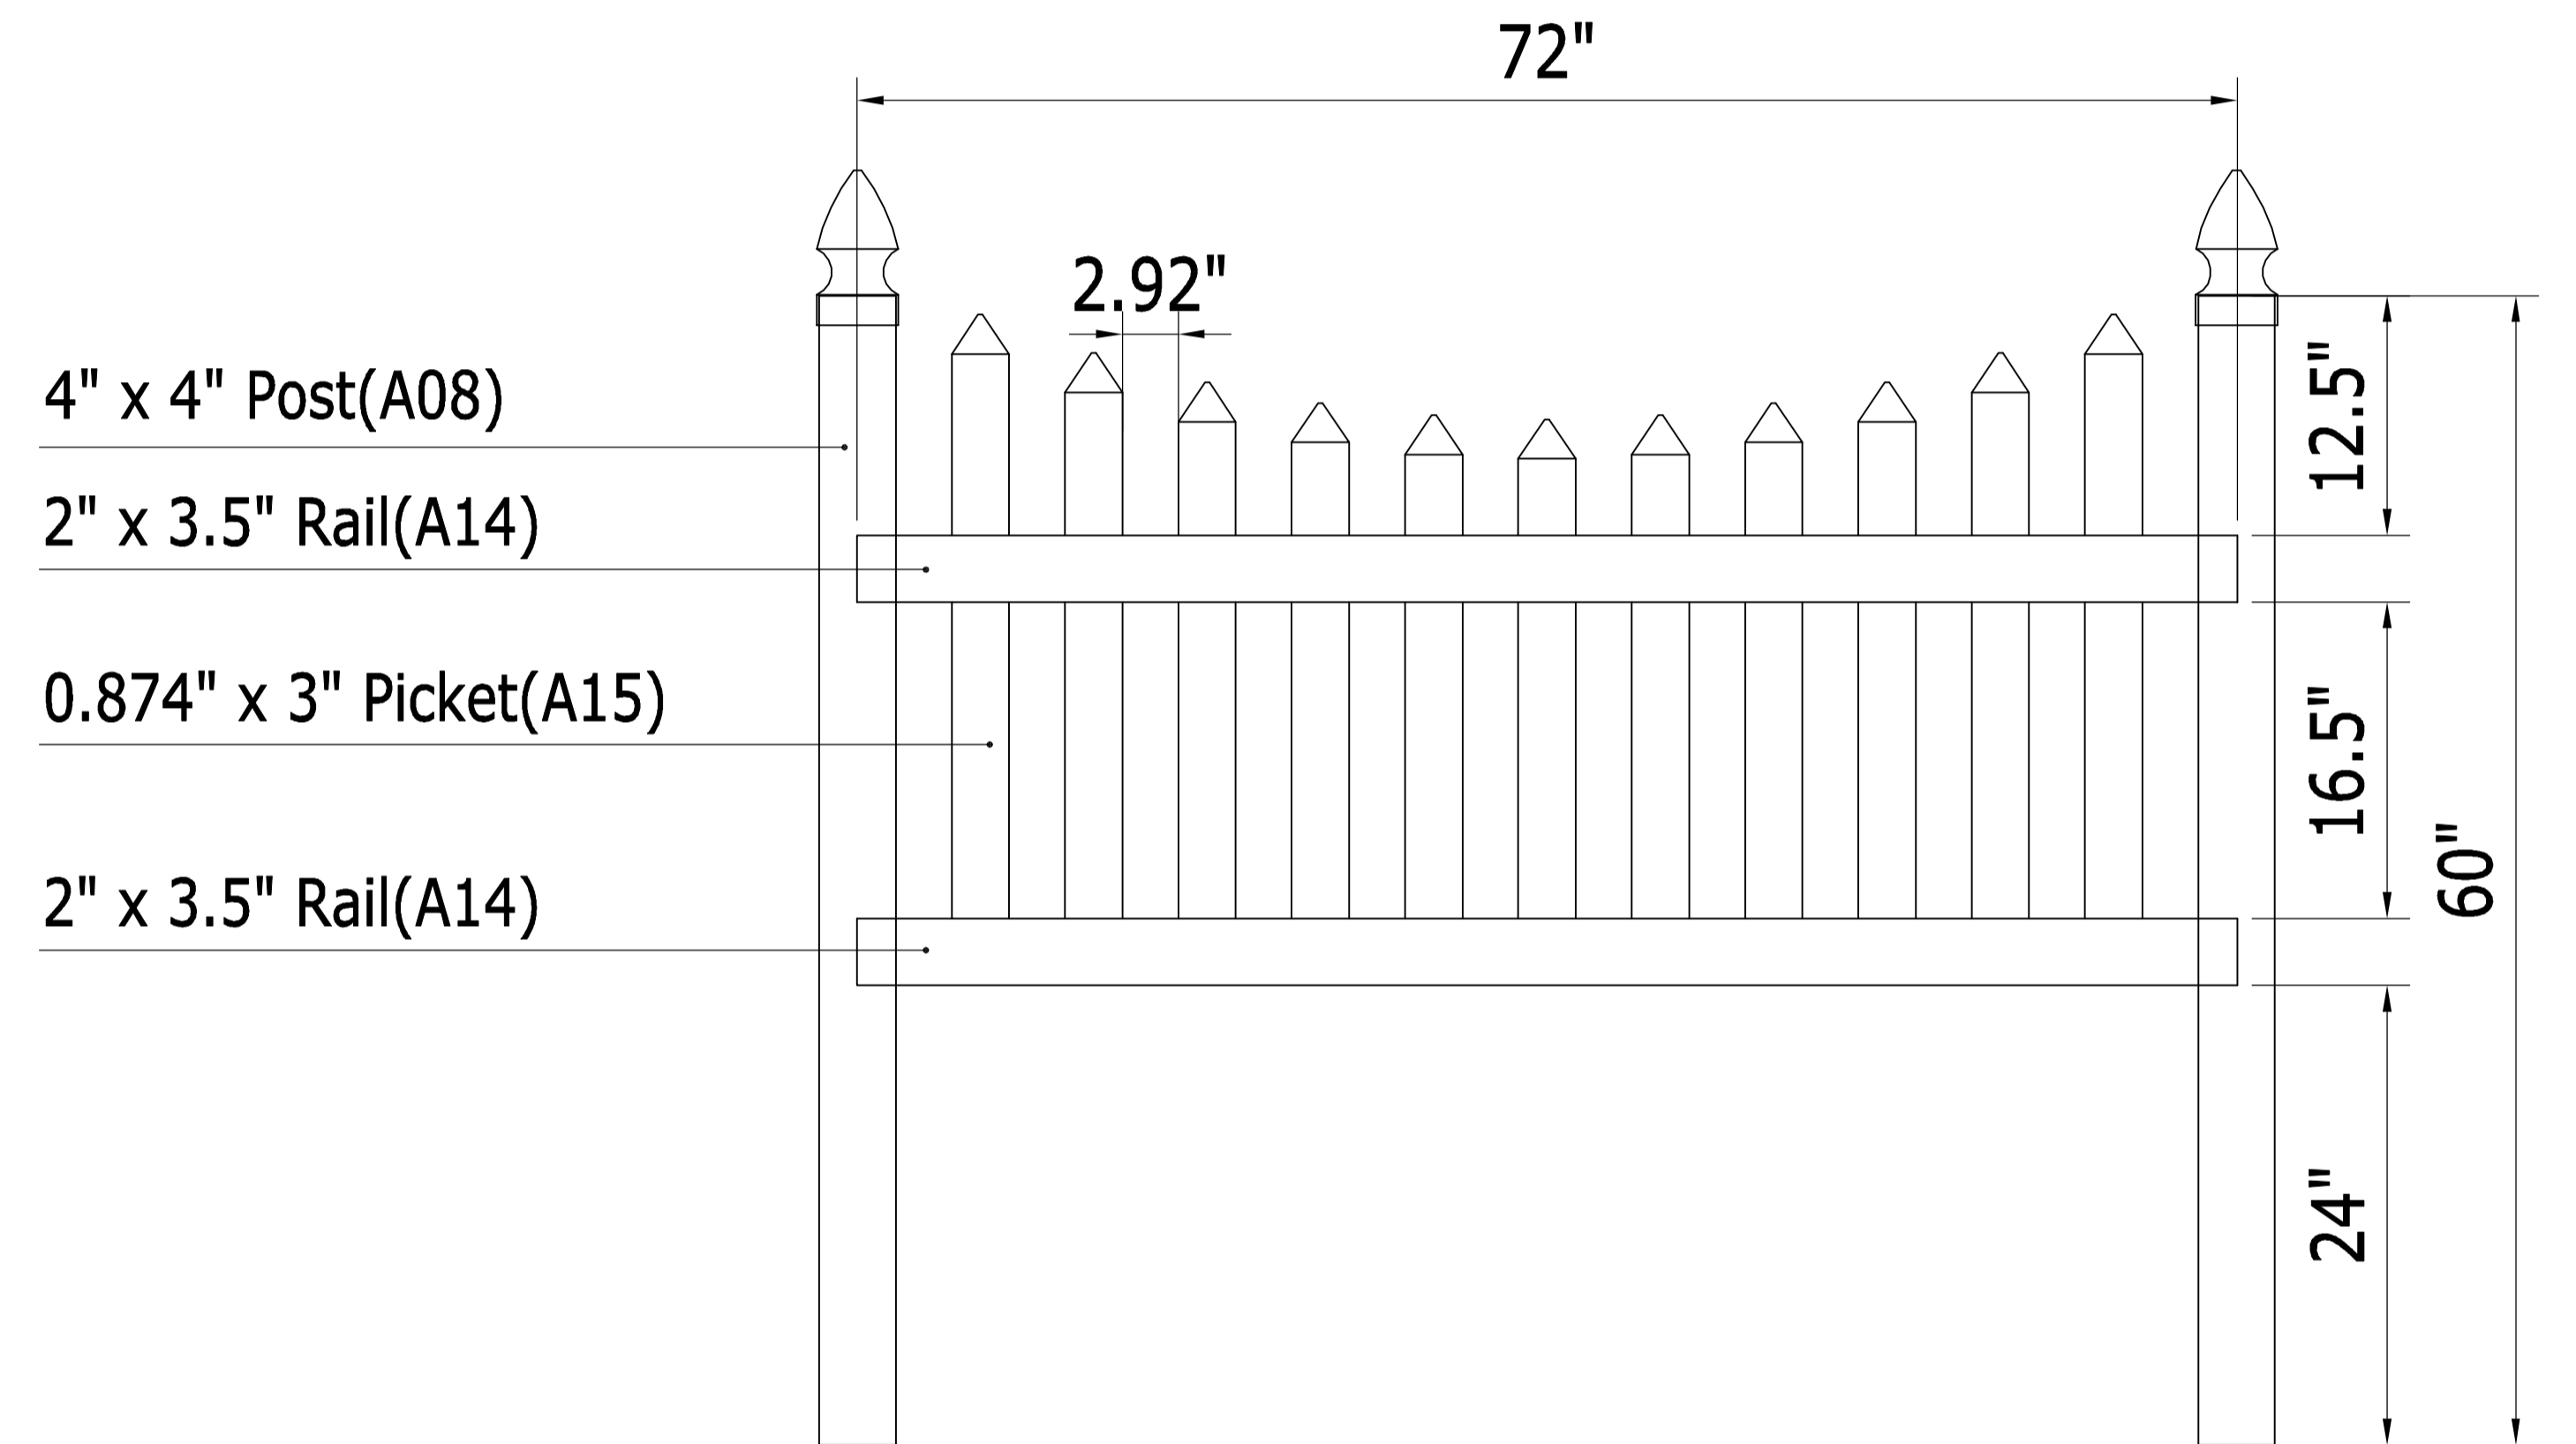

Scalloped Picket Fence (36" H × 72" W)

A08 length: 1524 x 1pcs
 A14 length: 1830 x 2pcs
 A15 length: 838 x 2pcs, 787 x 2pcs, 747 x 2pcs
 719 x 2pcs, 704 x 2pcs, 698 x 1pcs

Scalloped Picket Fence (36" H × 72" W)

A08 length: 60" x 1pcs
 A14 length: 72" x 2pcs
 A15 length: 33" x 2pcs, 31" x 2pcs, 29.4" x 2pcs
 28.3"x 2pcs, 27.7" x 2pcs, 27.5" x 1pcs