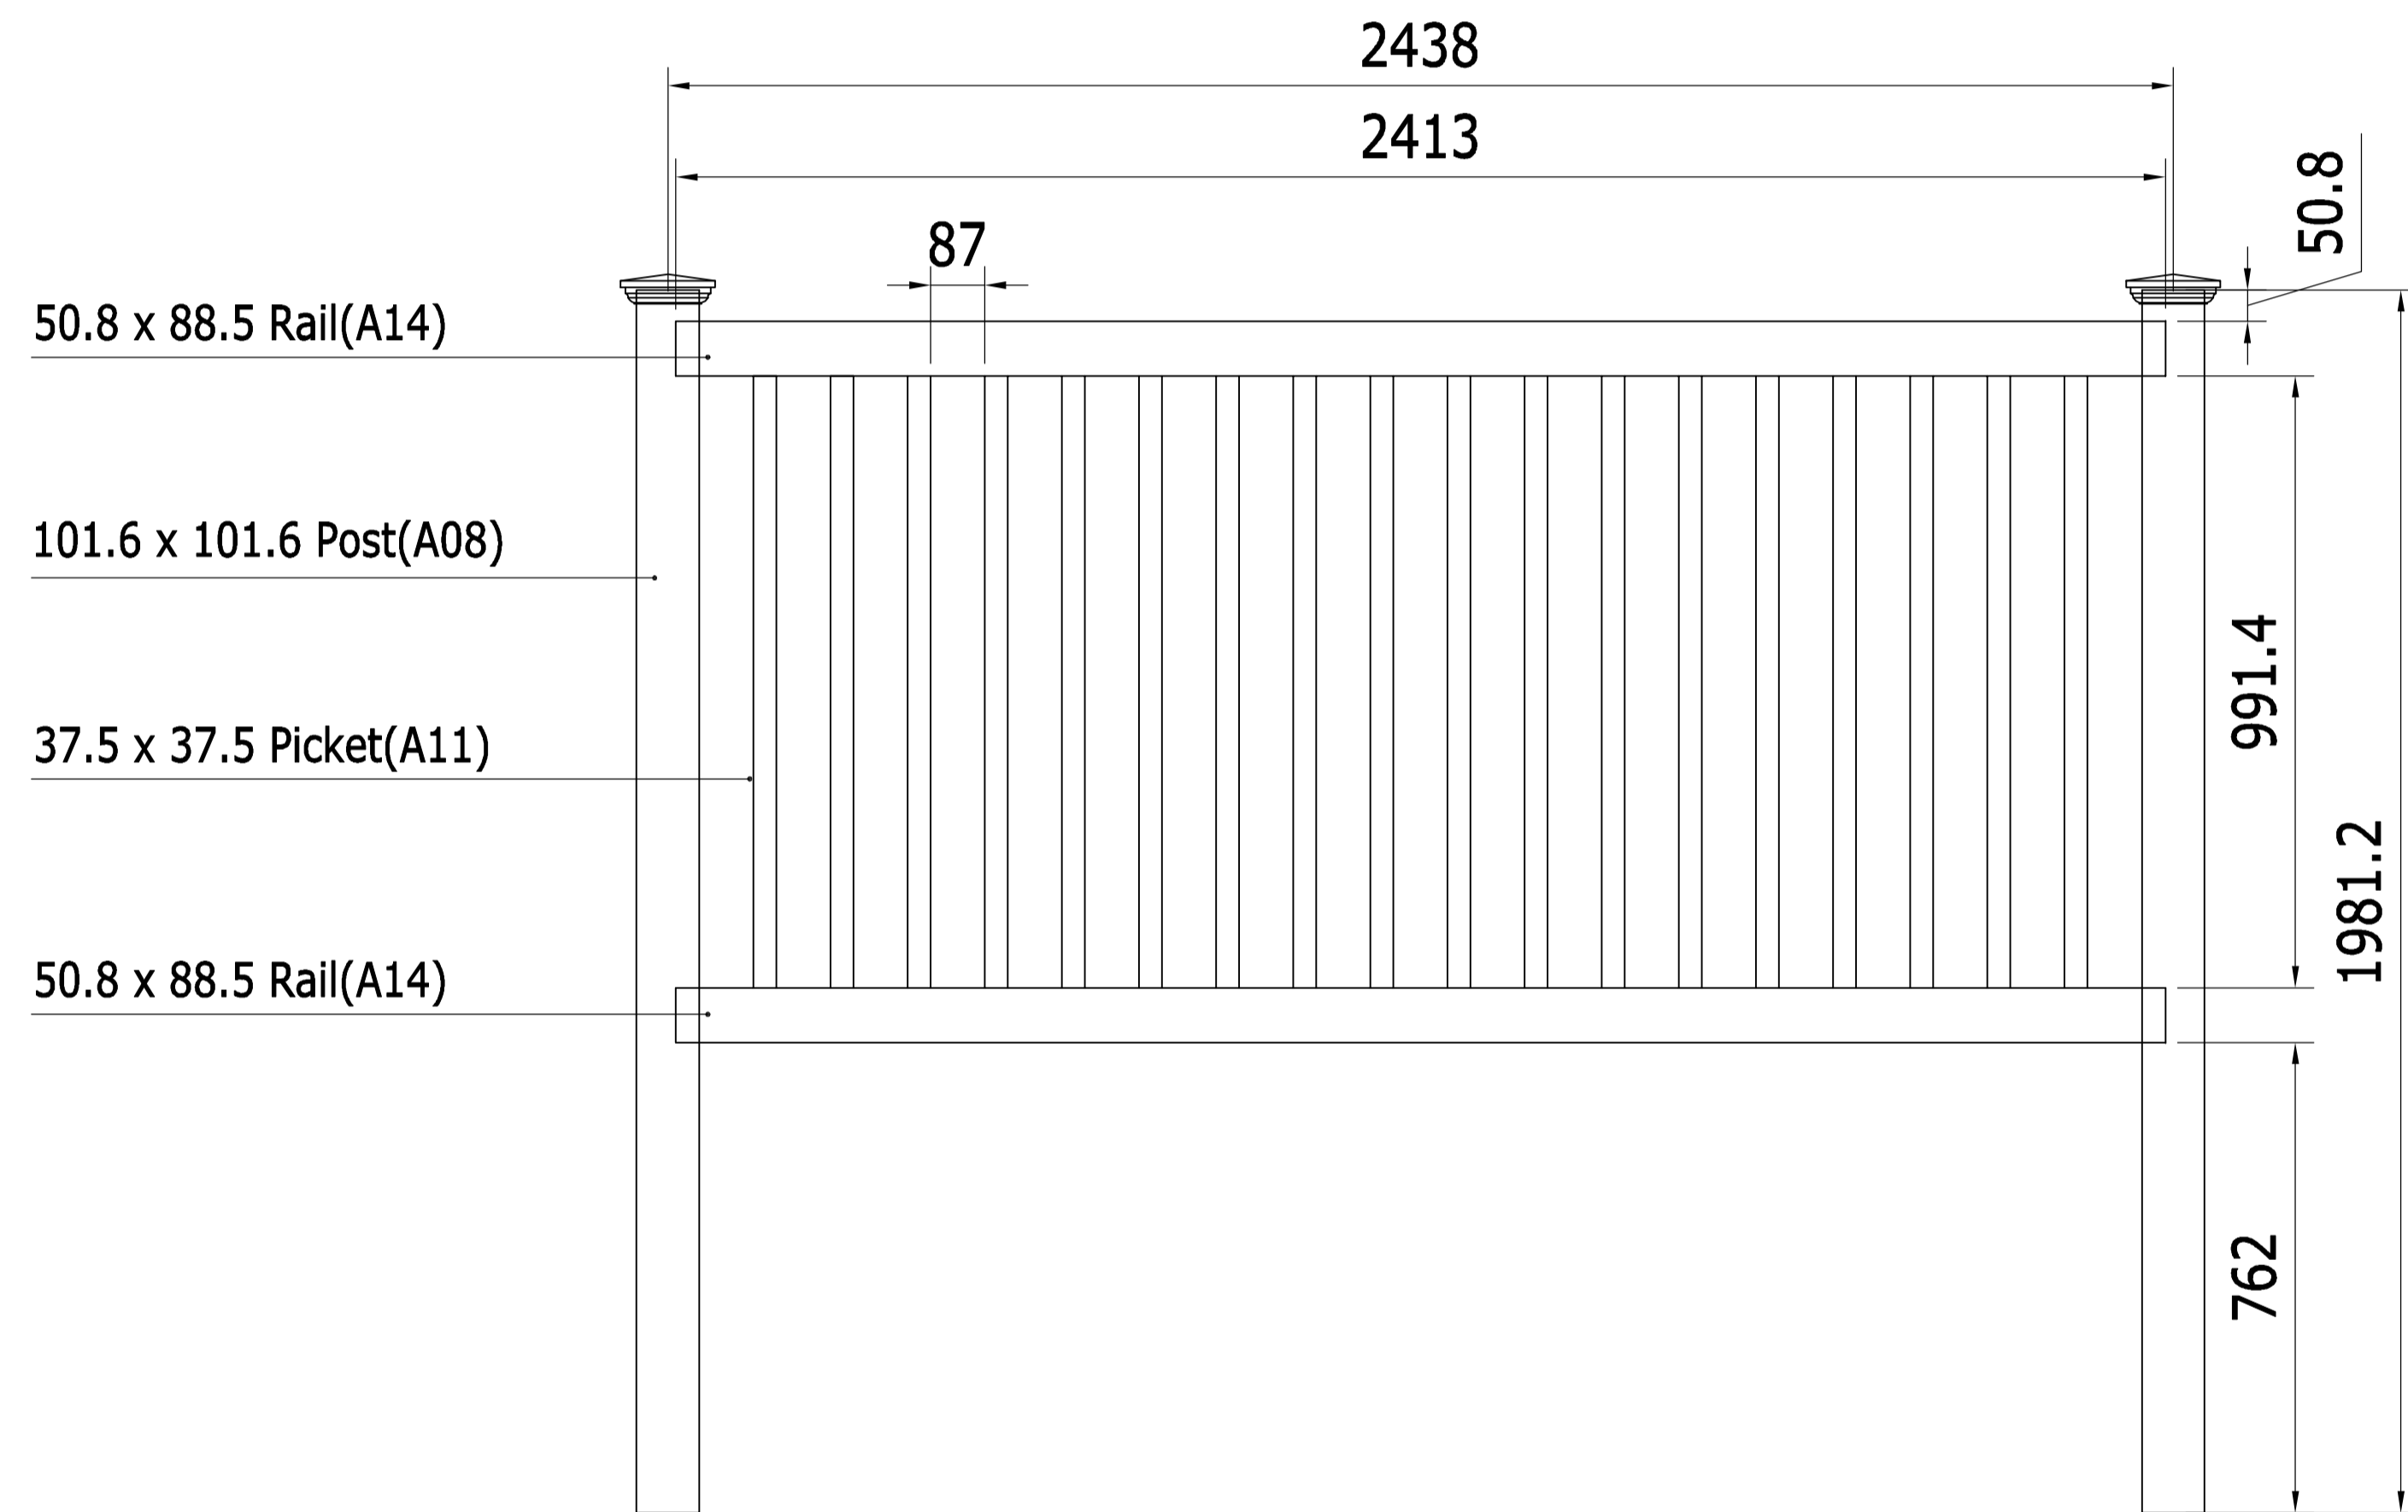

Niagra Pool Fence (48" H × 96" W)

A08 length: 1981 x 1pcs
 A14 length: 2413 x 2pcs
 A11 length: 1143 x 18pcs

Niagra Pool Fence (48" H × 96" W)

A08 length: 78" x 1pcs
 A14 length: 95" x 2pcs
 A11 length: 45" x 18pcs