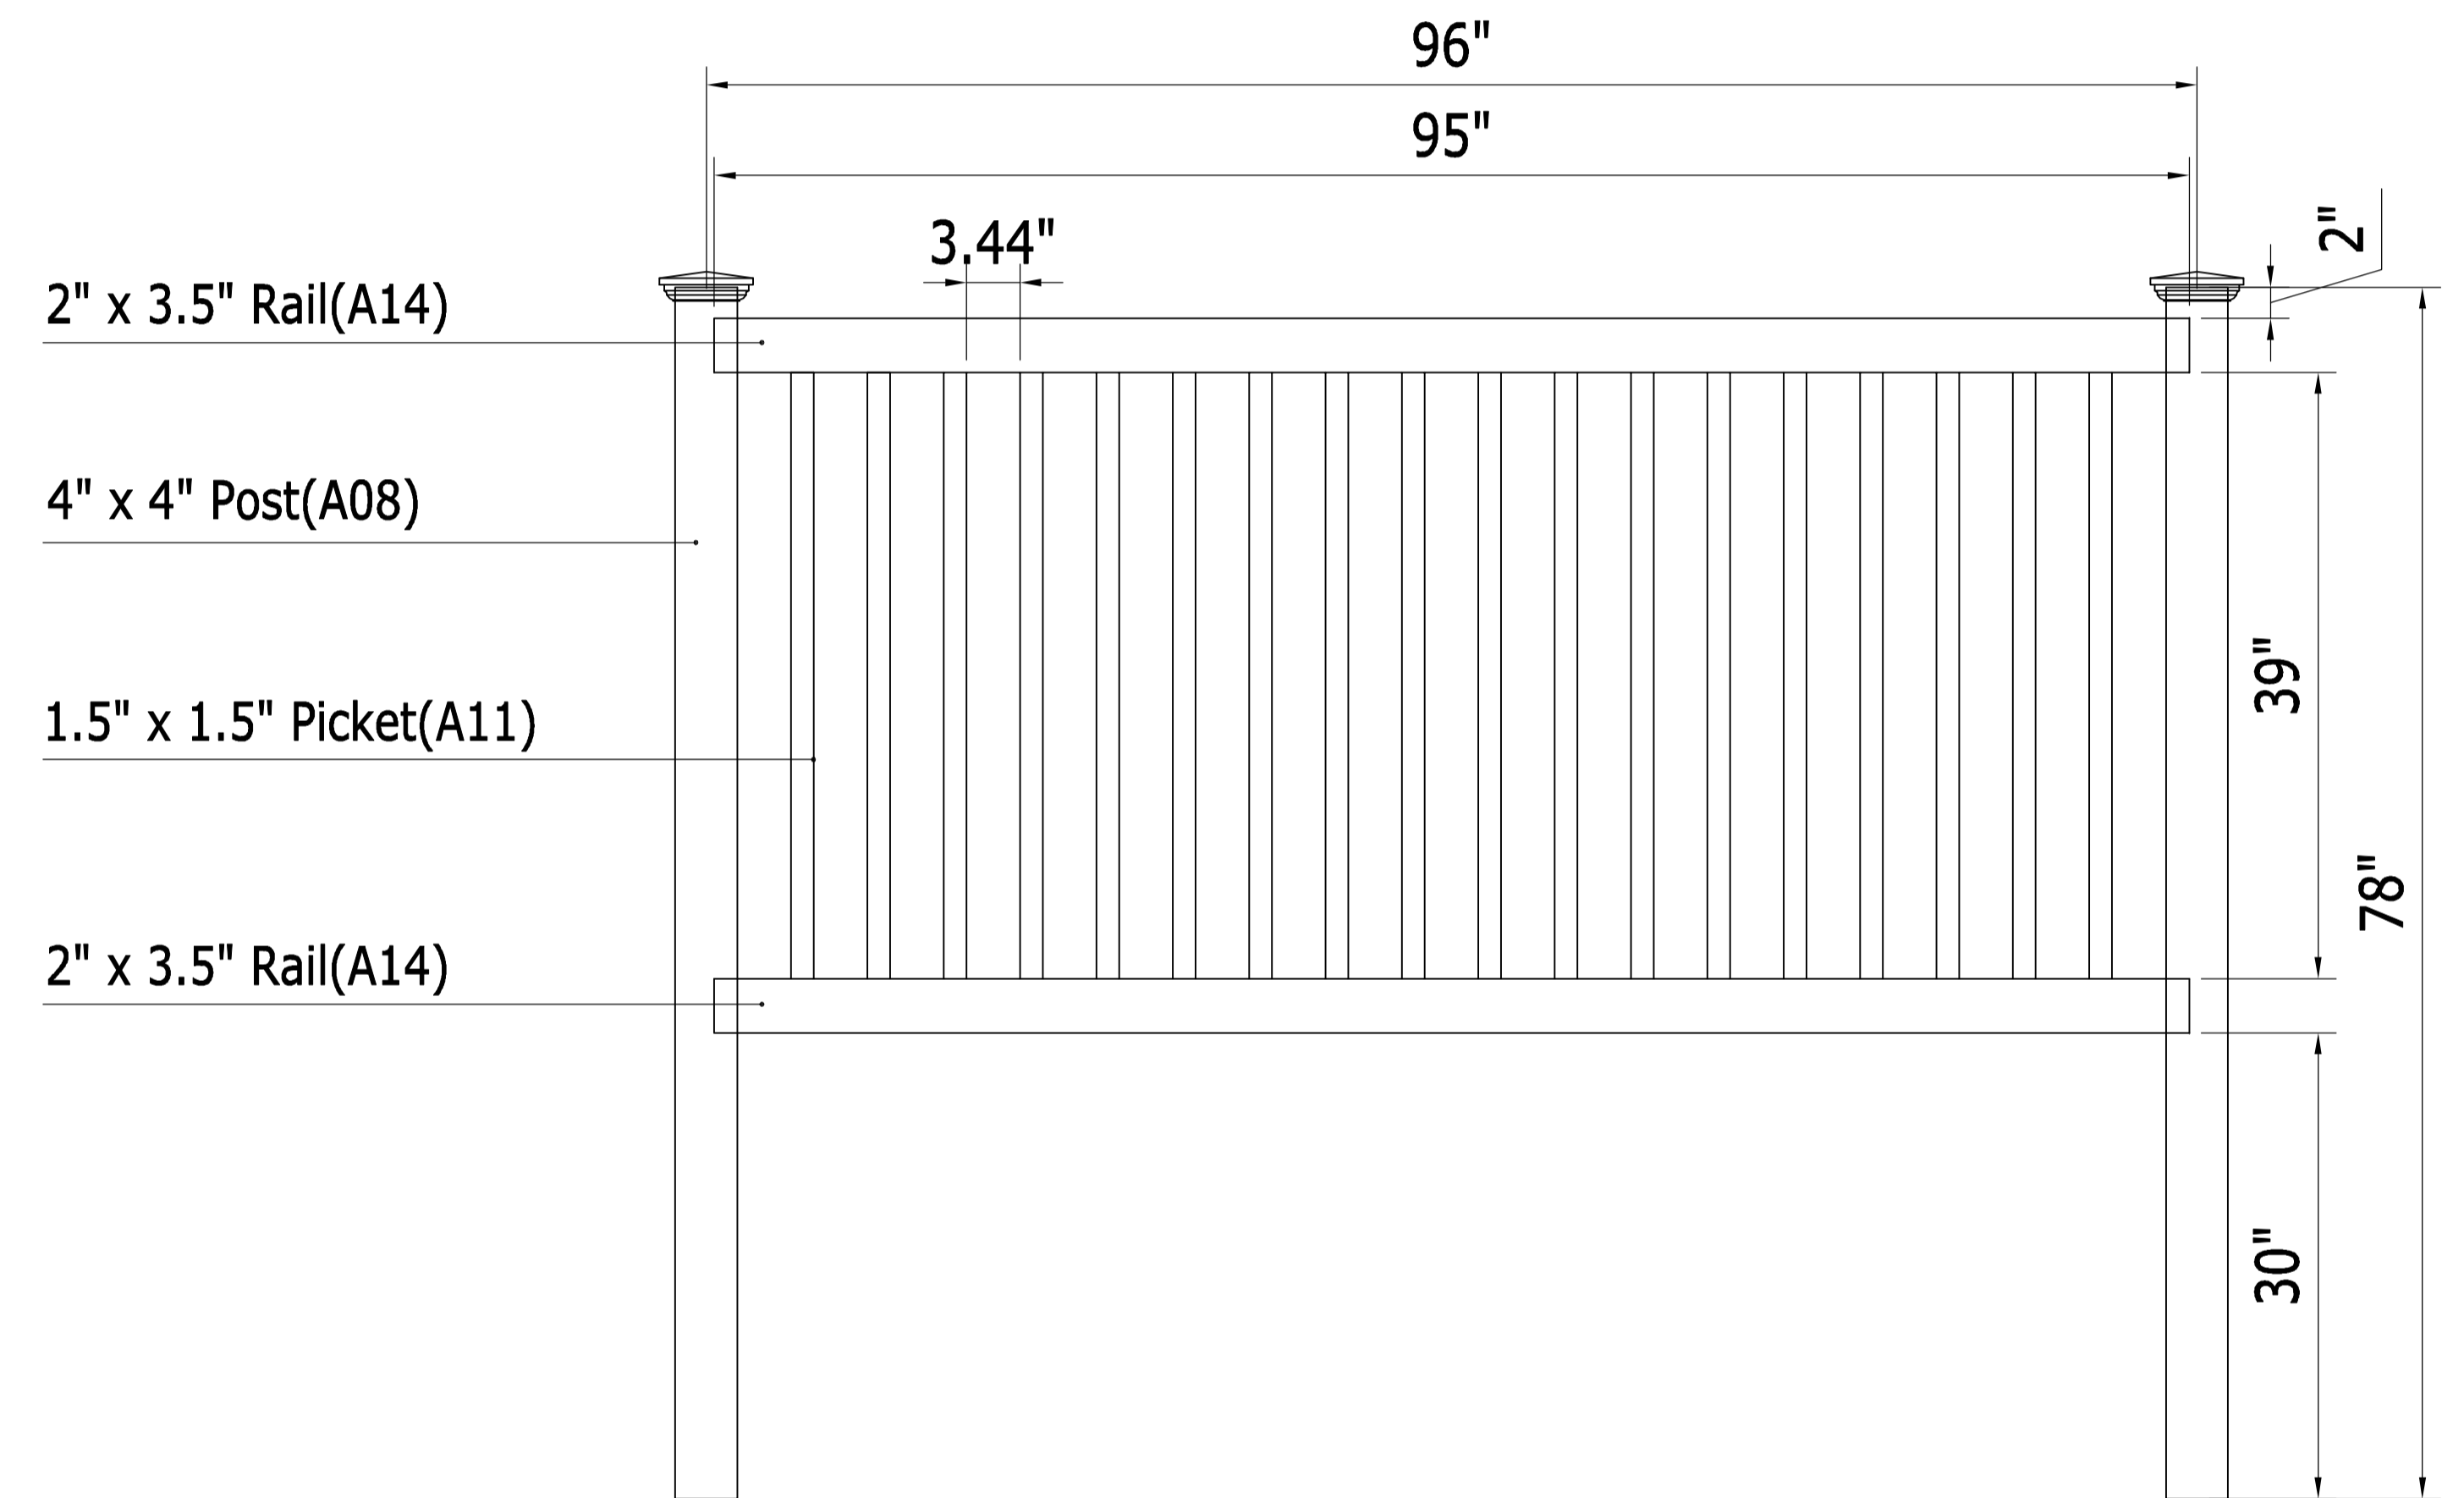

Niagra Pool Fence (48" H × 96" W)

A08 length: 1981 x 1pcs
 A14 length: 2413 x 2pcs
 A11 length: 1143 x 18pcs

Niagra Pool Fence (48" H × 96" W)

A08 length: 78" x 1pcs
 A14 length: 95" x 2pcs
 A11 length: 45" x 18pcs