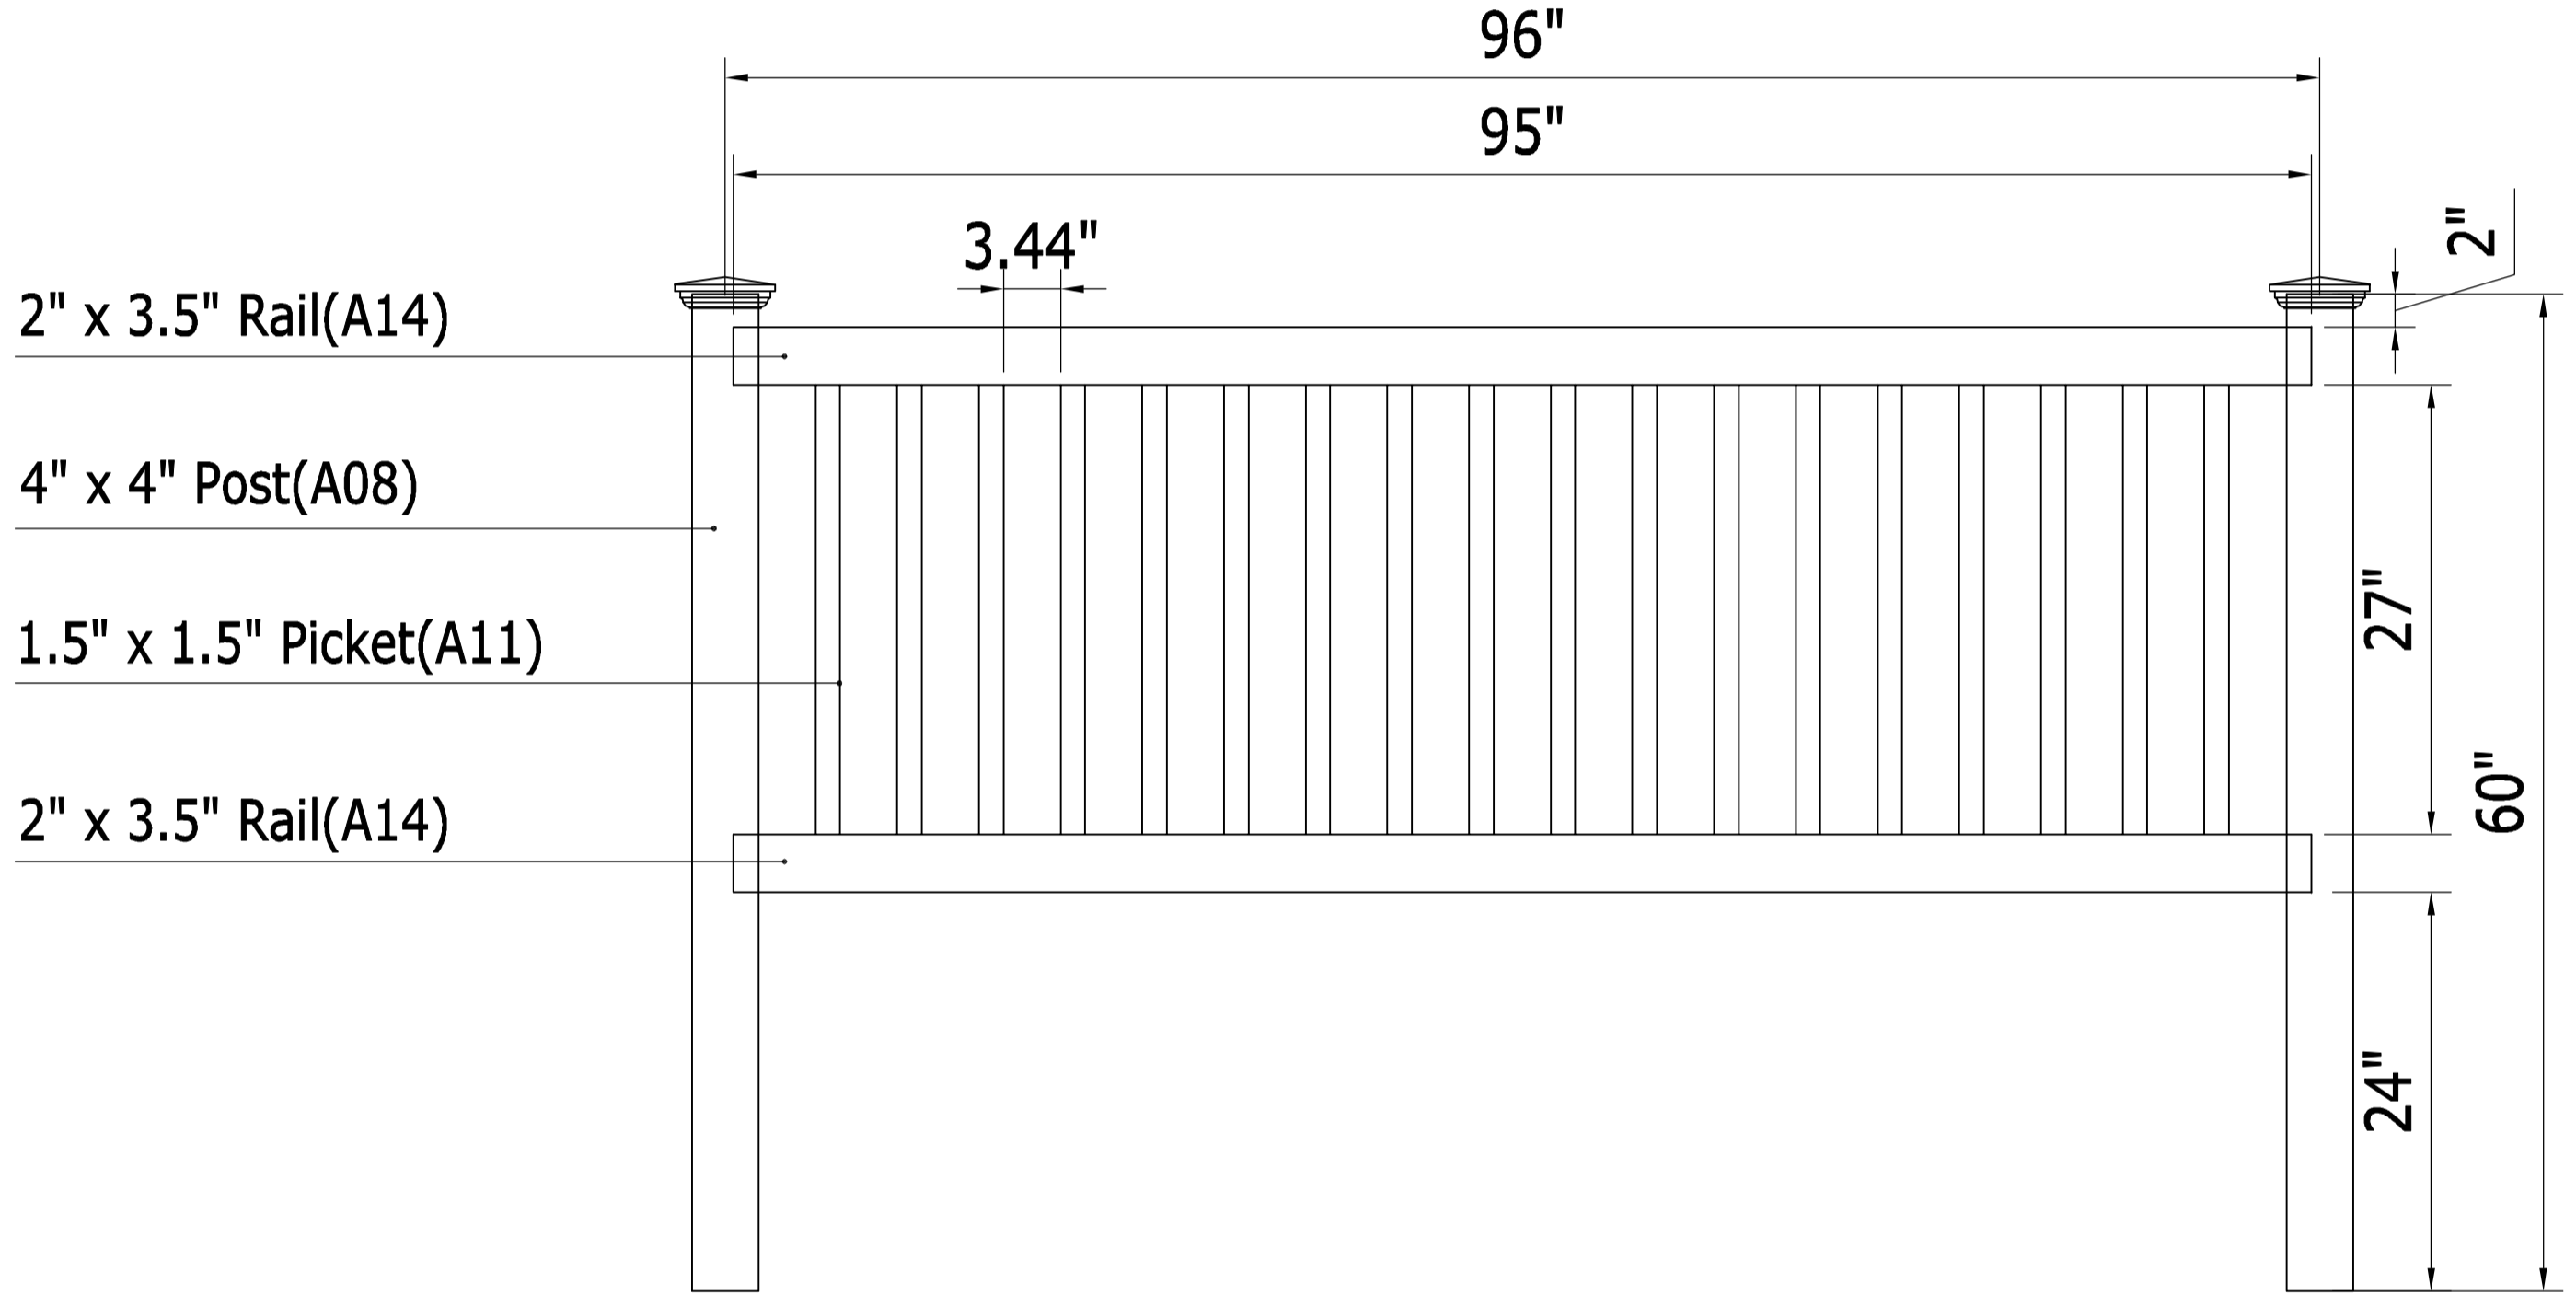

Niagra Pool Fence (36" H x 96" W)

- A08 length: 1524 x 1pcs
- A14 length: 2413 x 2pcs
- A11 length: 838 x 18pcs

Niagra Pool Fence (36" H x 96" W)

- A08 length: 60" x 1pcs
- A14 length: 95" x 2pcs
- A11 length: 33" x 18pcs