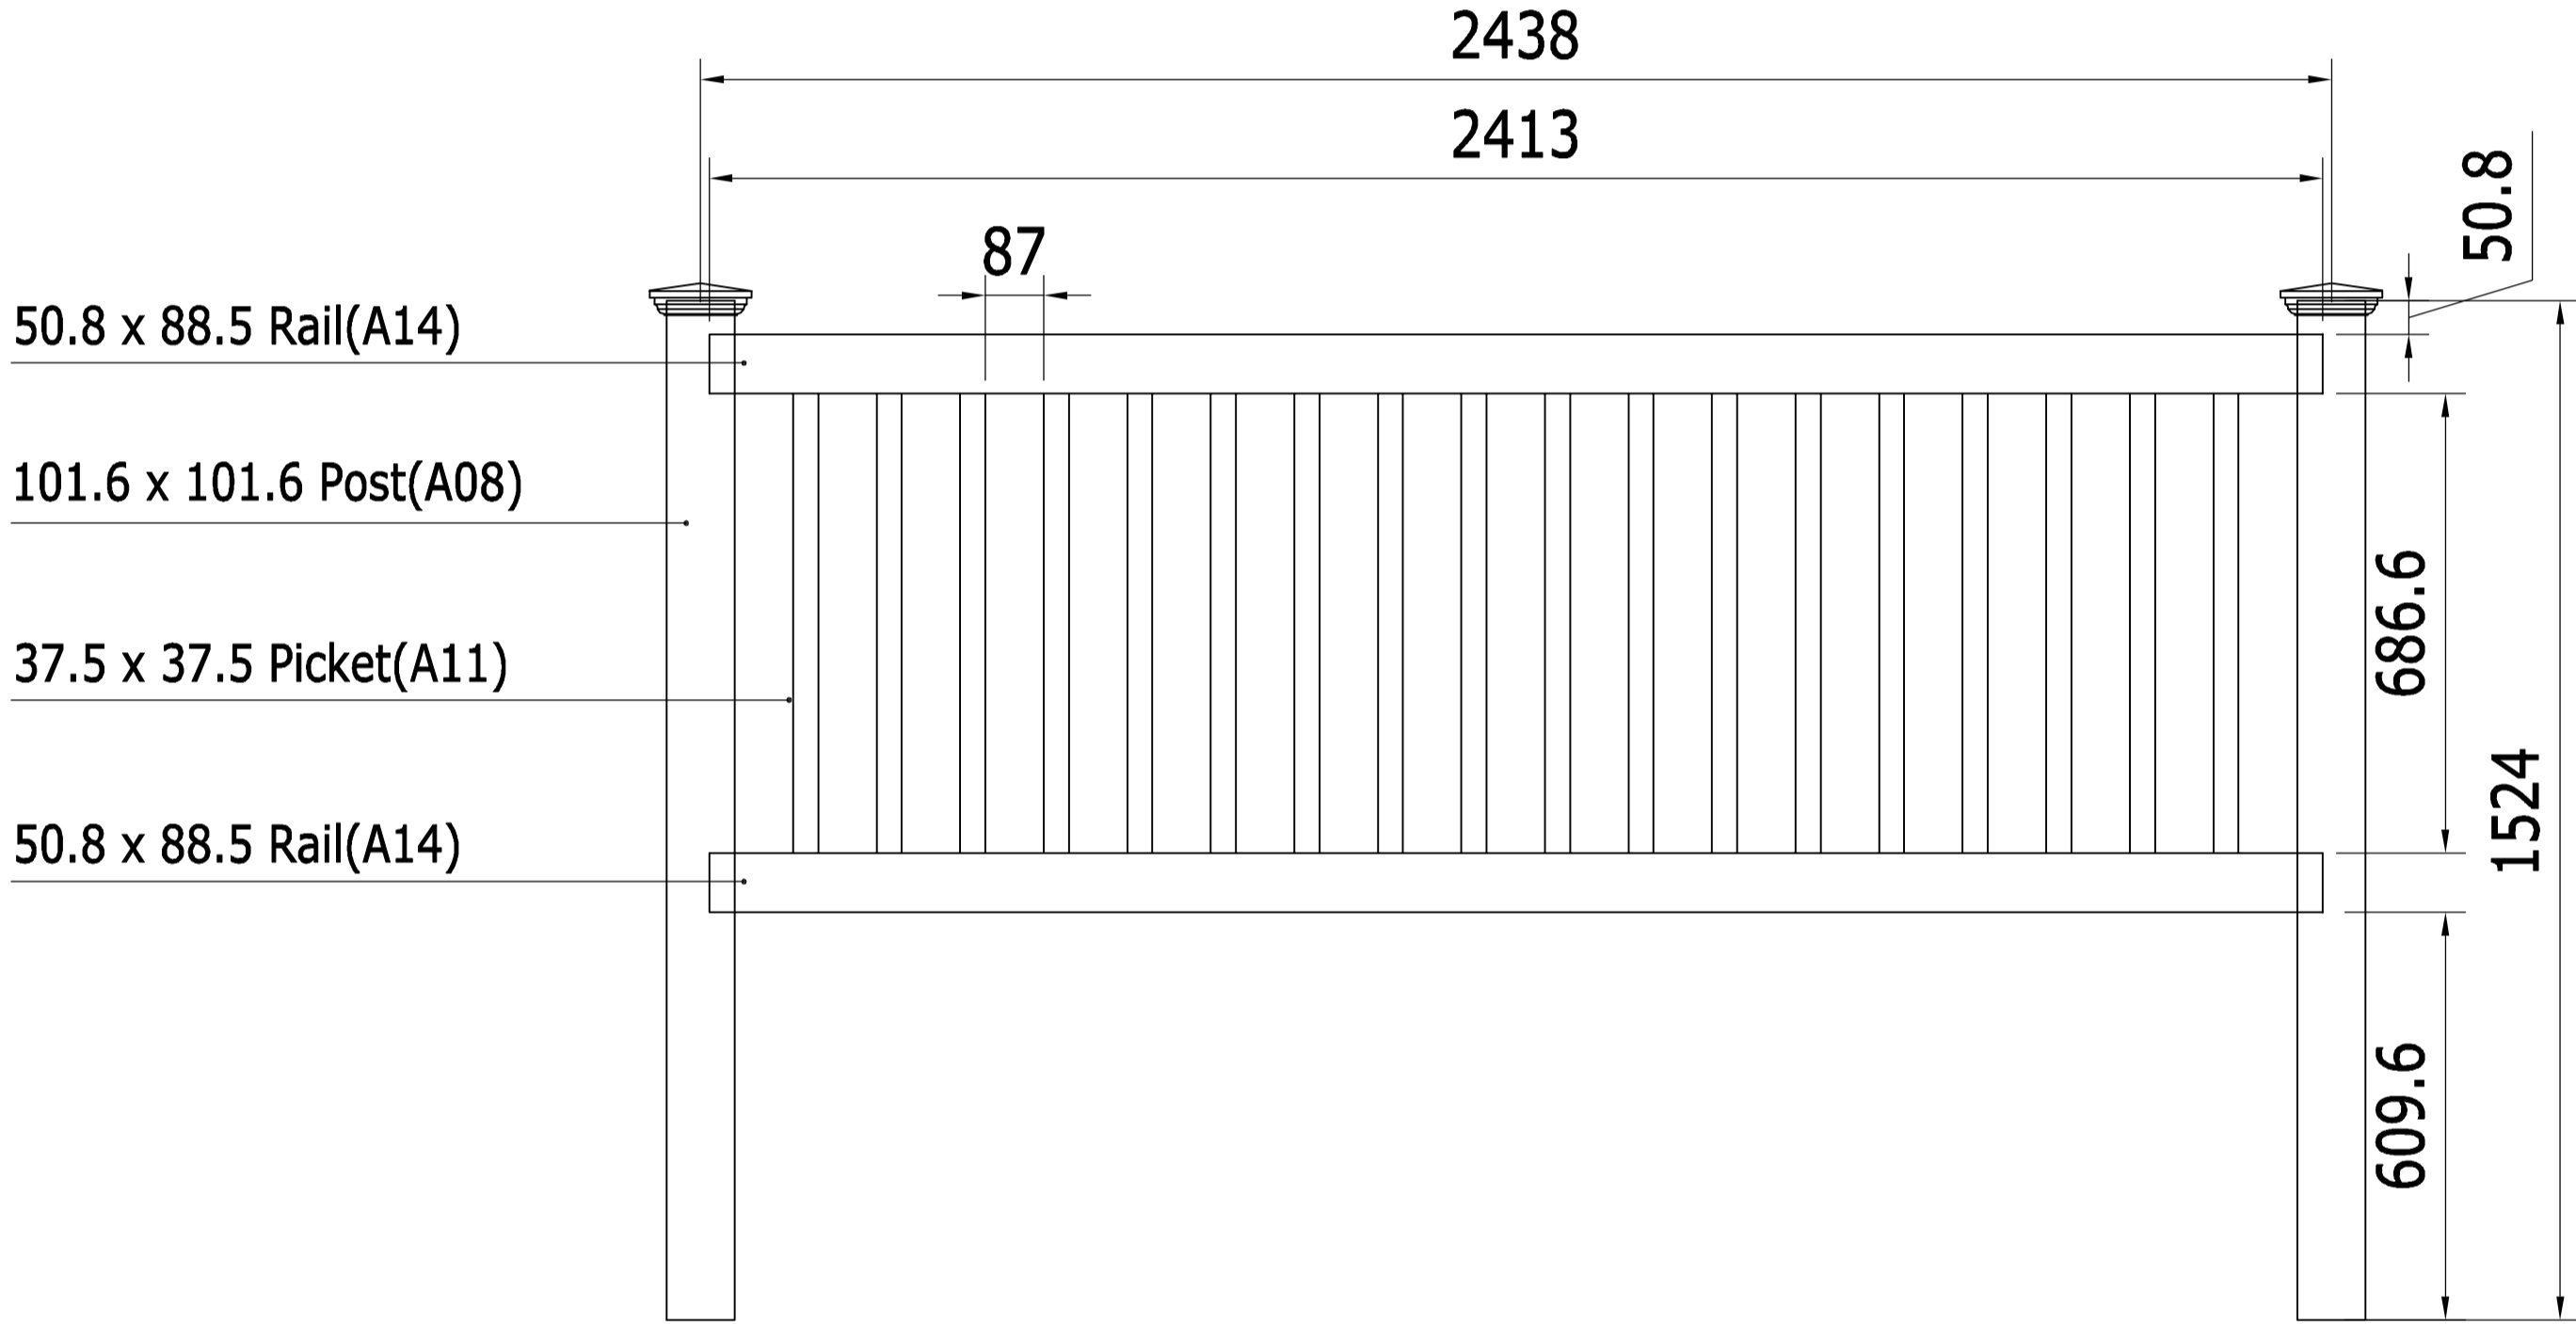

Niagra Pool Fence (36" H x 96" W)

- A08 length: 1524 x 1pcs
- A14 length: 2413 x 2pcs
- A11 length: 838 x 18pcs

Niagra Pool Fence (36" H x 96" W)

- A08 length: 60" x 1pcs
- A14 length: 95" x 2pcs
- A11 length: 33" x 18pcs