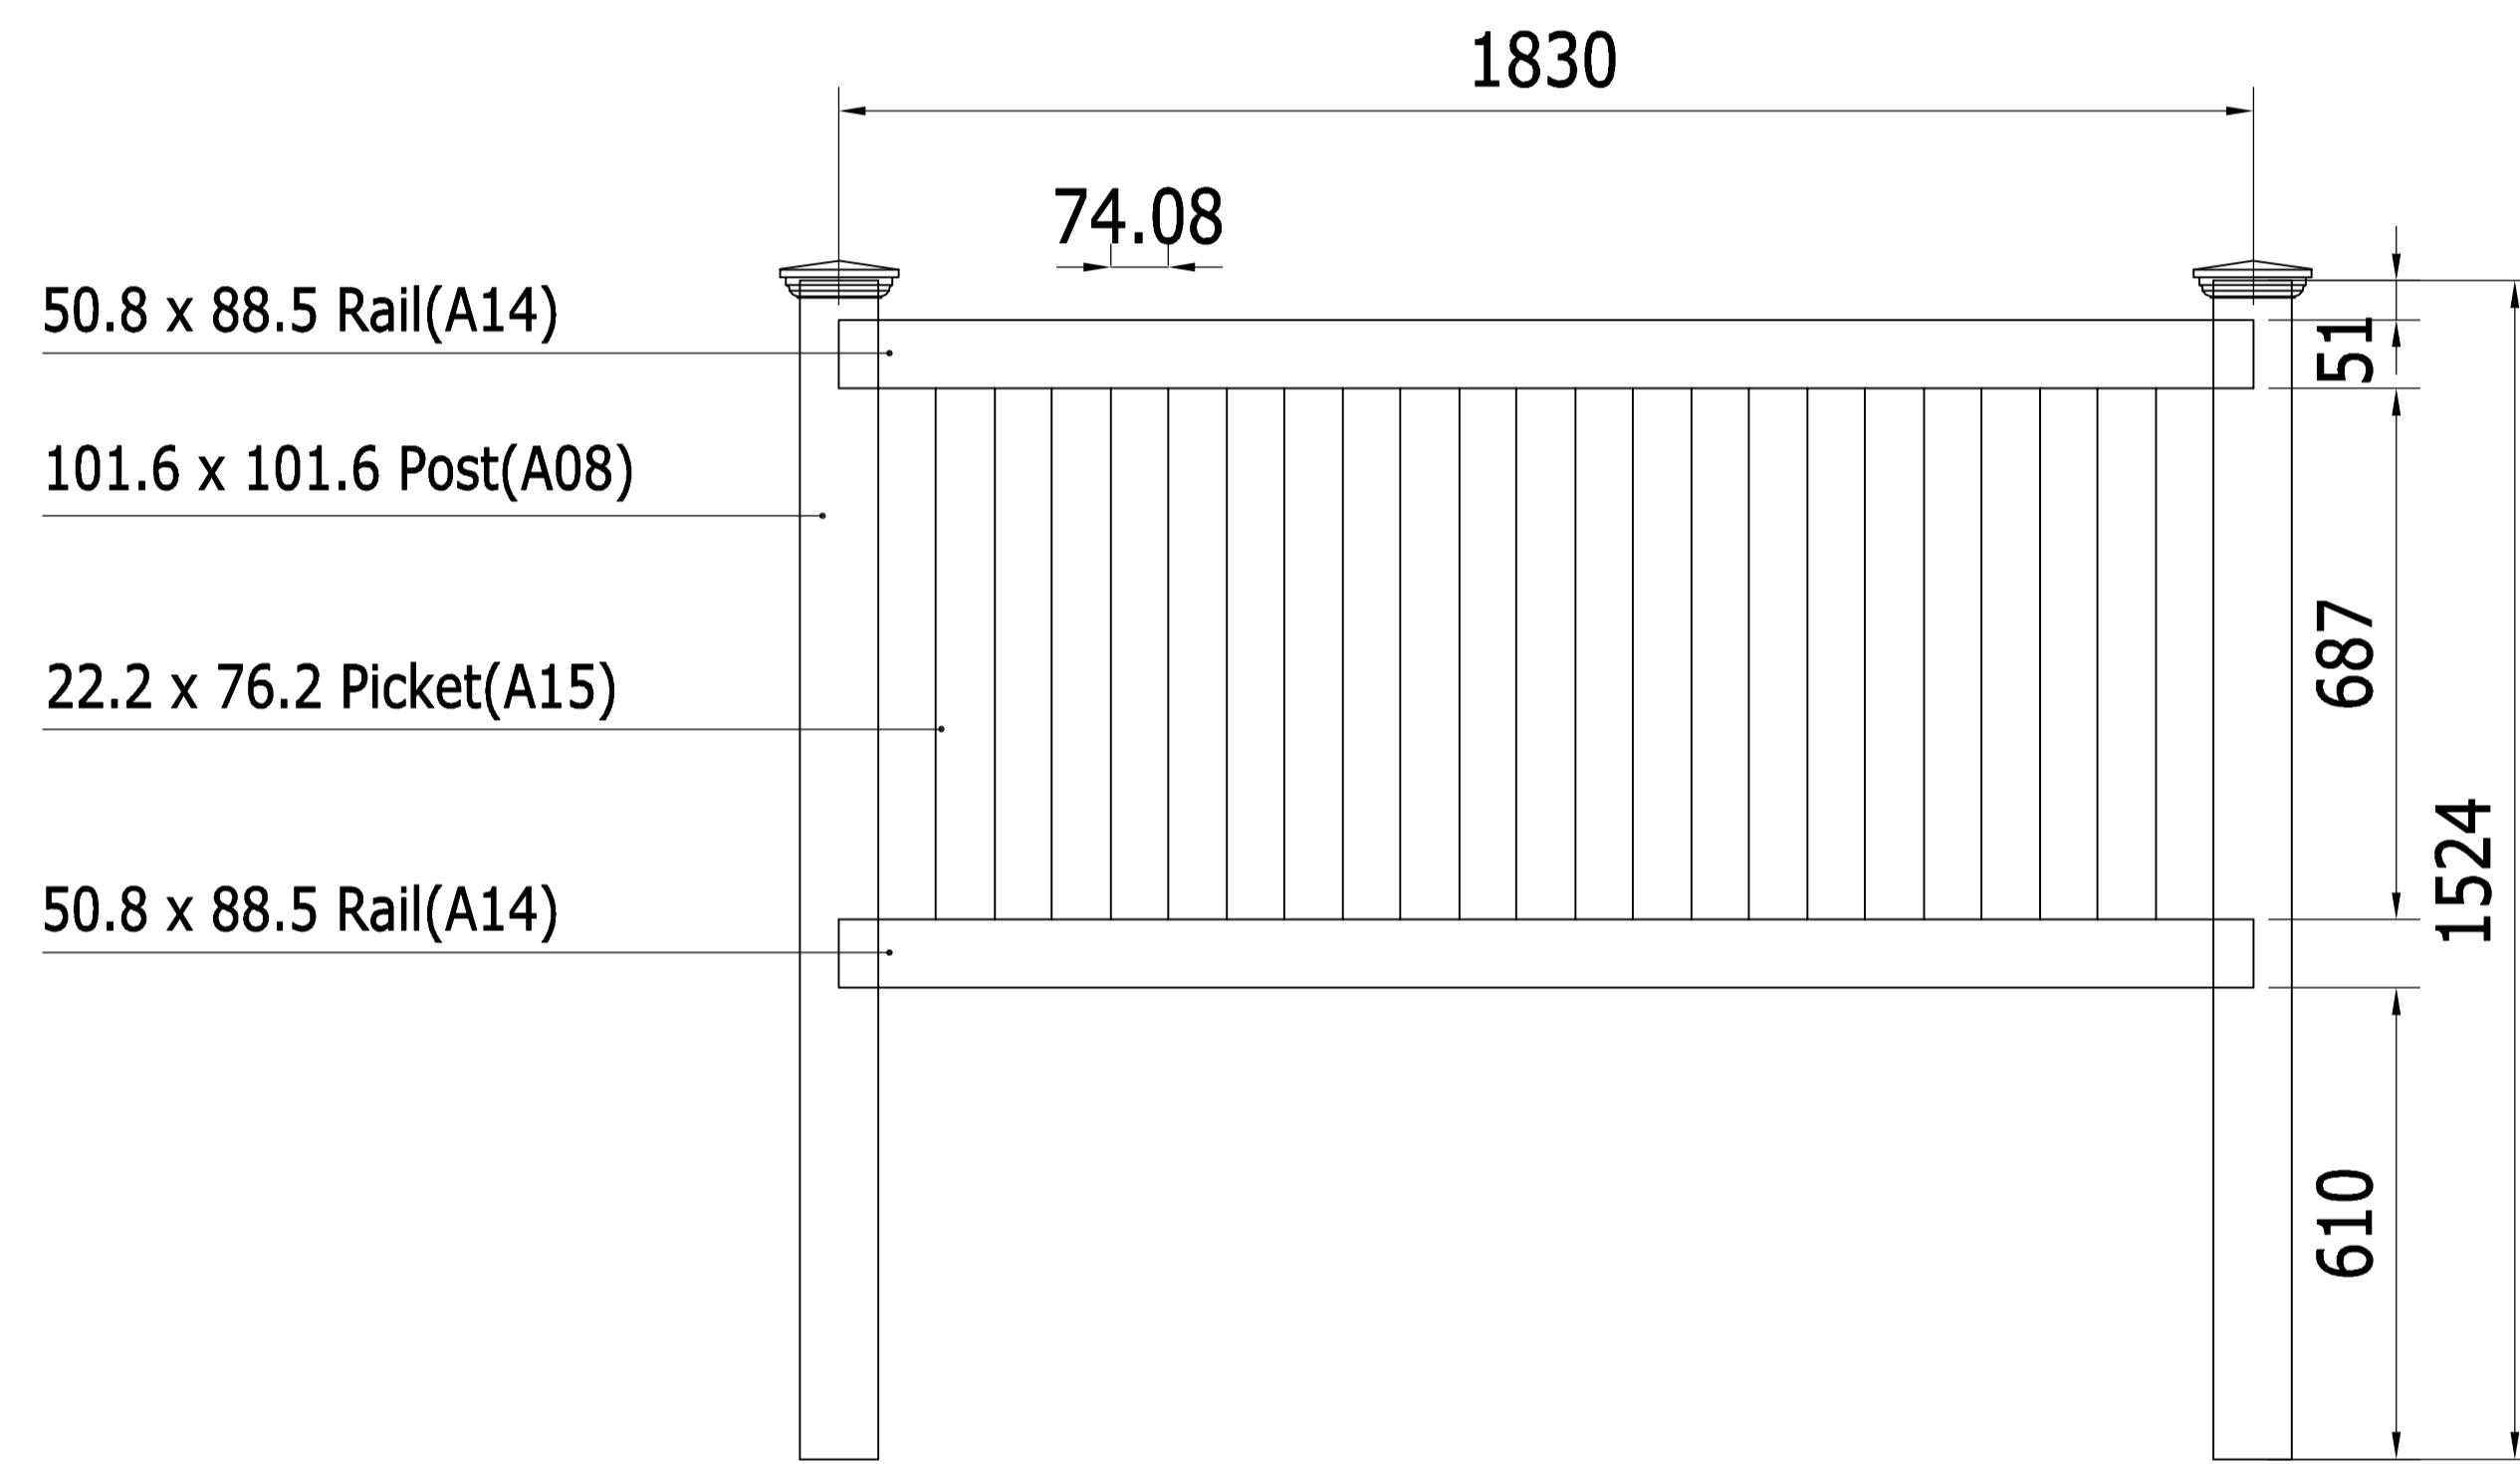

Pool Fence (36" H x 72" W)

A08 length: 1524 x 1pcs
 A14 length: 1830 x 2pcs
 A15 length: 838 x 11pcs

Pool Fence (36" H x 72" W)

A08 length: 60" x 1pcs
 A14 length: 72" x 2pcs
 A15 length: 33" x 11pcs