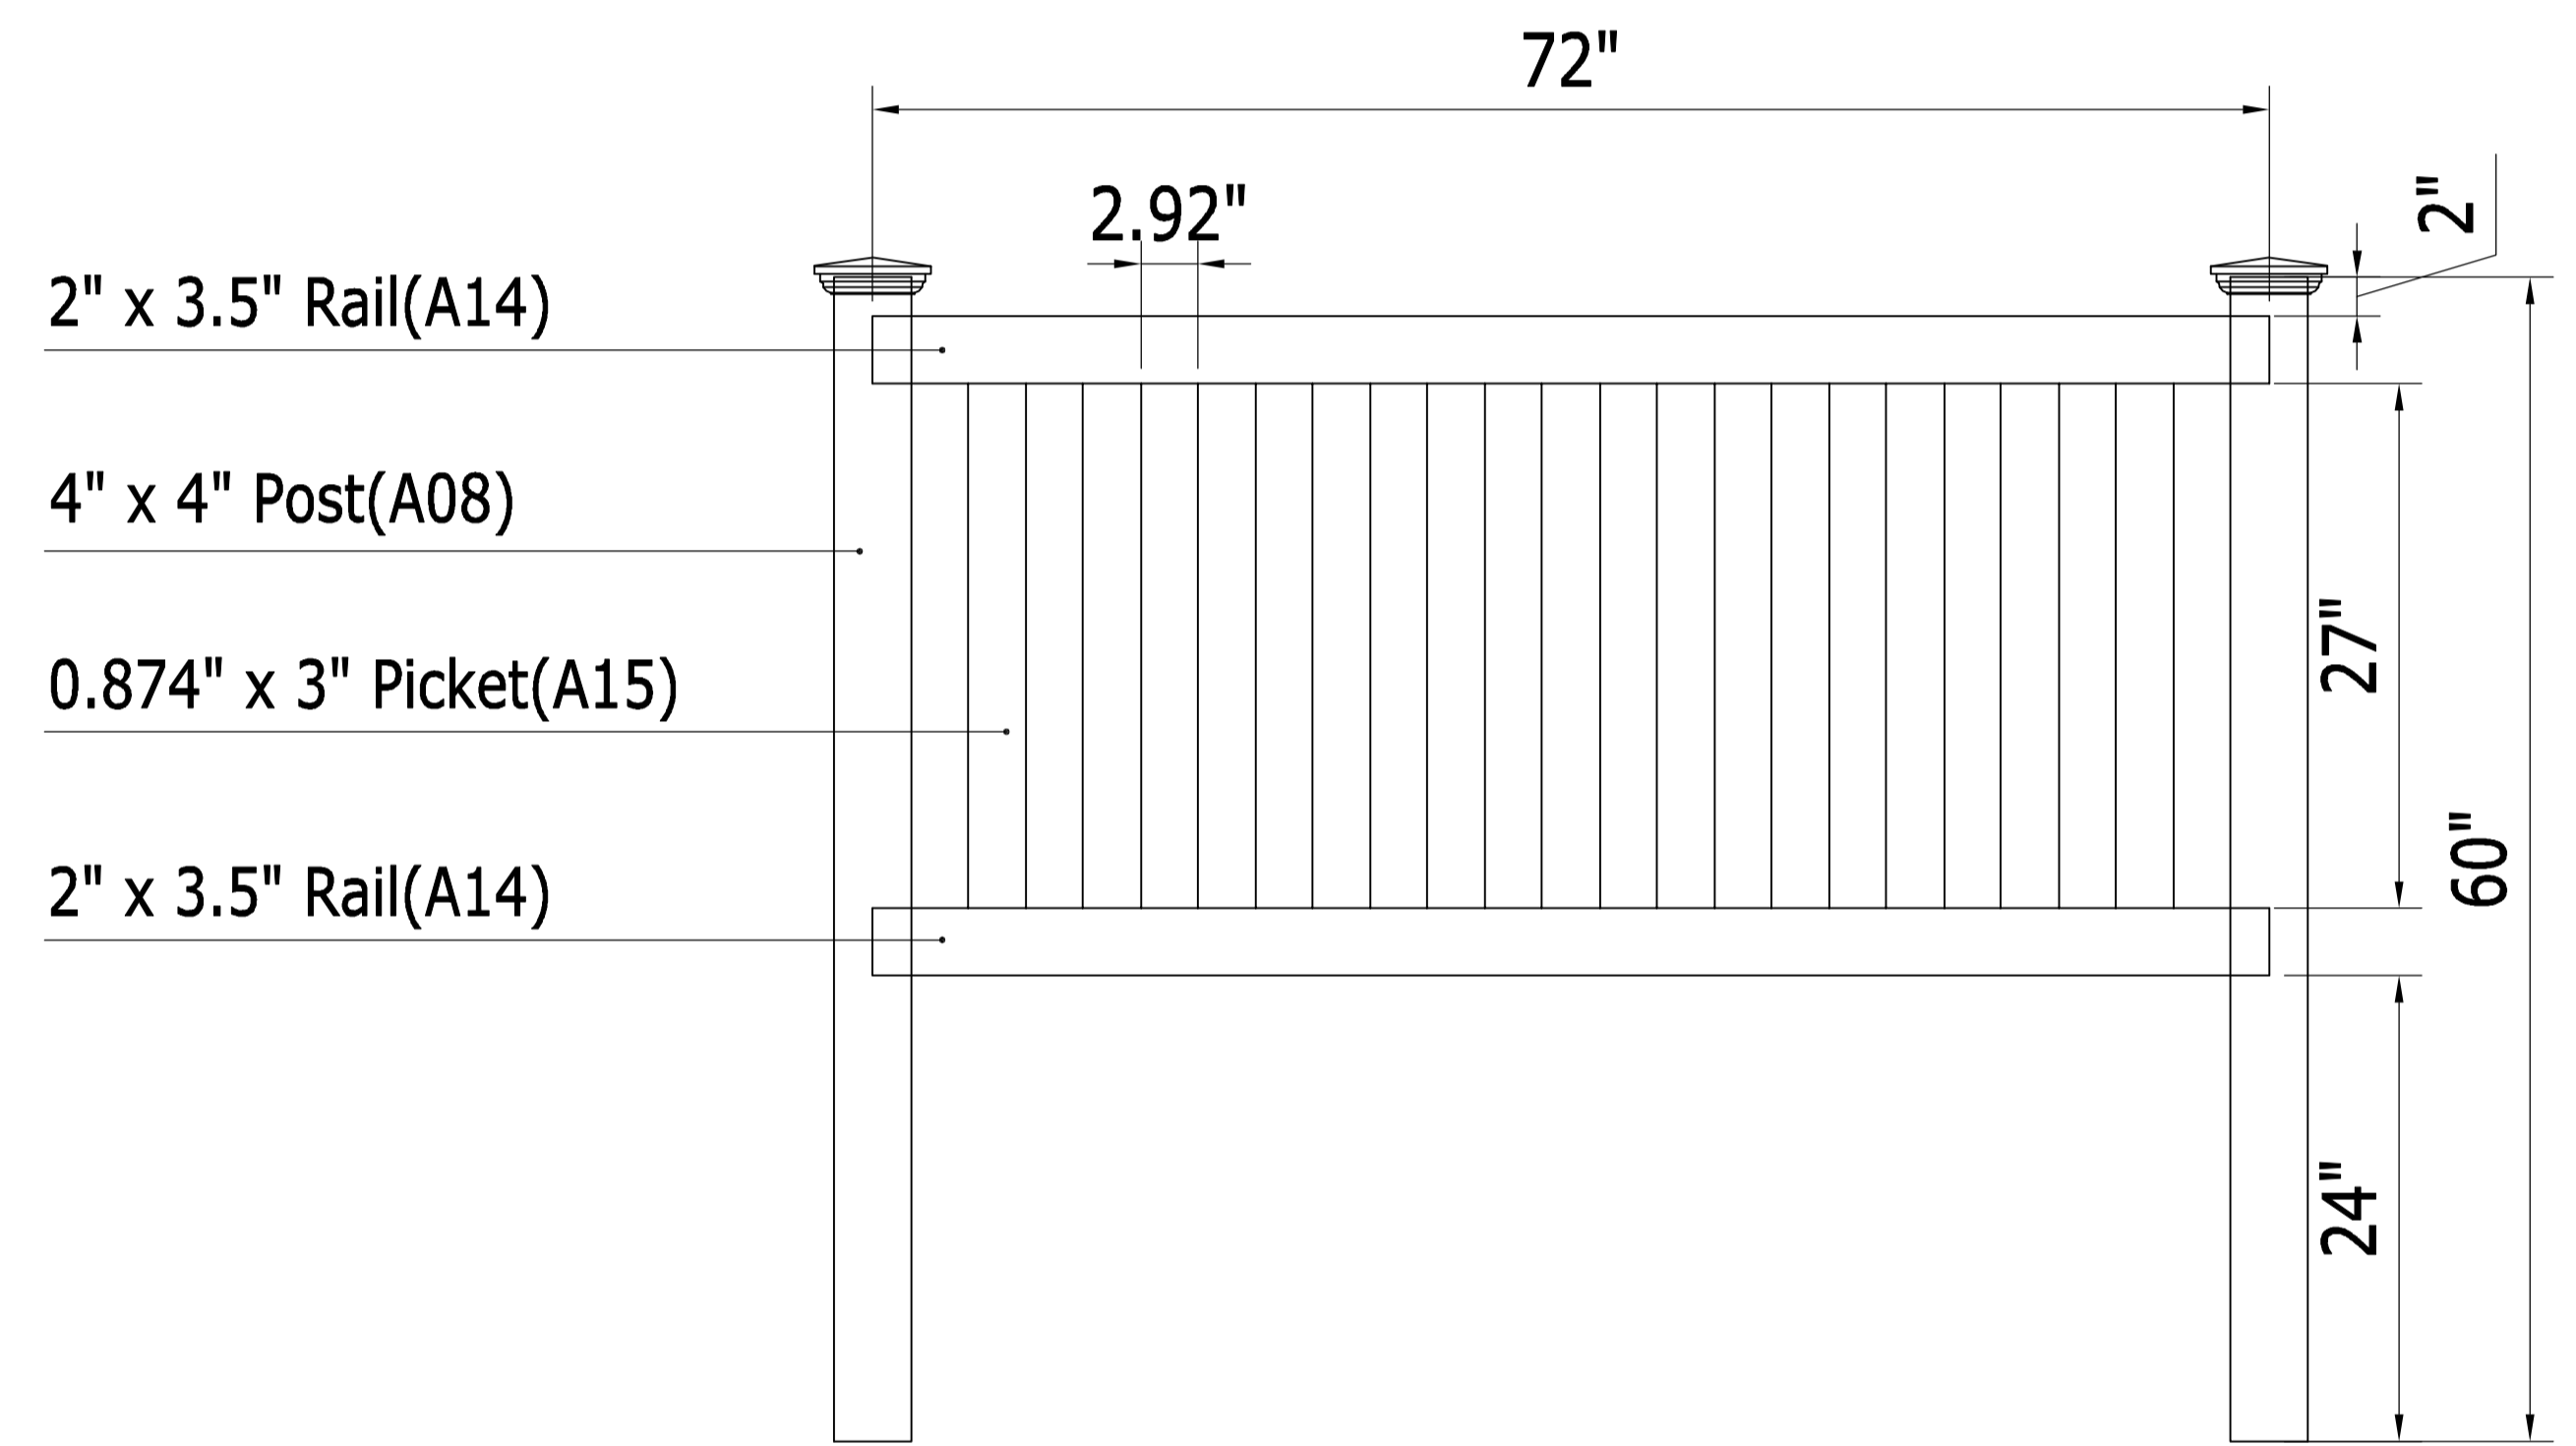

Pool Fence (36" H x 72" W)

A08 length: 1524 x 1pcs
 A14 length: 1830 x 2pcs
 A15 length: 838 x 11pcs

Pool Fence (36" H x 72" W)

A08 length: 60" x 1pcs
 A14 length: 72" x 2pcs
 A15 length: 33" x 11pcs