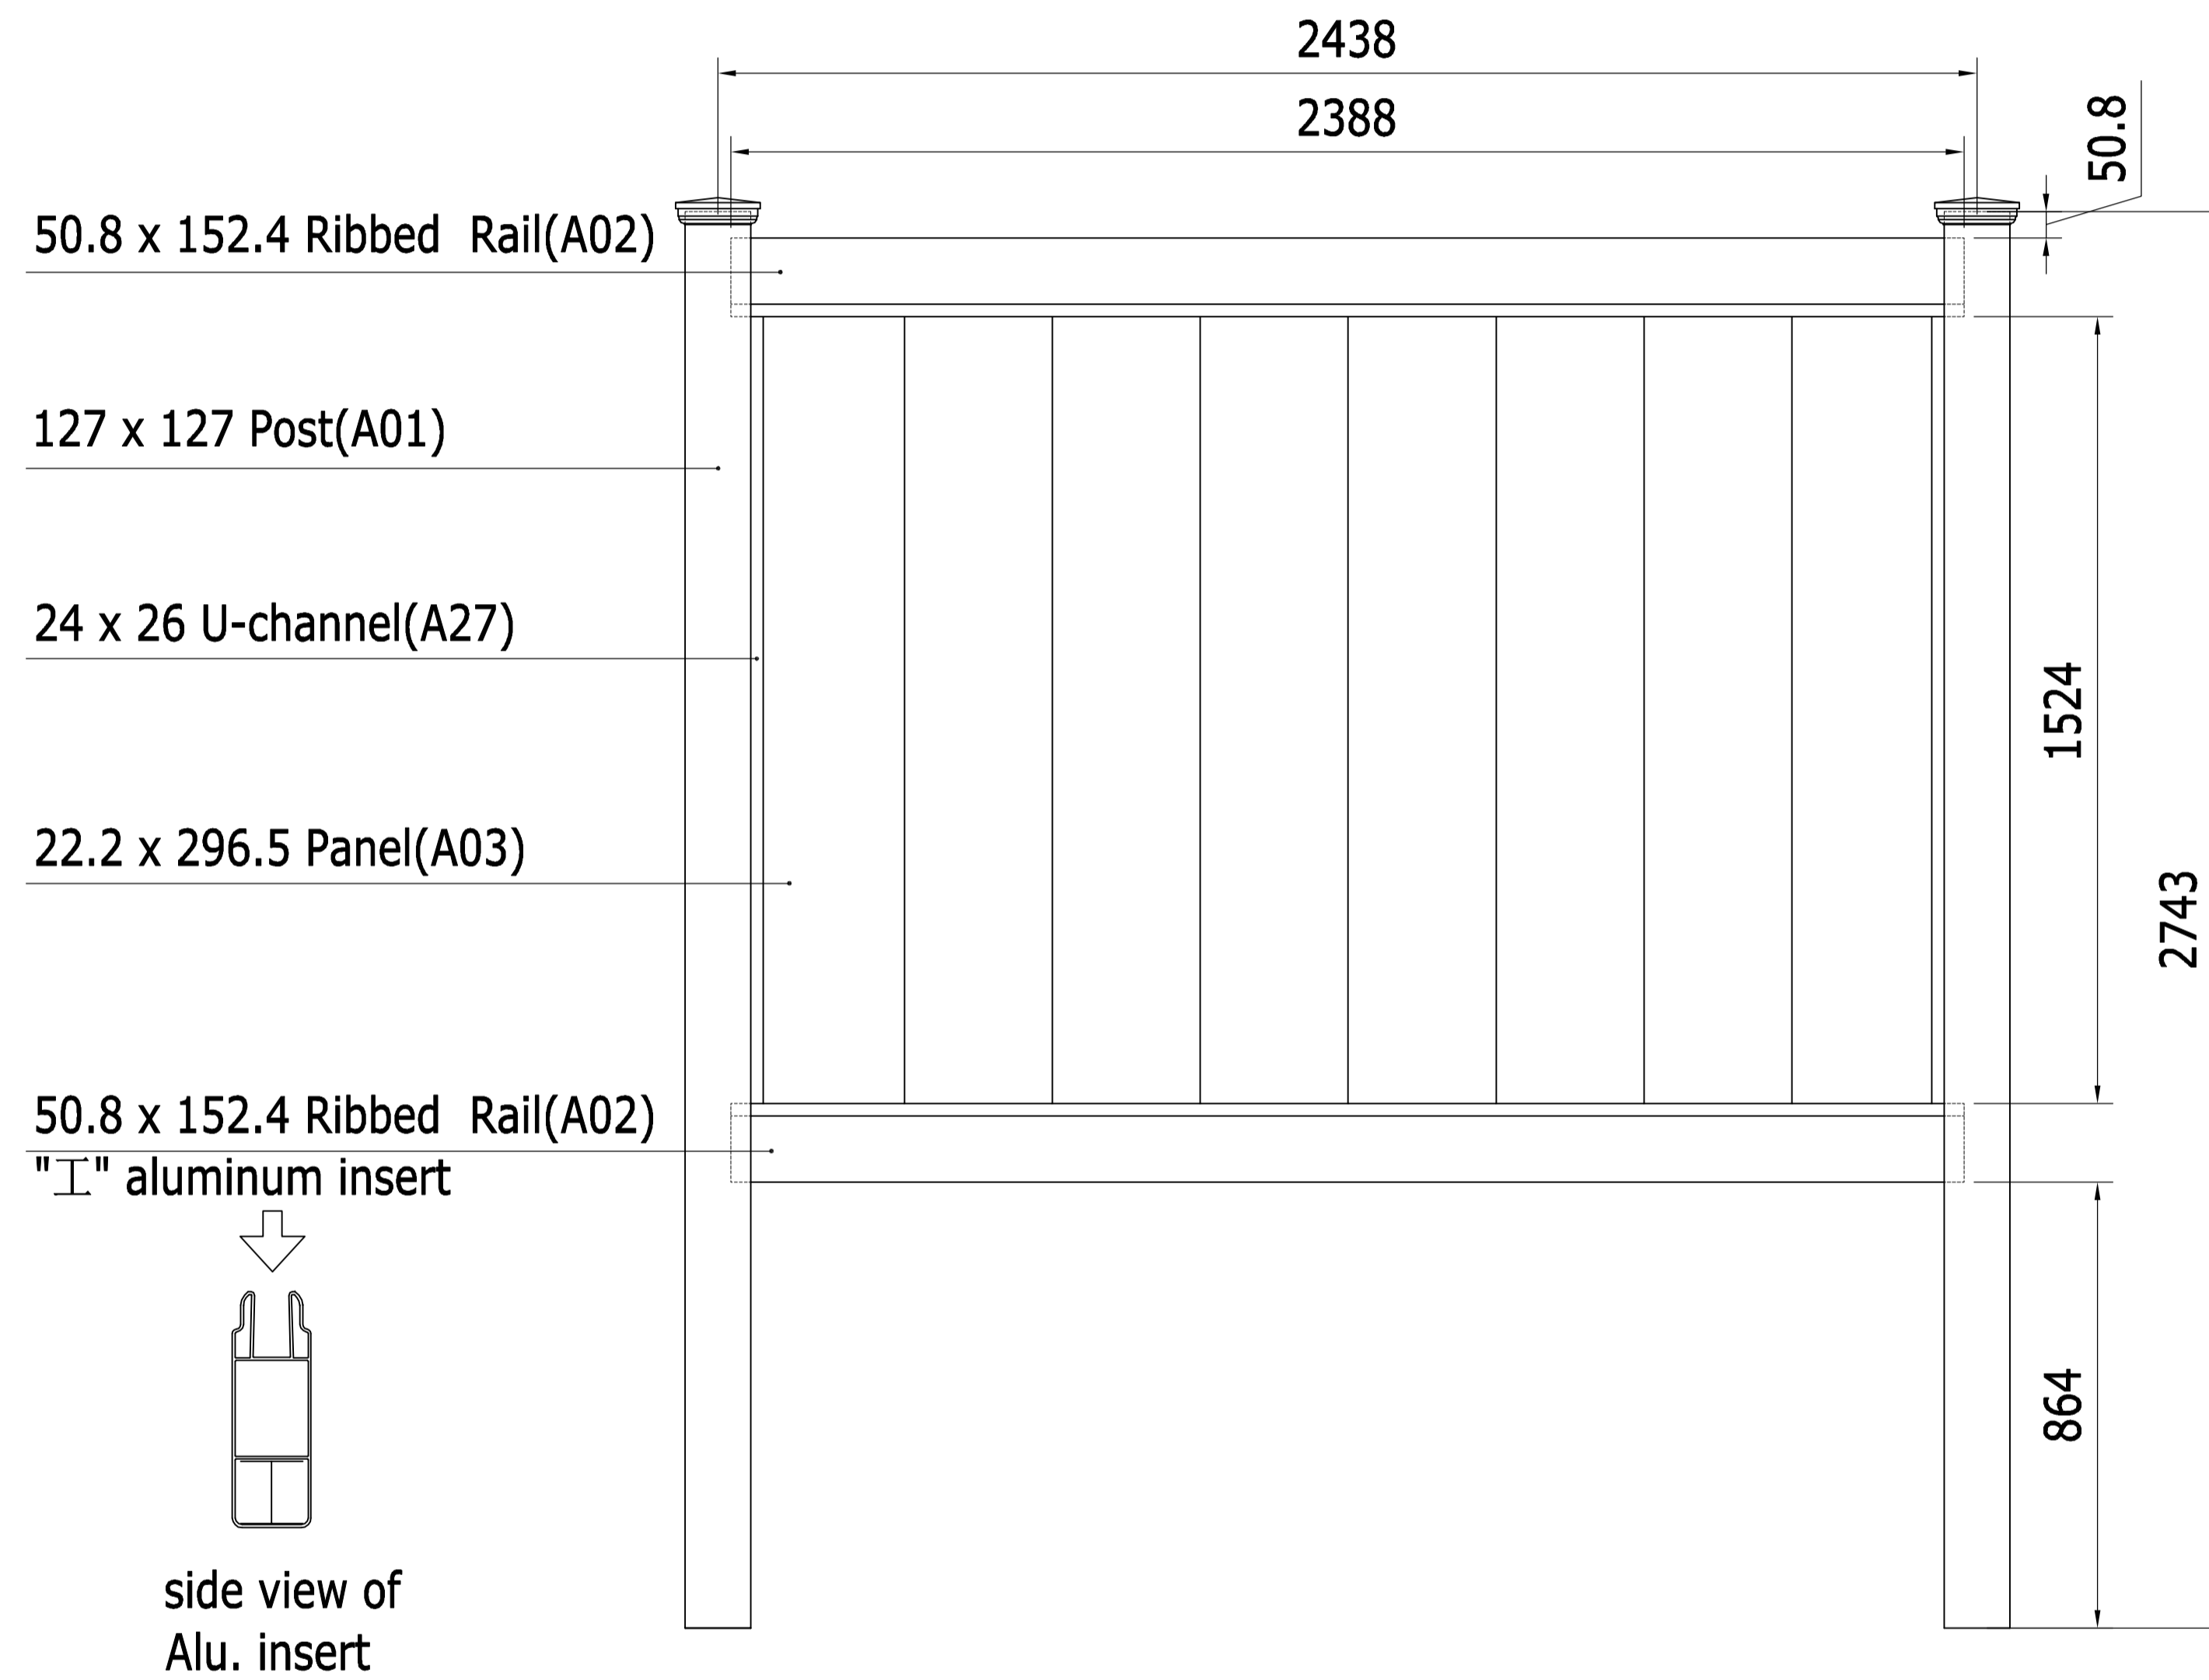

Cascade Tongue and Groove Privacy Fence White (72" H x 96" W)

- A01 length: 2743 x 1pcs
- A02 length: 2388 x 2pcs
- A02 Alu. length: 2388 x 1pcs
- A03 length: 1600 x 8pcs
- A27 length: 1520 x 2pcs

Cascade Tongue and Groove Privacy Fence White (72" H x 96" W)

- A01 length: 108" x 1pcs
- A02 length: 94" x 2pcs
- A02 Alu. length: 94" x 1pcs
- A03 length: 63" x 8pcs
- A27 length: 59.84" x 2pcs