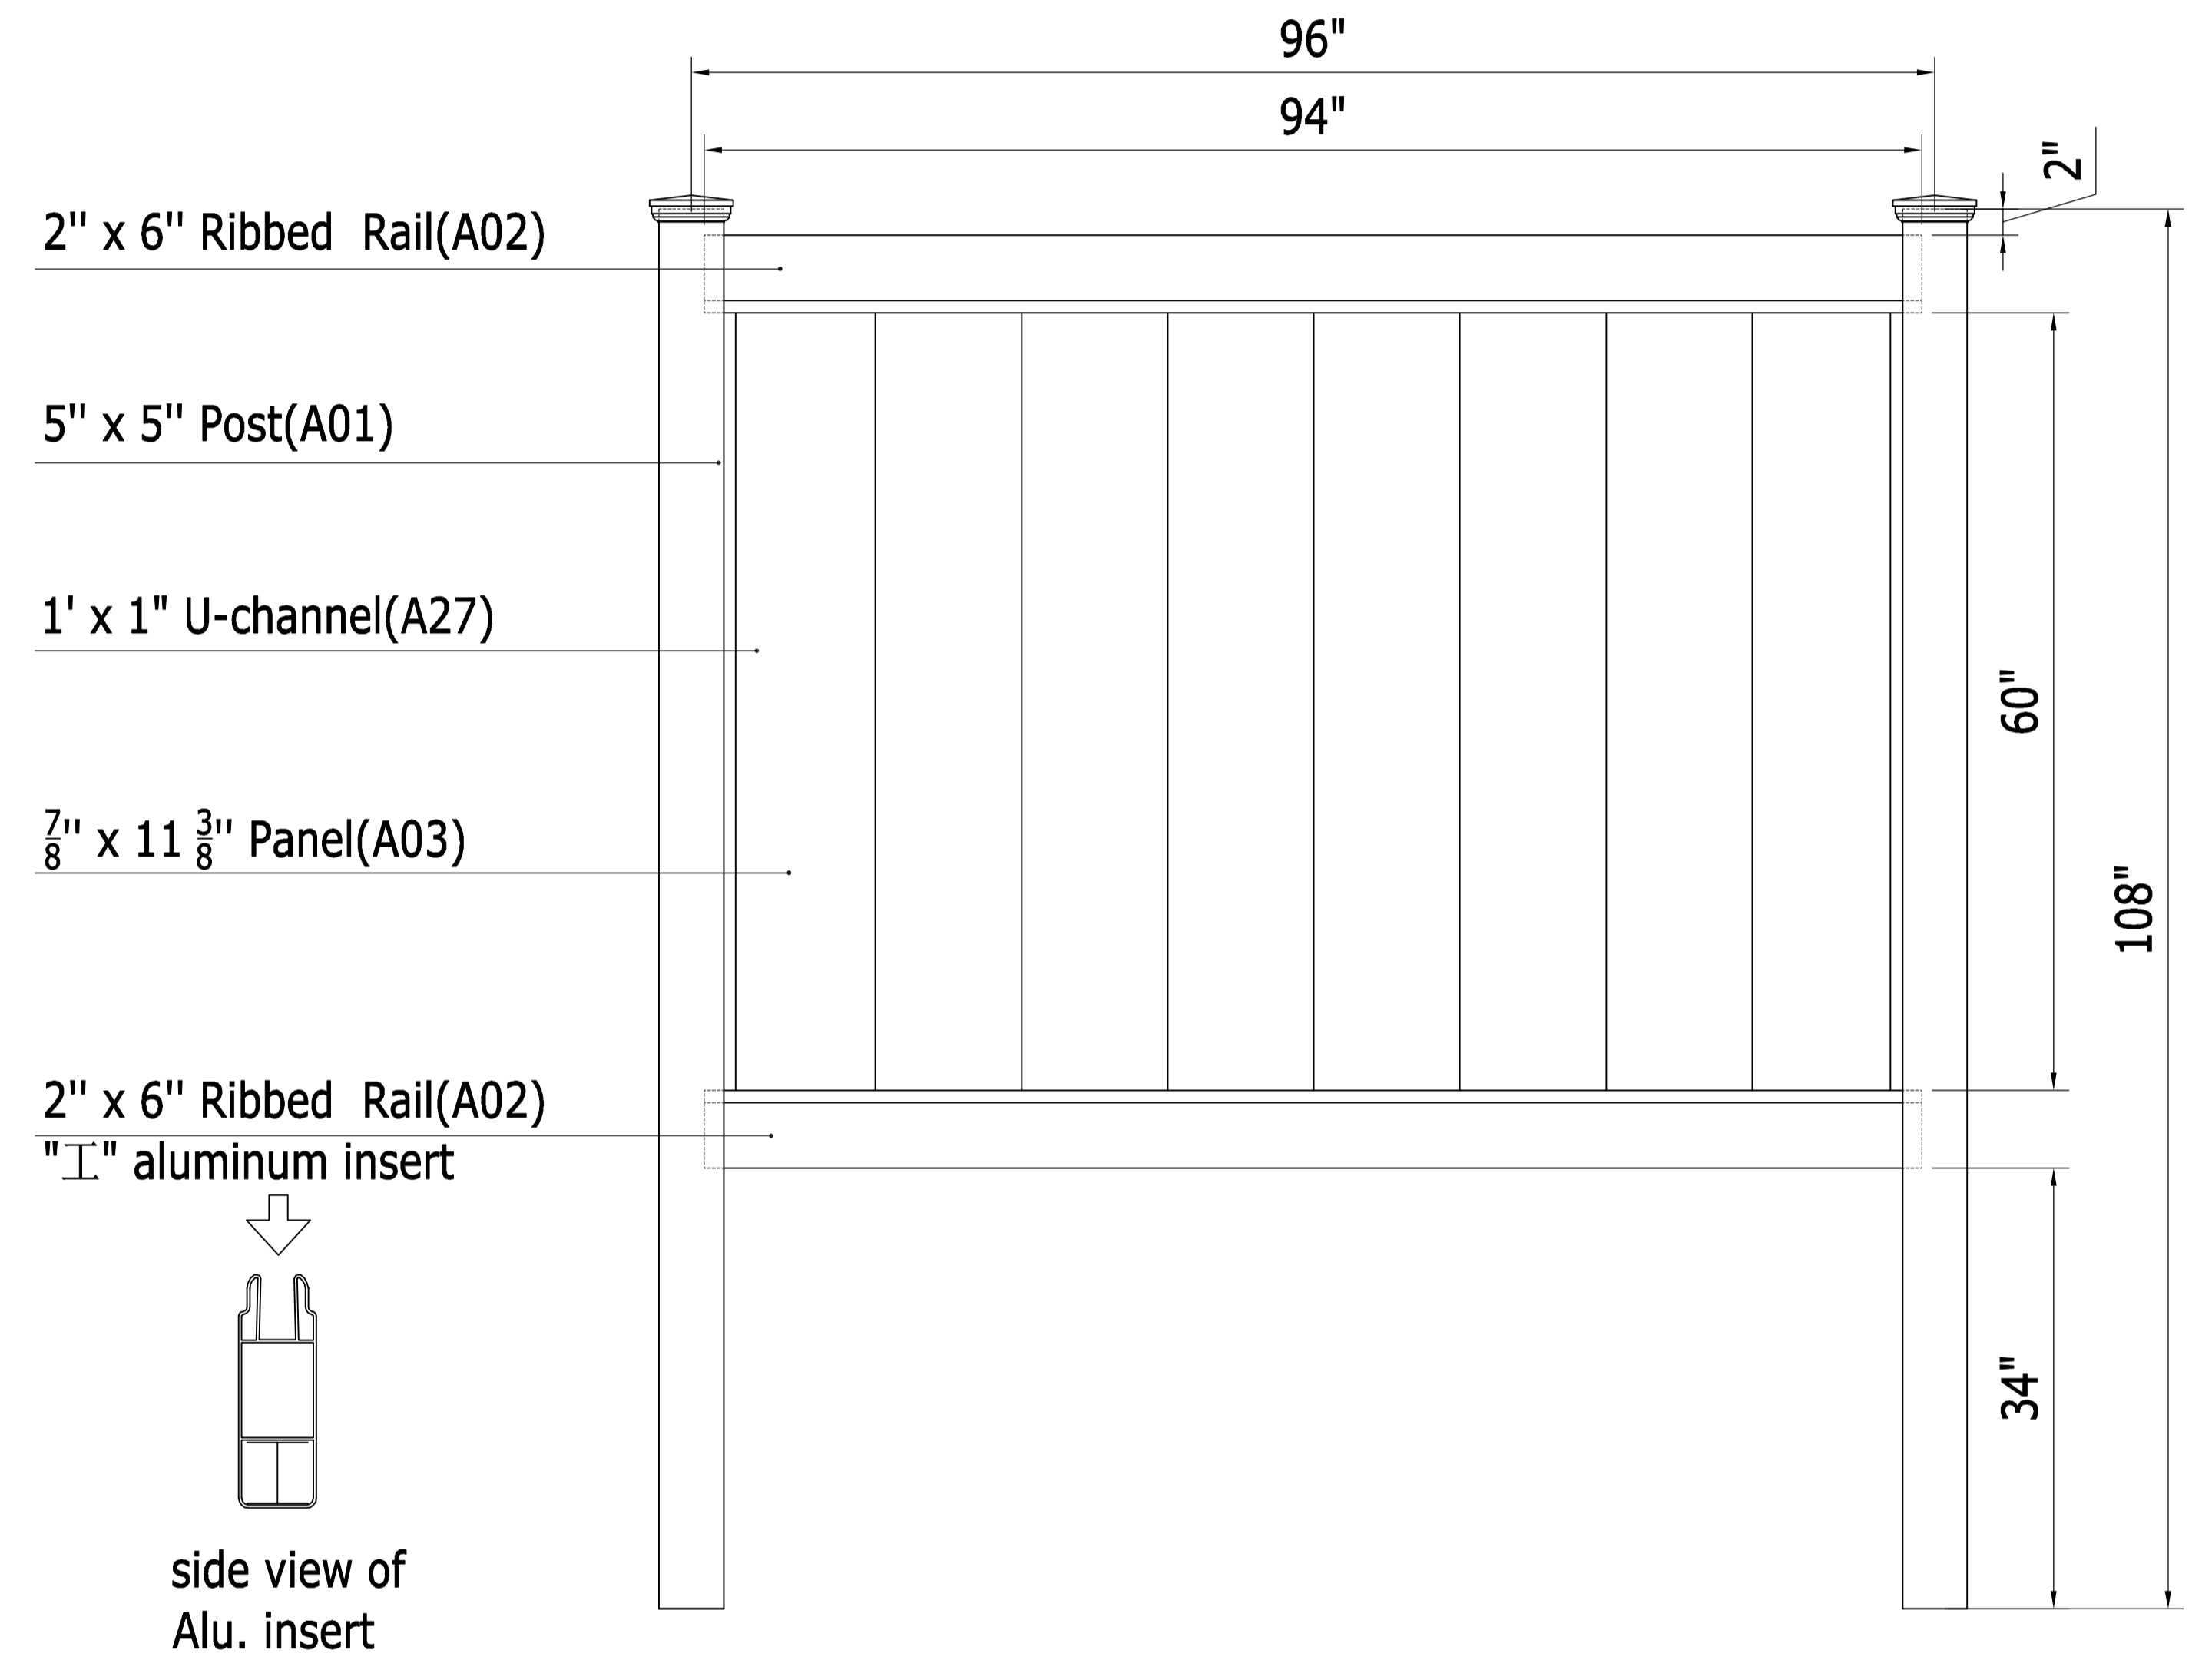

Cascade Tongue and Groove Privacy Fence White (72" H x 96" W)

- A01 length: 2743 x 1pcs
- A02 length: 2388 x 2pcs
- A02 Alu. length: 2388 x 1pcs
- A03 length: 1600 x 8pcs
- A27 length: 1520 x 2pcs

Cascade Tongue and Groove Privacy Fence White (72" H x 96" W)

- A01 length: 108" x 1pcs
- A02 length: 94" x 2pcs
- A02 Alu. length: 94" x 1pcs
- A03 length: 63" x 8pcs
- A27 length: 59.84" x 2pcs