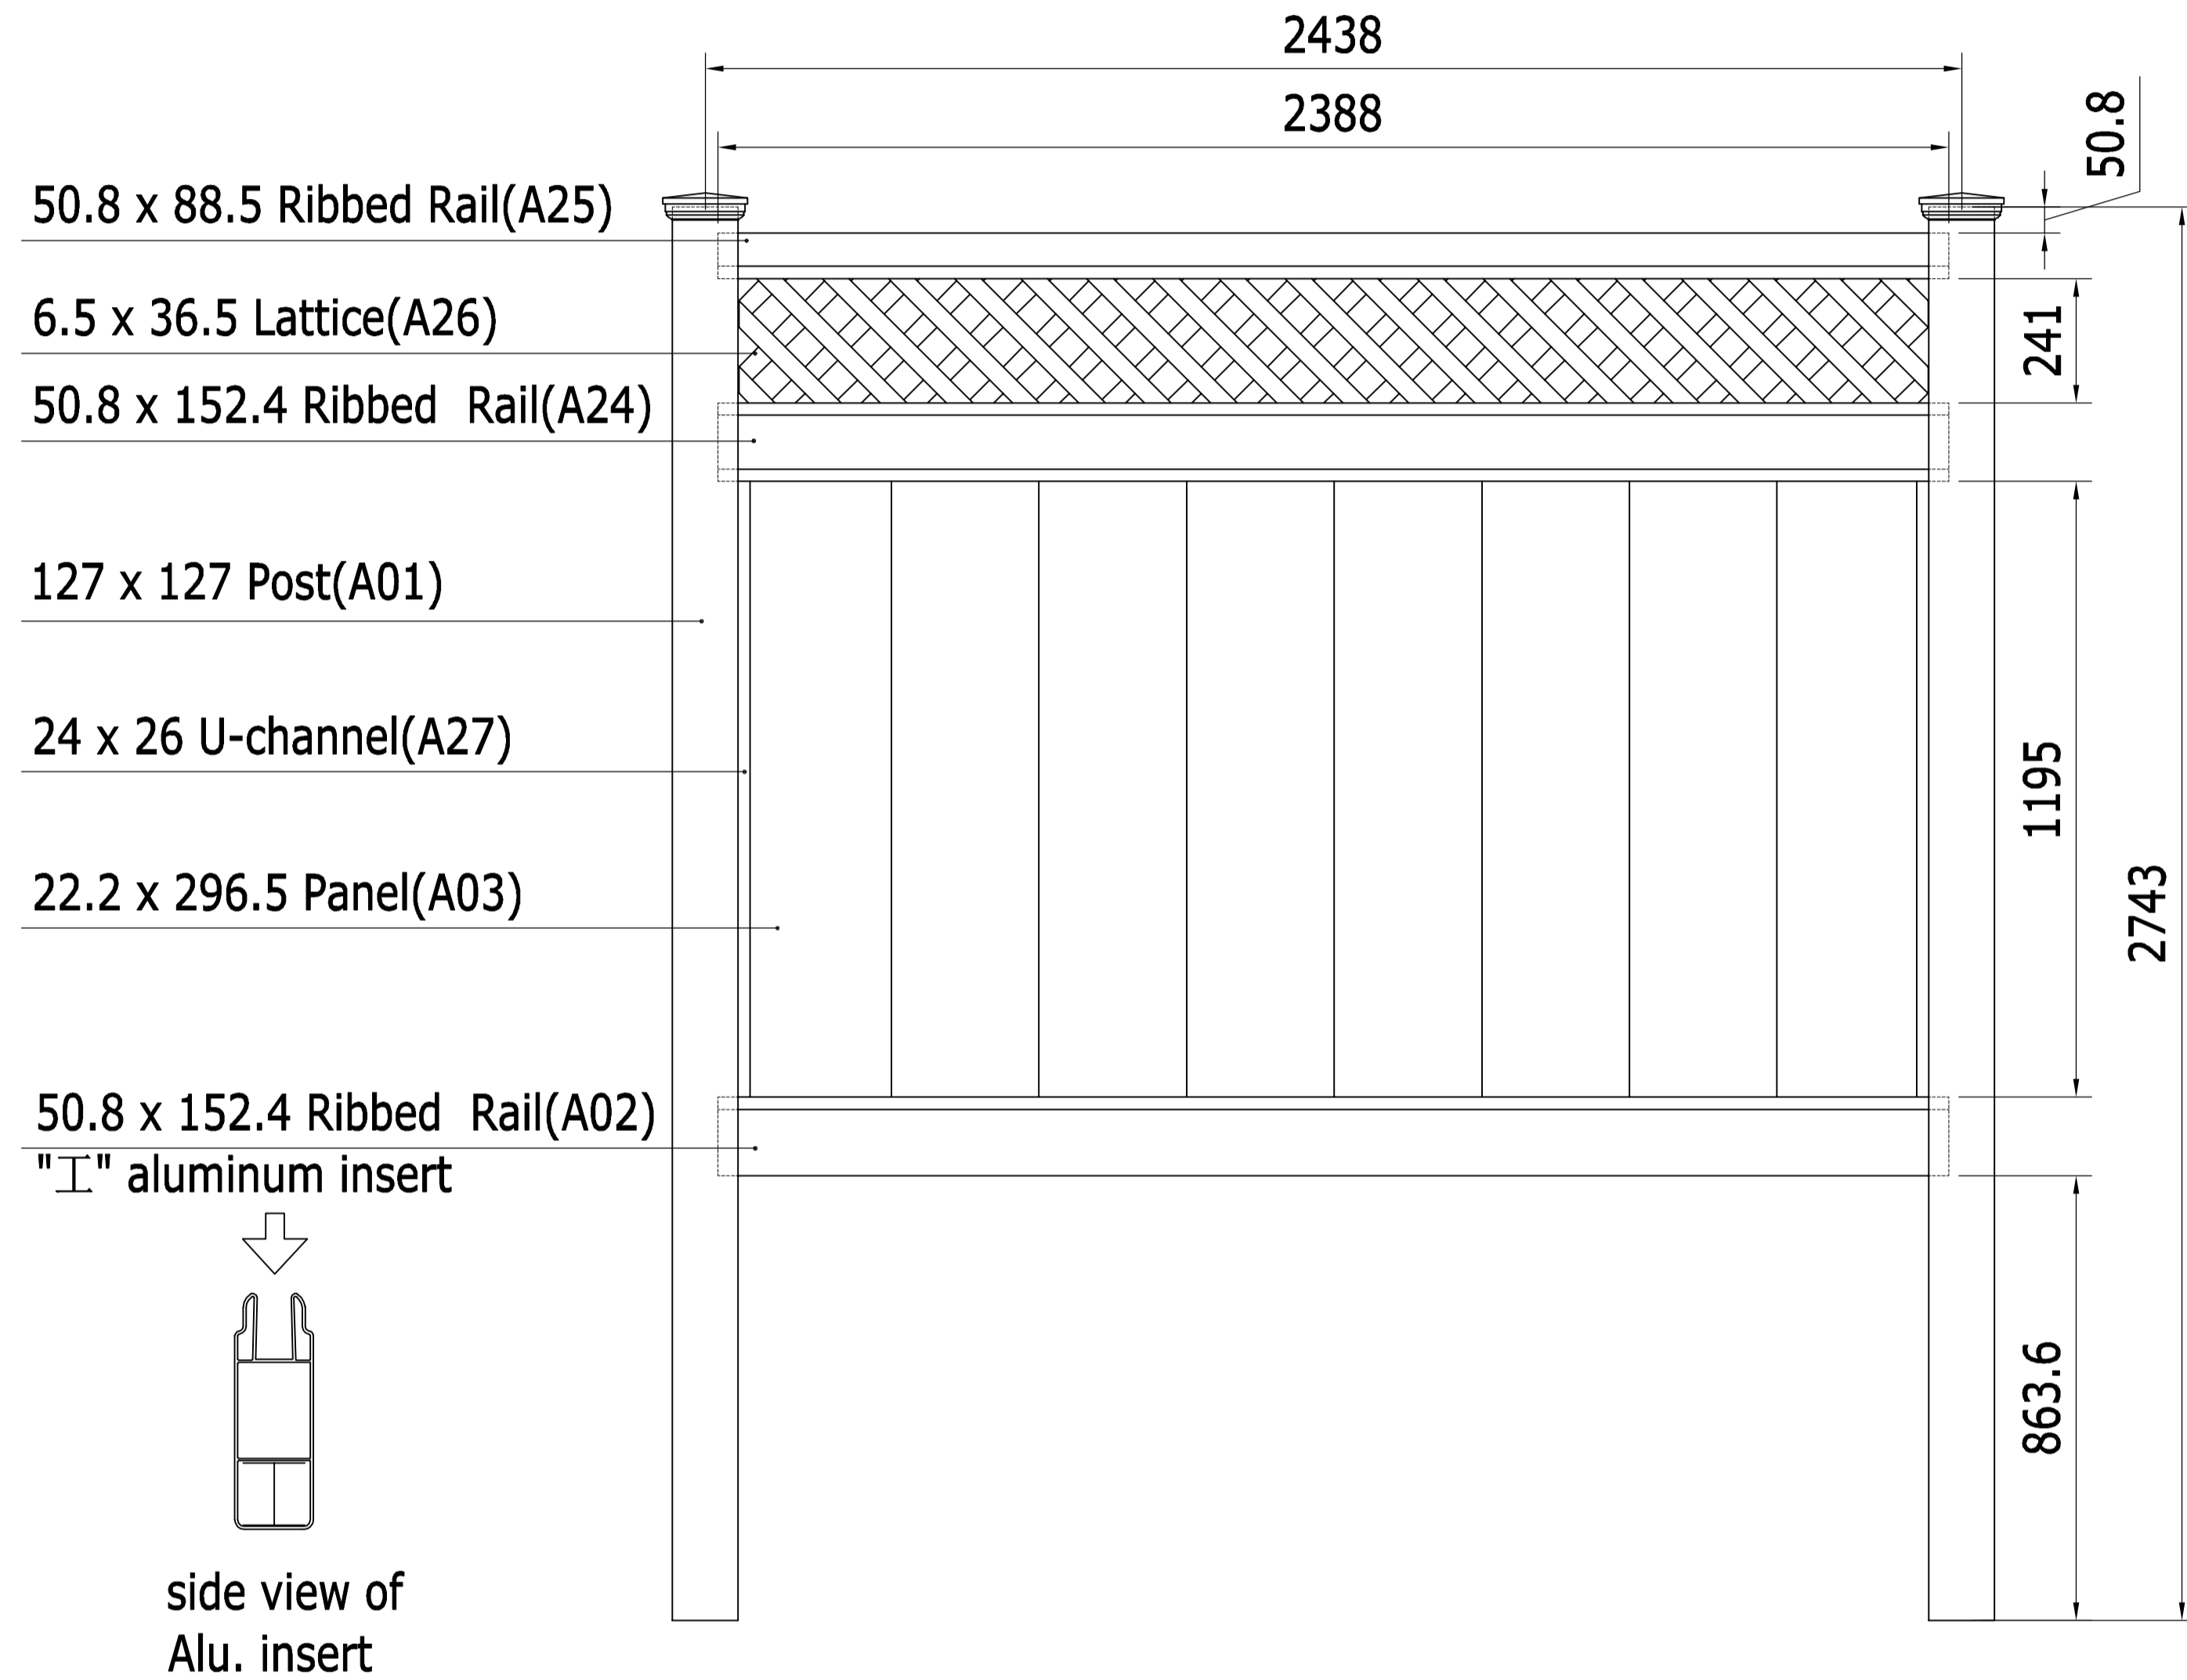

Everest Tongue and Groove with Lattice White (72" H x 96" W)

A01 length: 2743 x 1pcs
 A02 length: 2388 x 1pcs
 A02 Alu. length: 2388 x 1pcs
 A24 length: 2388 x 1pcs
 A25 length: 2388 x 1pcs
 A03 length: 1270 x 8pcs
 A27 length: 1190 x 2pcs
 A26: 2308 W x 302 H 1pcs

Everest Tongue and Groove with Lattice White (72" H x 96" W)

A01 length: 108" x 1pcs
 A02 length: 94" x 1pcs
 A02 Alu. length: 94" x 1pcs
 A24 length: 94" x 1pcs
 A25 length: 94" x 1pcs
 A03 length: 50" x 8pcs
 A27 length: 46.85" x 2pcs
 A26: 90.87" W x 11.89" H 1pcs