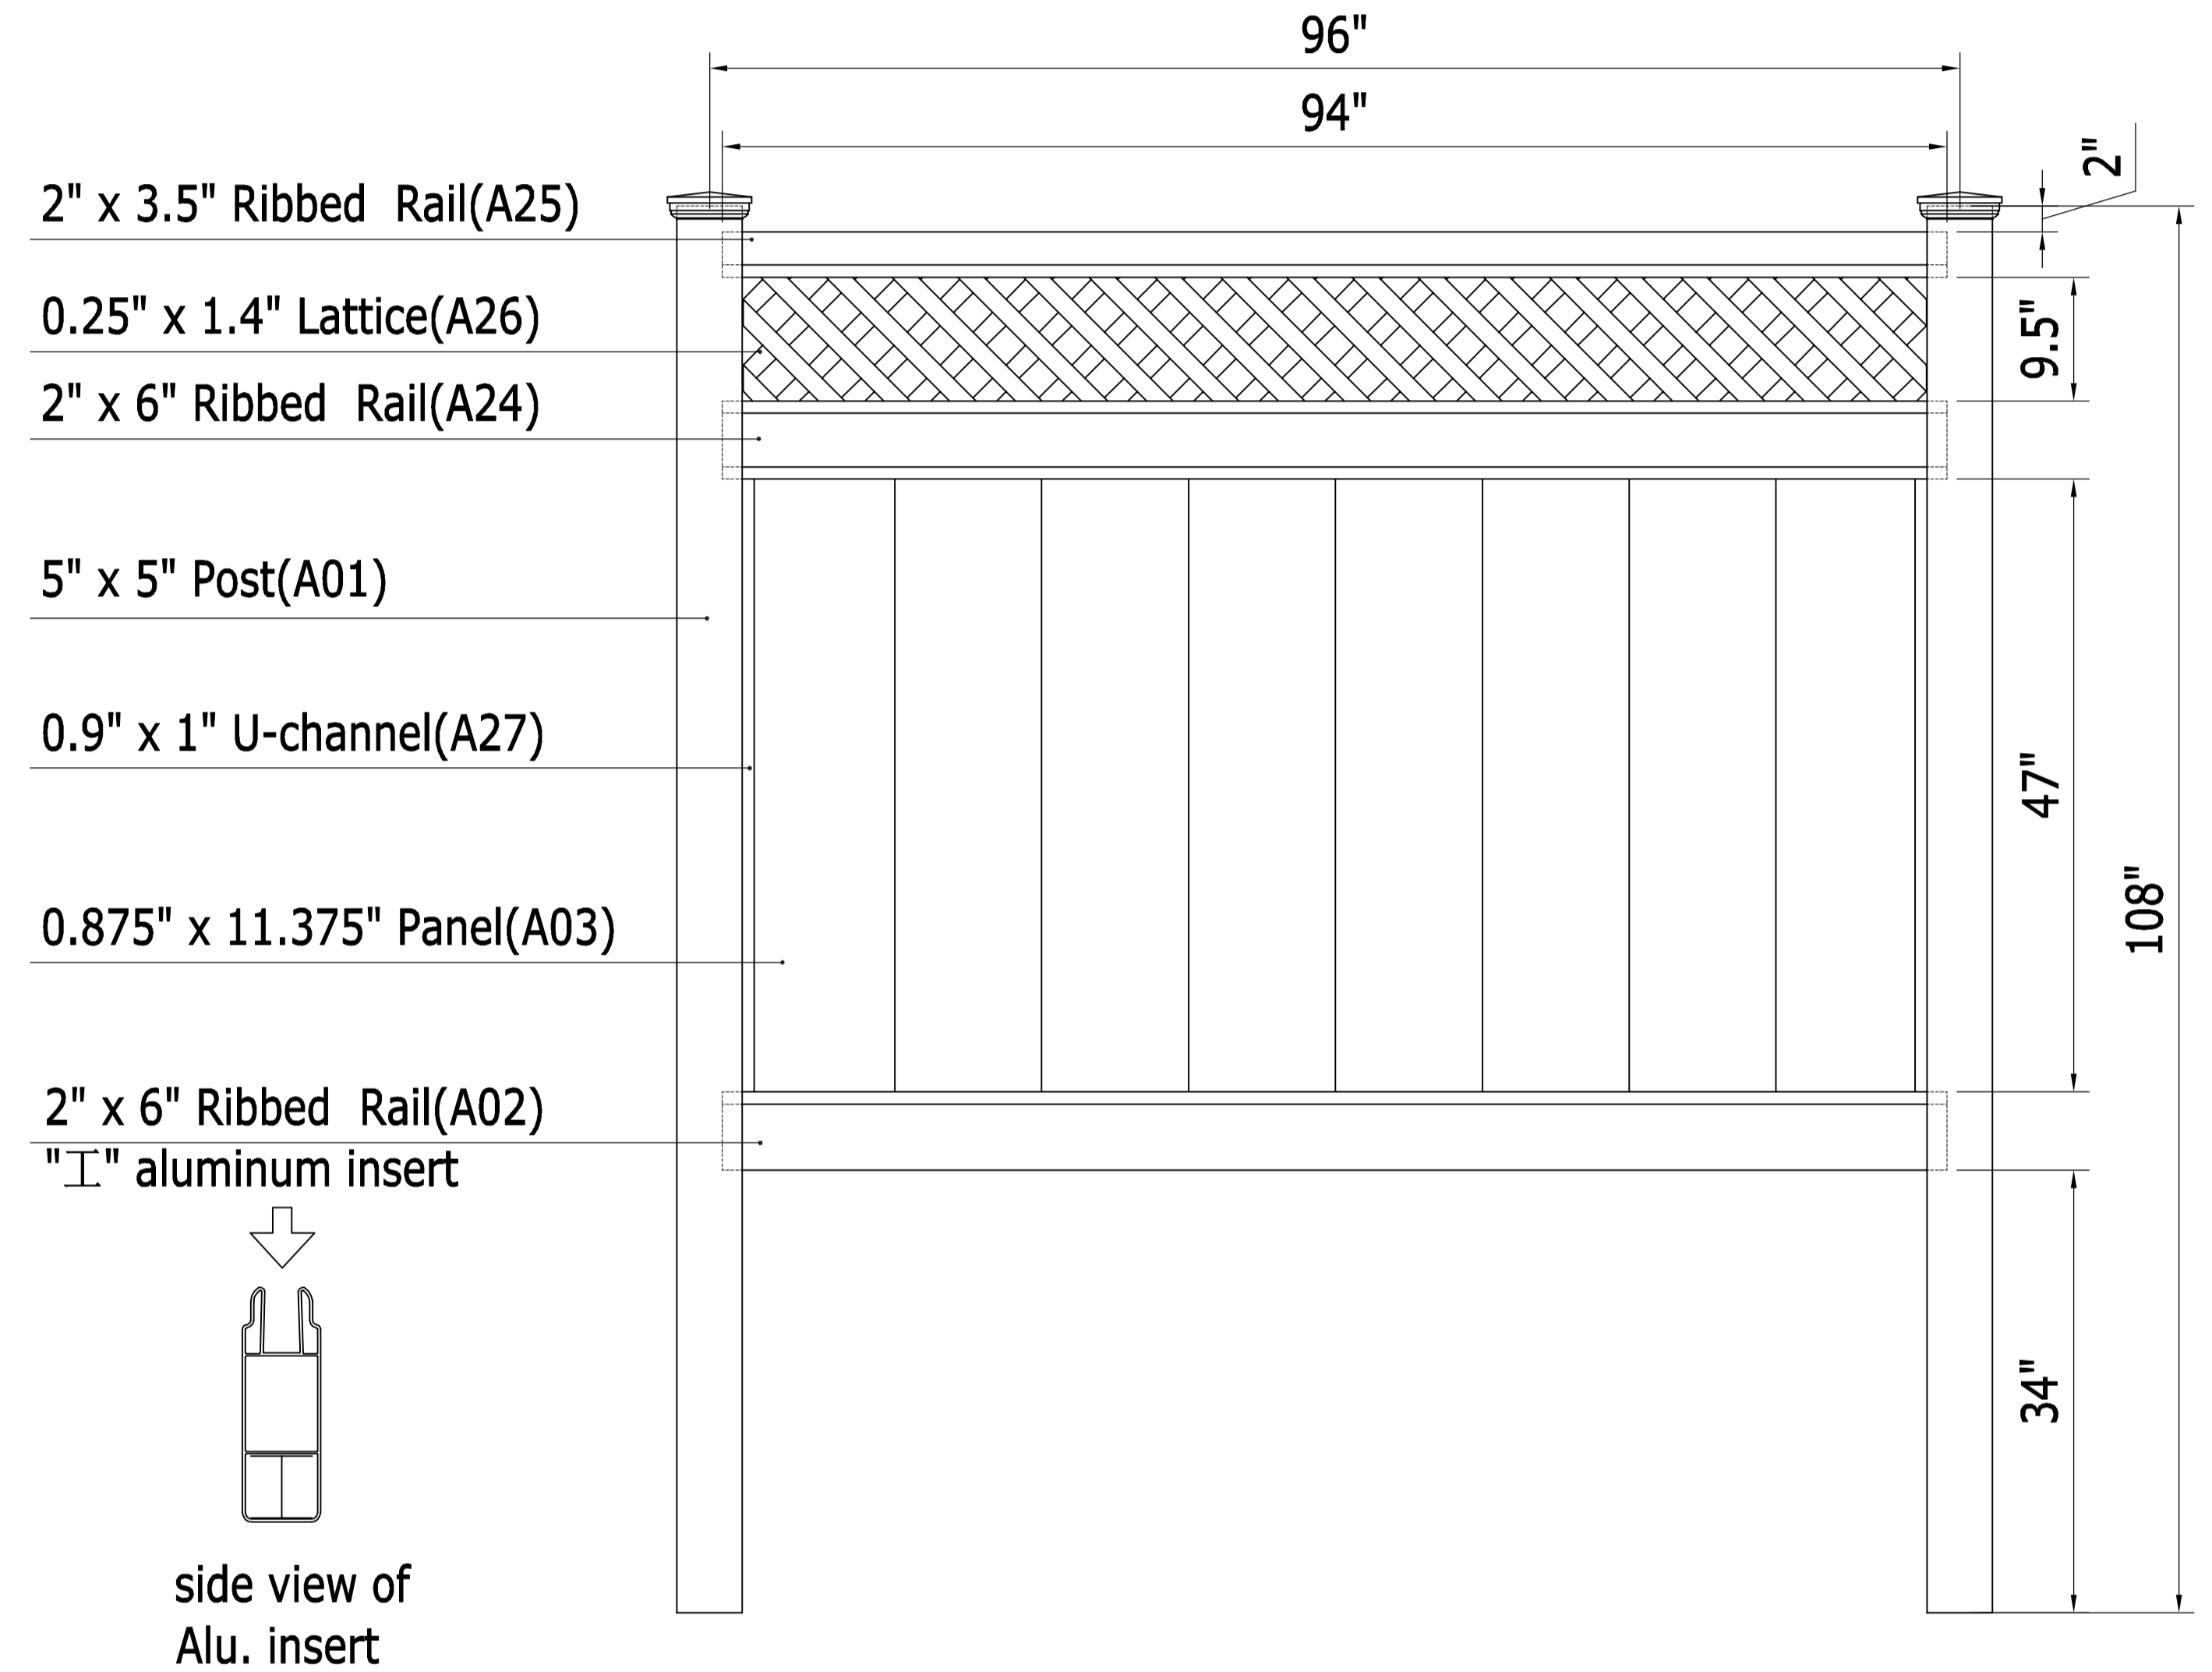

Everest Tongue and Groove with Lattice White (72" H x 96" W)

A01 length: 2743 x 1pcs
 A02 length: 2388 x 1pcs
 A02 Alu. length: 2388 x 1pcs
 A24 length: 2388 x 1pcs
 A25 length: 2388 x 1pcs
 A03 length: 1270 x 8pcs
 A27 length: 1190 x 2pcs
 A26: 2308 W x 302 H 1pcs

Everest Tongue and Groove with Lattice White (72" H x 96" W)

A01 length: 108" x 1pcs
 A02 length: 94" x 1pcs
 A02 Alu. length: 94" x 1pcs
 A24 length: 94" x 1pcs
 A25 length: 94" x 1pcs
 A03 length: 50" x 8pcs
 A27 length: 46.85" x 2pcs
 A26: 90.87" W x 11.89" H 1pcs