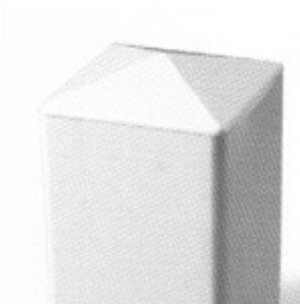

Fence caps and picket tops

Your fence can be as unique as you are.

You can choose the fence post caps and picket tops at no extra charge.

Fence post cap options

Seamless Gothic Cap available for 4" or 5"posts

Outside Pyramid Cap available for 4" or 5"posts

New England Cap available for 4" or 5"posts

Inside Pyramid Cap available for 4" posts

Picket top options

Pointed Picket Tops

Dog Ear Picket Tops